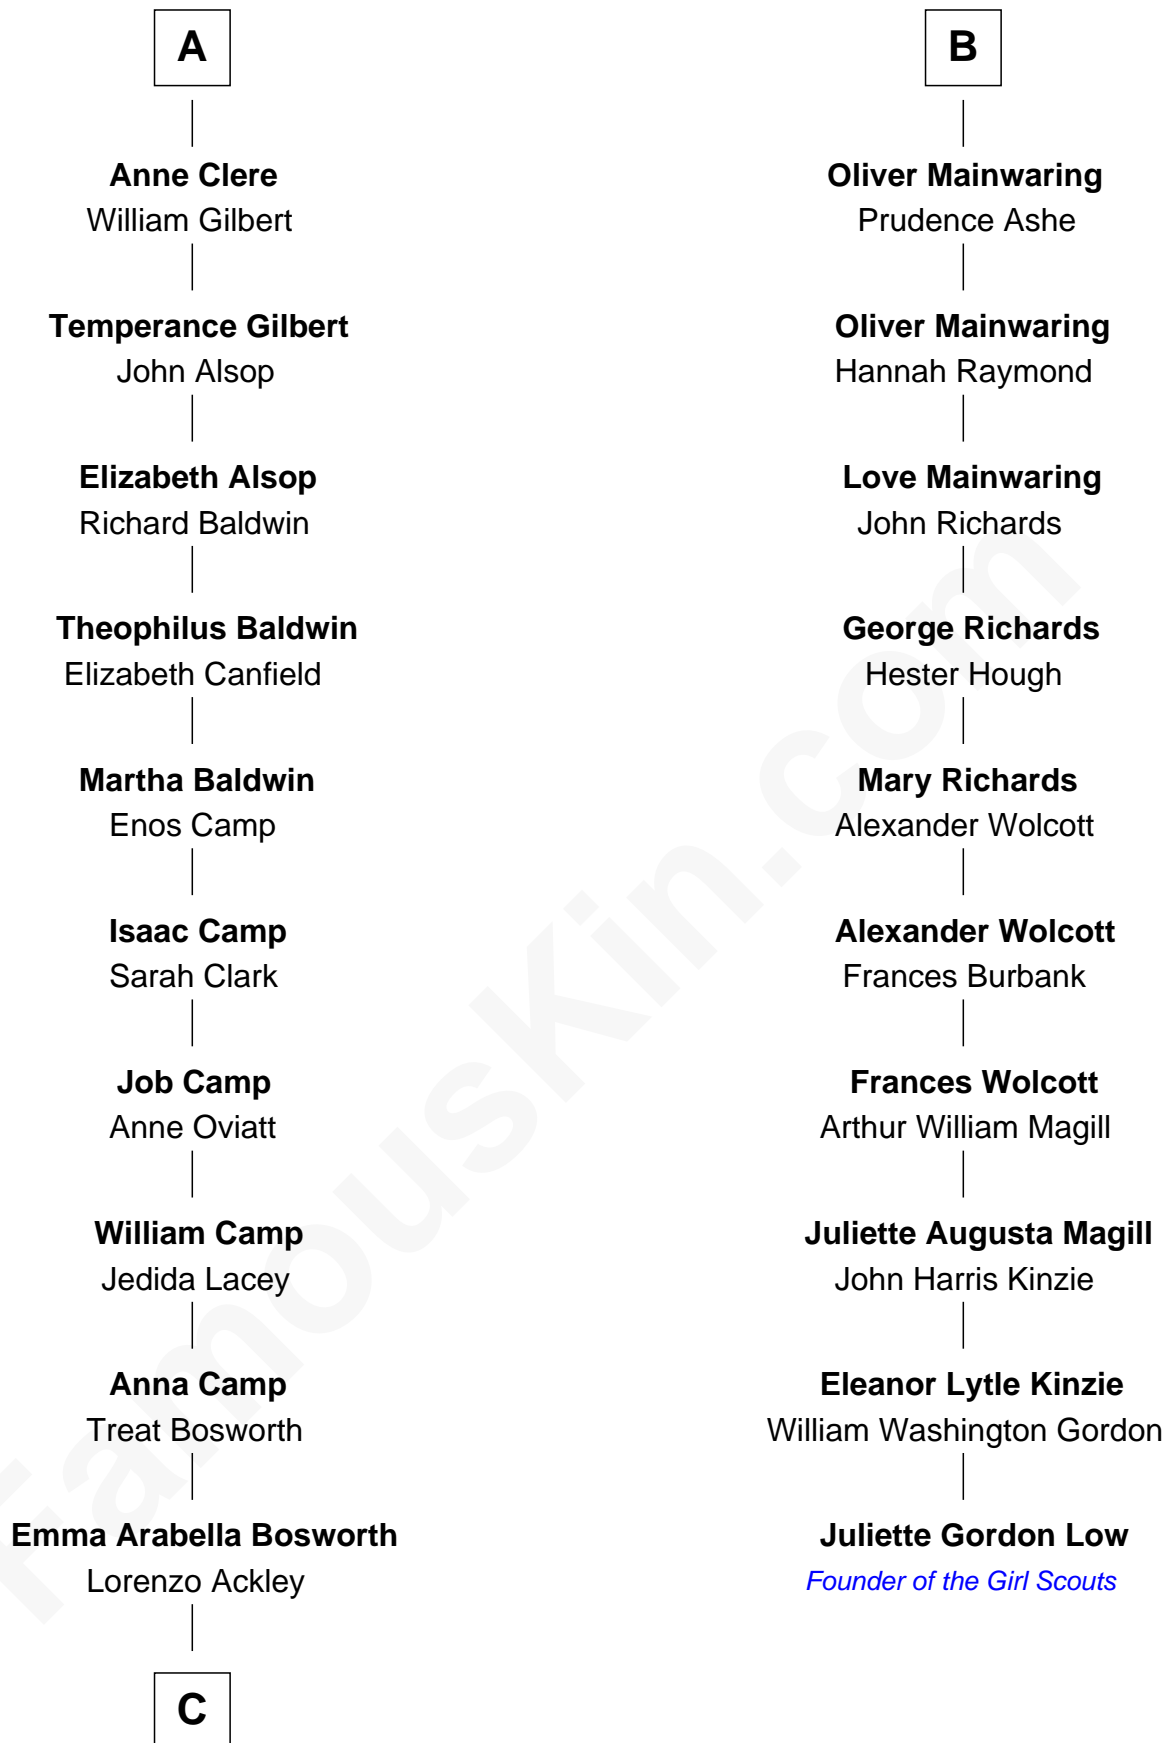

FamousKin.com

Relationship Chart of Sydney Biddle Barrows

Mayflower Madam

16th cousin 5 times removed of

Juliette Gordon Low

Founder of the Girl Scouts

Sir Richard Fitzalan

Elizabeth de Bohun

Joan Fitzalan
Sir William Beauchamp

Joan Beauchamp
James Butler

Sir Thomas Butler
Anne Hankeford

Margaret Butler
Sir William Boleyn

Alice Boleyn
Sir Robert Clere

Sir John Clere
Anne Tyrrell

Sir Edmund Clere
Frances Fulmerston

A

Elizabeth Fitzalan
Sir Robert Goushill

Joan Goushill
Sir Thomas Stanley

Sir John Stanley
Elizabeth Weever

Margery Stanley
Sir William Torbock

Thomas Torbock
Elizabeth Moore

William Torbock
Catherine Gerard

Margaret Torbock
Oliver Mainwaring

B

C

Helen Eva Ackley
William Gildersleeve Parke

Elizabeth Parke
Percy Ballantine

John Boyd Ballantine
Anne L. Crawford

Jeannette Ballantine
Donald Byers Barrows

Sydney Biddle Barrows
Mayflower Madam