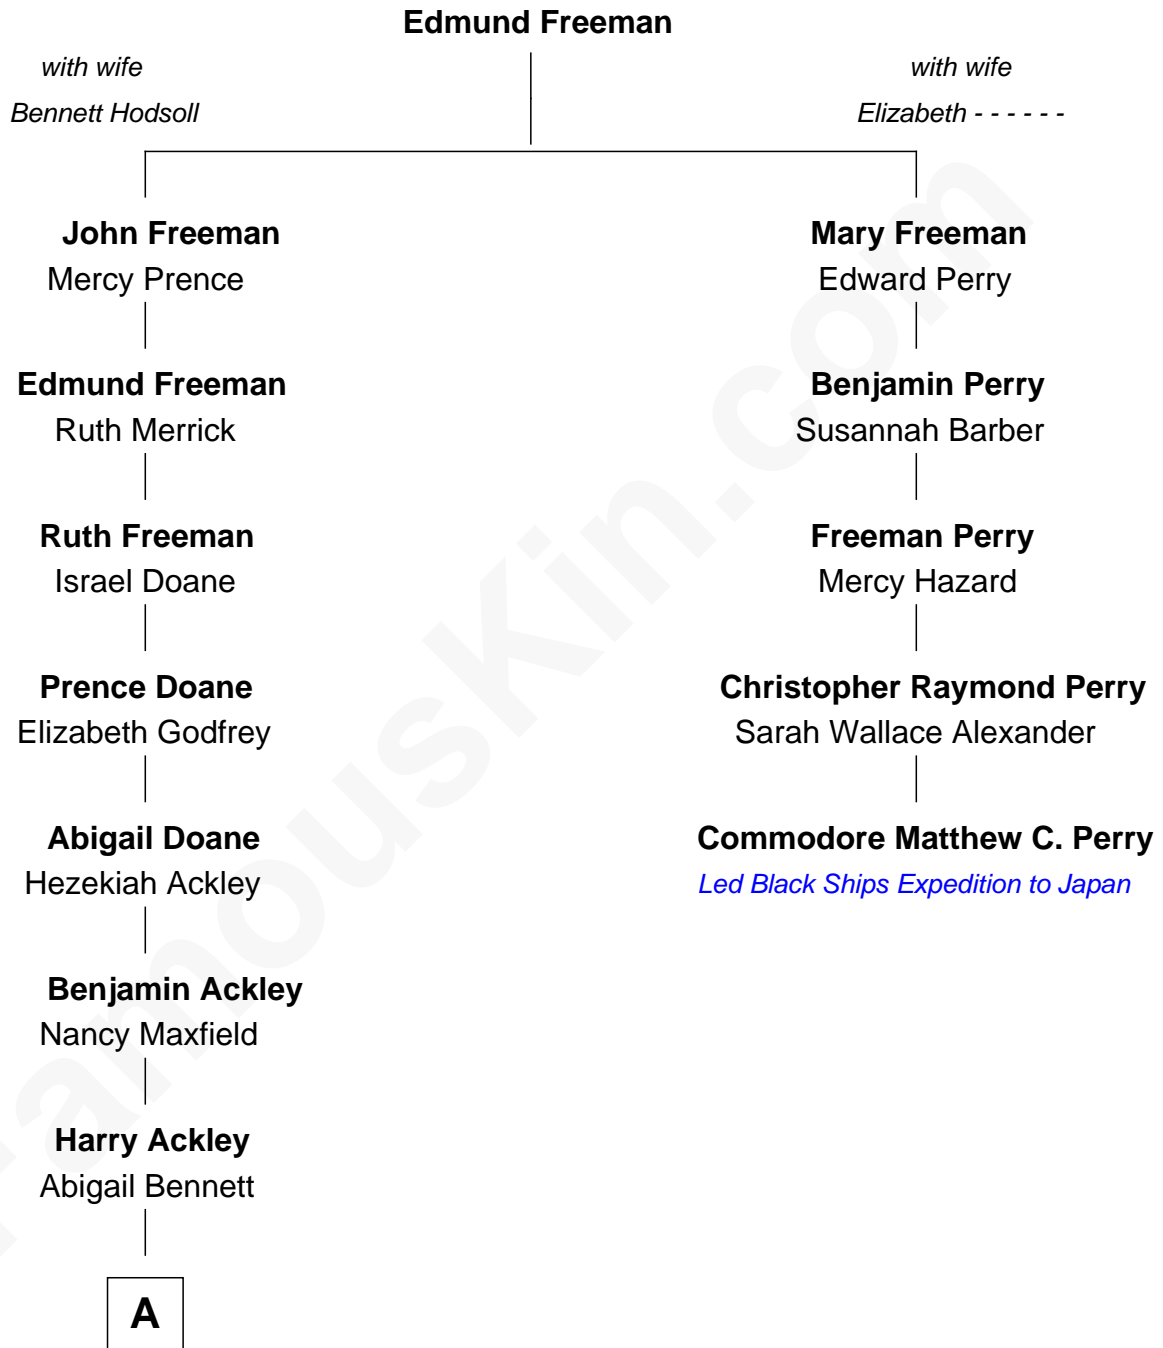

**FamousKin.com**  
**Relationship Chart of**  
**Sydney Biddle Barrows**  
*Mayflower Madam*

4th cousin 8 times removed of

**Commodore Matthew C. Perry**  
*Led Black Ships Expedition to Japan*

**A**

—  
**Lorenzo Ackley**  
Emma Arabella Bosworth

—  
**Helen Eva Ackley**  
William Gildersleeve Parke

—  
**Elizabeth Parke**  
Percy Ballantine

—  
**John Boyd Ballantine**  
Anne L. Crawford

—  
**Jeannette Ballantine**  
Donald Byers Barrows

—  
**Sydney Biddle Barrows**  
*Mayflower Madam*