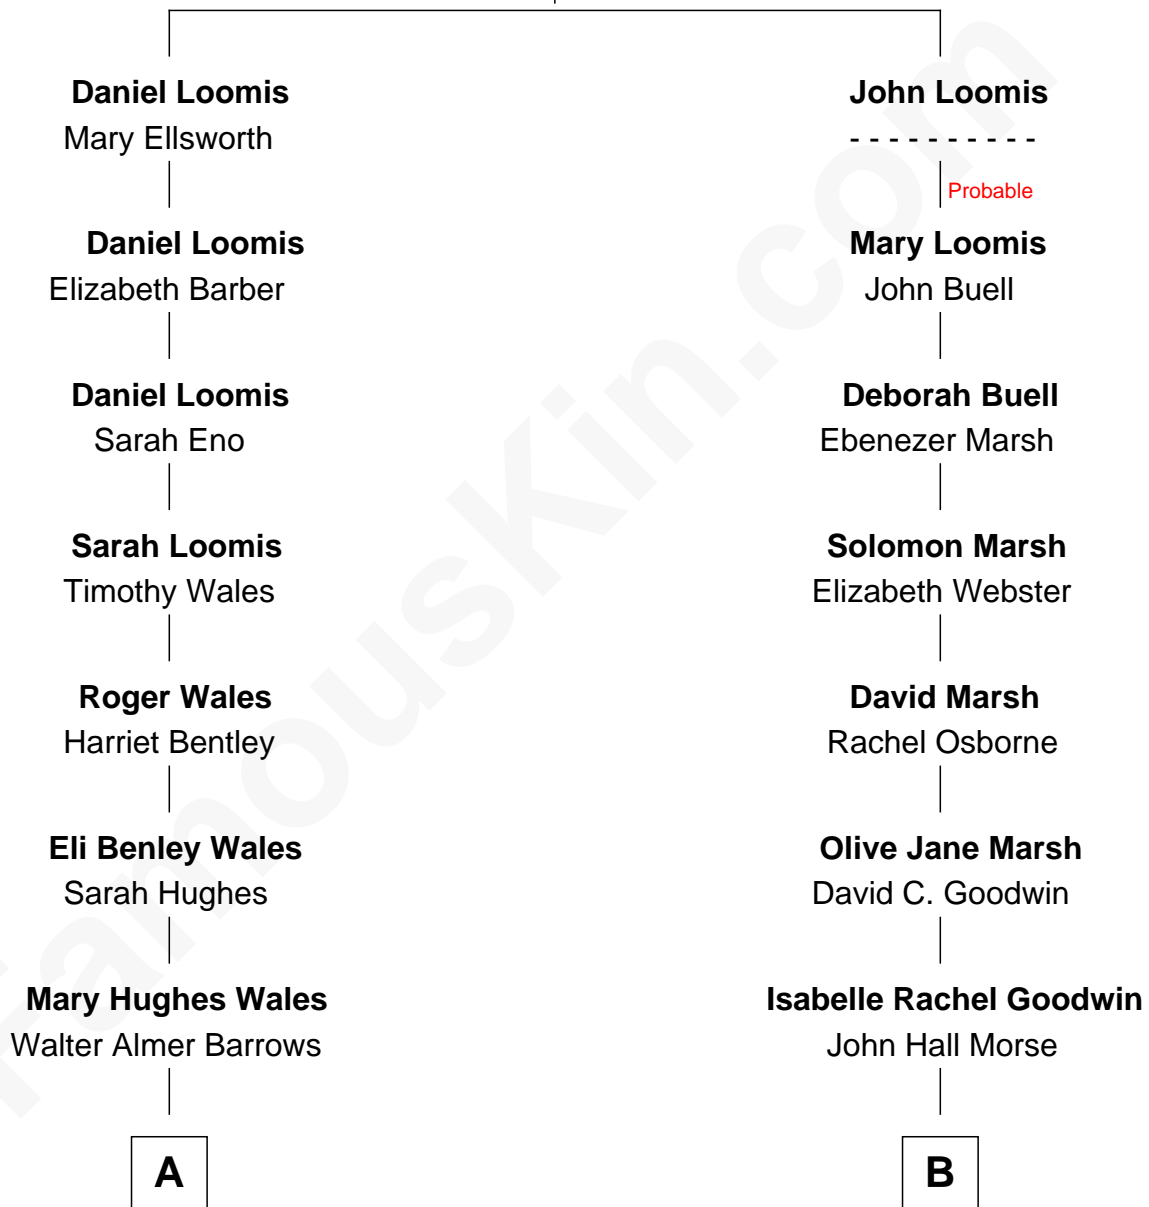

## Relationship Chart of Sydney Biddle Barrows

*Mayflower Madam*

10th cousin 1 time removed of

**Joe Keery**

*TV and Movie Actor*

**John Loomis**  
Elizabeth Scott

**A**

Walter Almer Barrows

Sarah Olive Byers

Donald Byers Barrows

Sydney Biddle

Donald Byers Barrows

Jeannette Ballantine

Sydney Biddle Barrows

*Mayflower Madam*

**B**