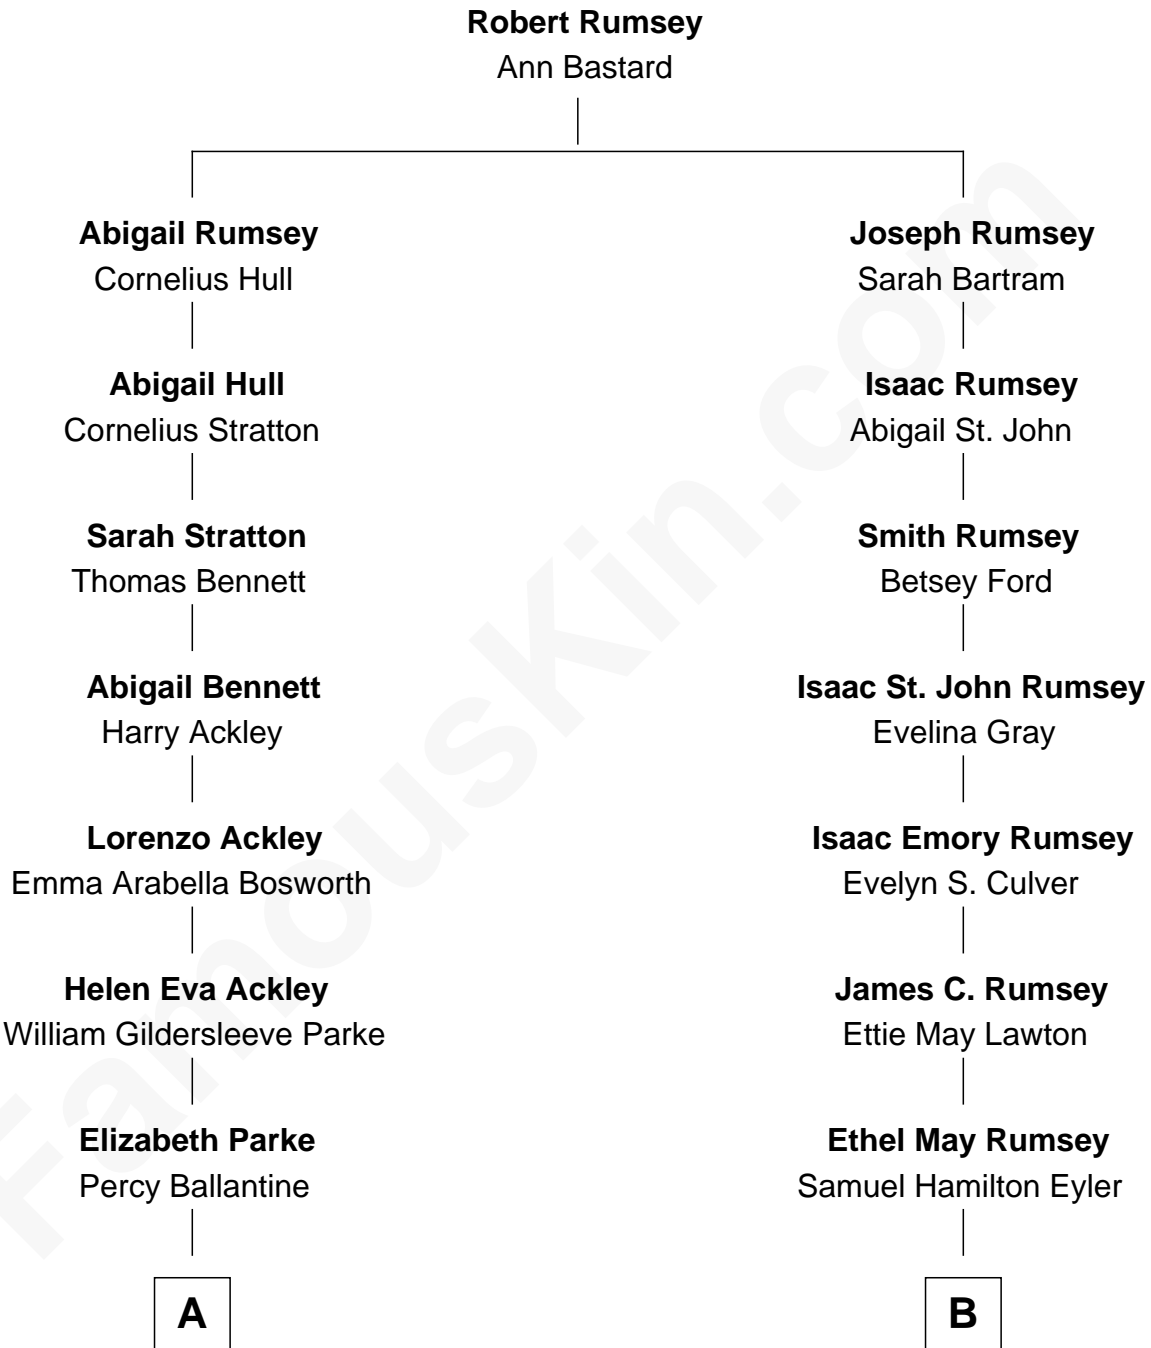

FamousKin.com
Relationship Chart of
Sydney Biddle Barrows
Mayflower Madam

8th cousin 1 time removed of

Shelley Fabares
TV and Movie Actress

A

John Boyd Ballantine

Anne L. Crawford

Jeannette Ballantine

Donald Byers Barrows

Sydney Biddle Barrows

Mayflower Madam

B

Elsa Rose Eyer

James Alan Fabares

Shelley Fabares

TV and Movie Actress