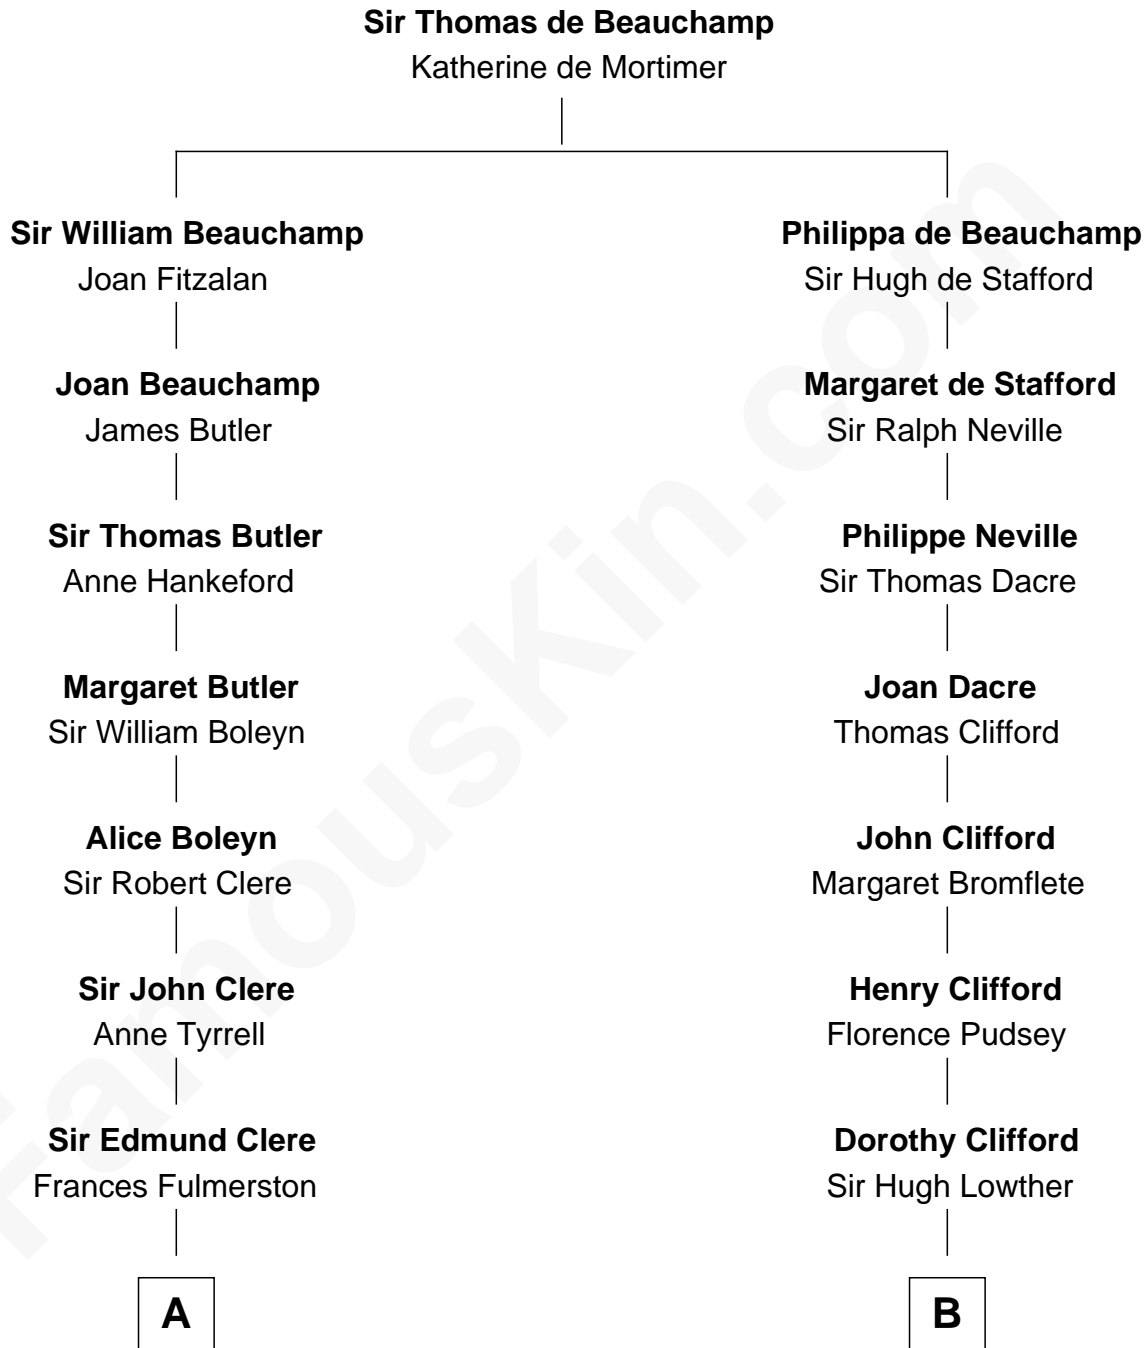

FamousKin.com

Relationship Chart of Sydney Biddle Barrows

Mayflower Madam

15th cousin 6 times removed of

Fletcher Christian

Leader of the mutiny on the Bounty

THE "BOUNTY" AT OAHOKU

C

—
Helen Eva Ackley
William Gildersleeve Parke

—
Elizabeth Parke
Percy Ballantine

—
John Boyd Ballantine
Anne L. Crawford

—
Jeannette Ballantine
Donald Byers Barrows

—
Sydney Biddle Barrows
Mayflower Madam