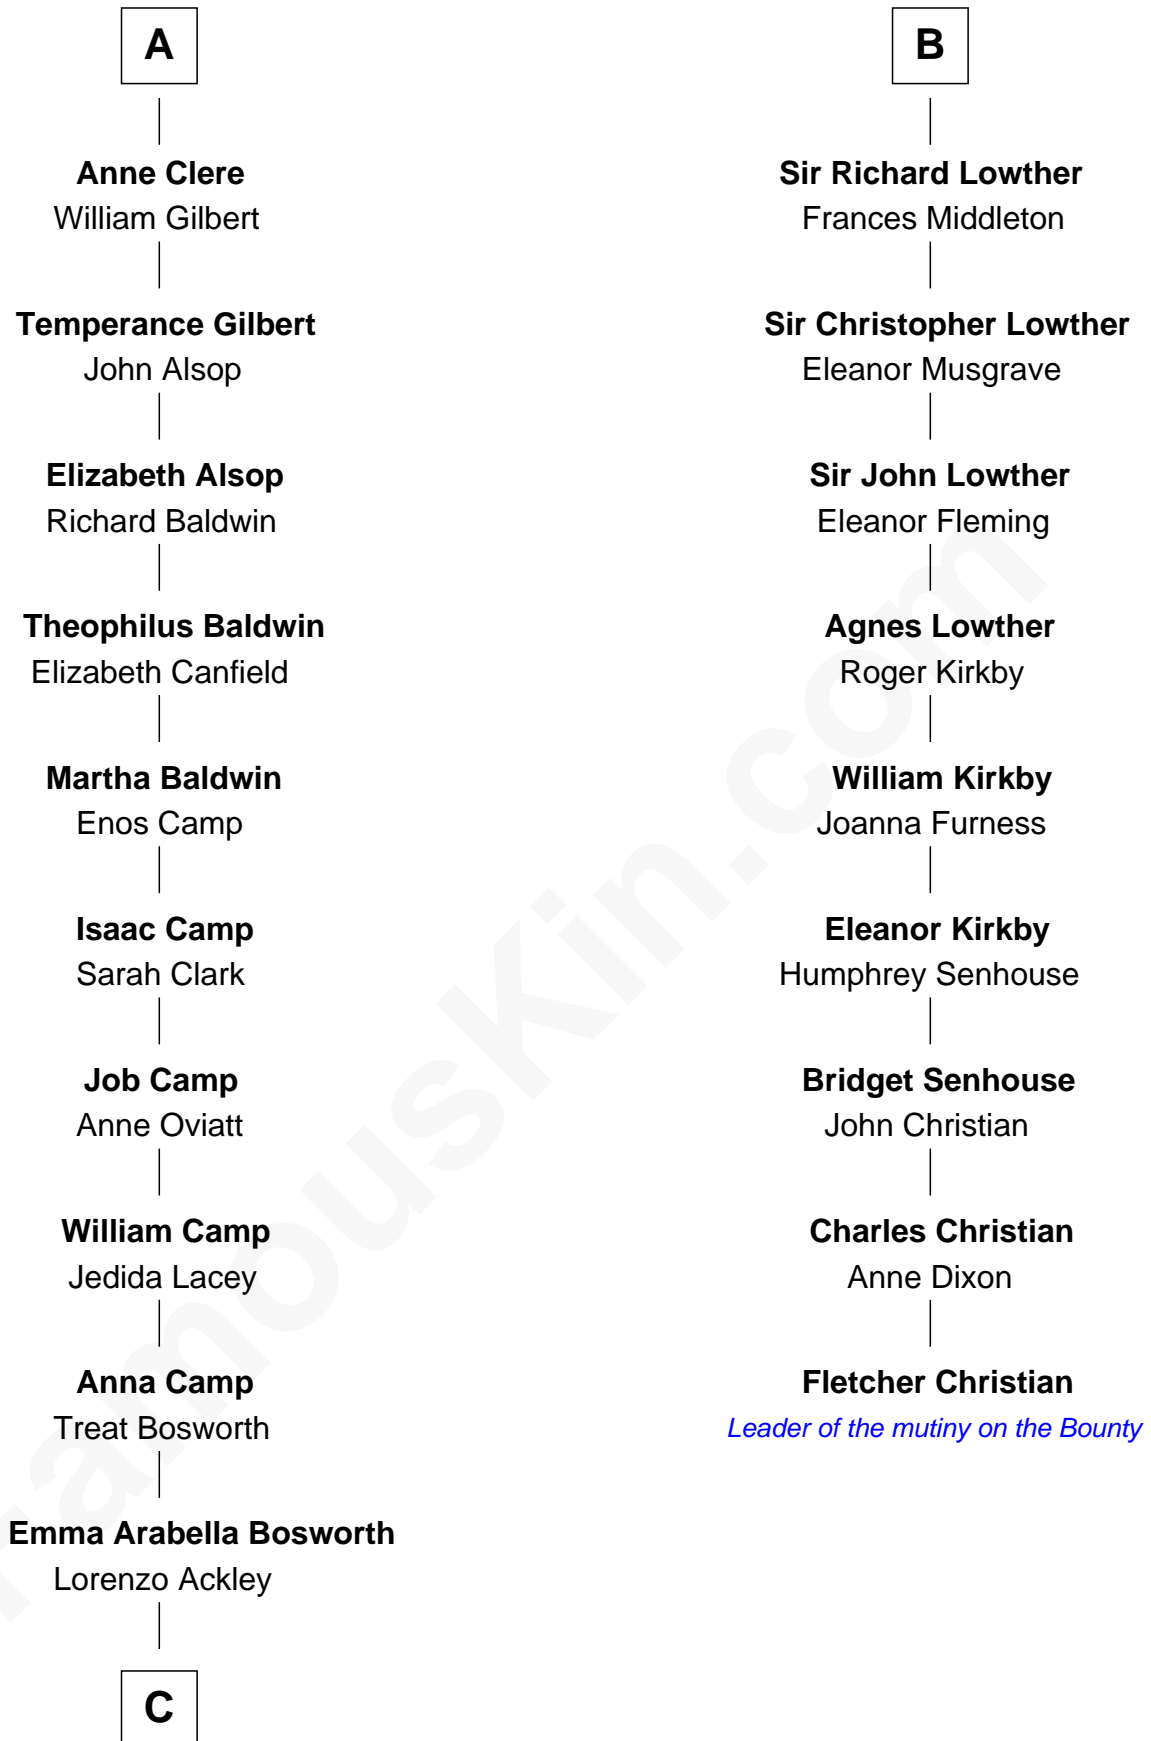

FamousKin.com

Relationship Chart of Sydney Biddle Barrows

Mayflower Madam

15th cousin 6 times removed of

Fletcher Christian

Leader of the mutiny on the Bounty

THE "BOUNTY" AT OAHOKU

C

—
Helen Eva Ackley
William Gildersleeve Parke

—
Elizabeth Parke
Percy Ballantine

—
John Boyd Ballantine
Anne L. Crawford

—
Jeannette Ballantine
Donald Byers Barrows

—
Sydney Biddle Barrows
Mayflower Madam