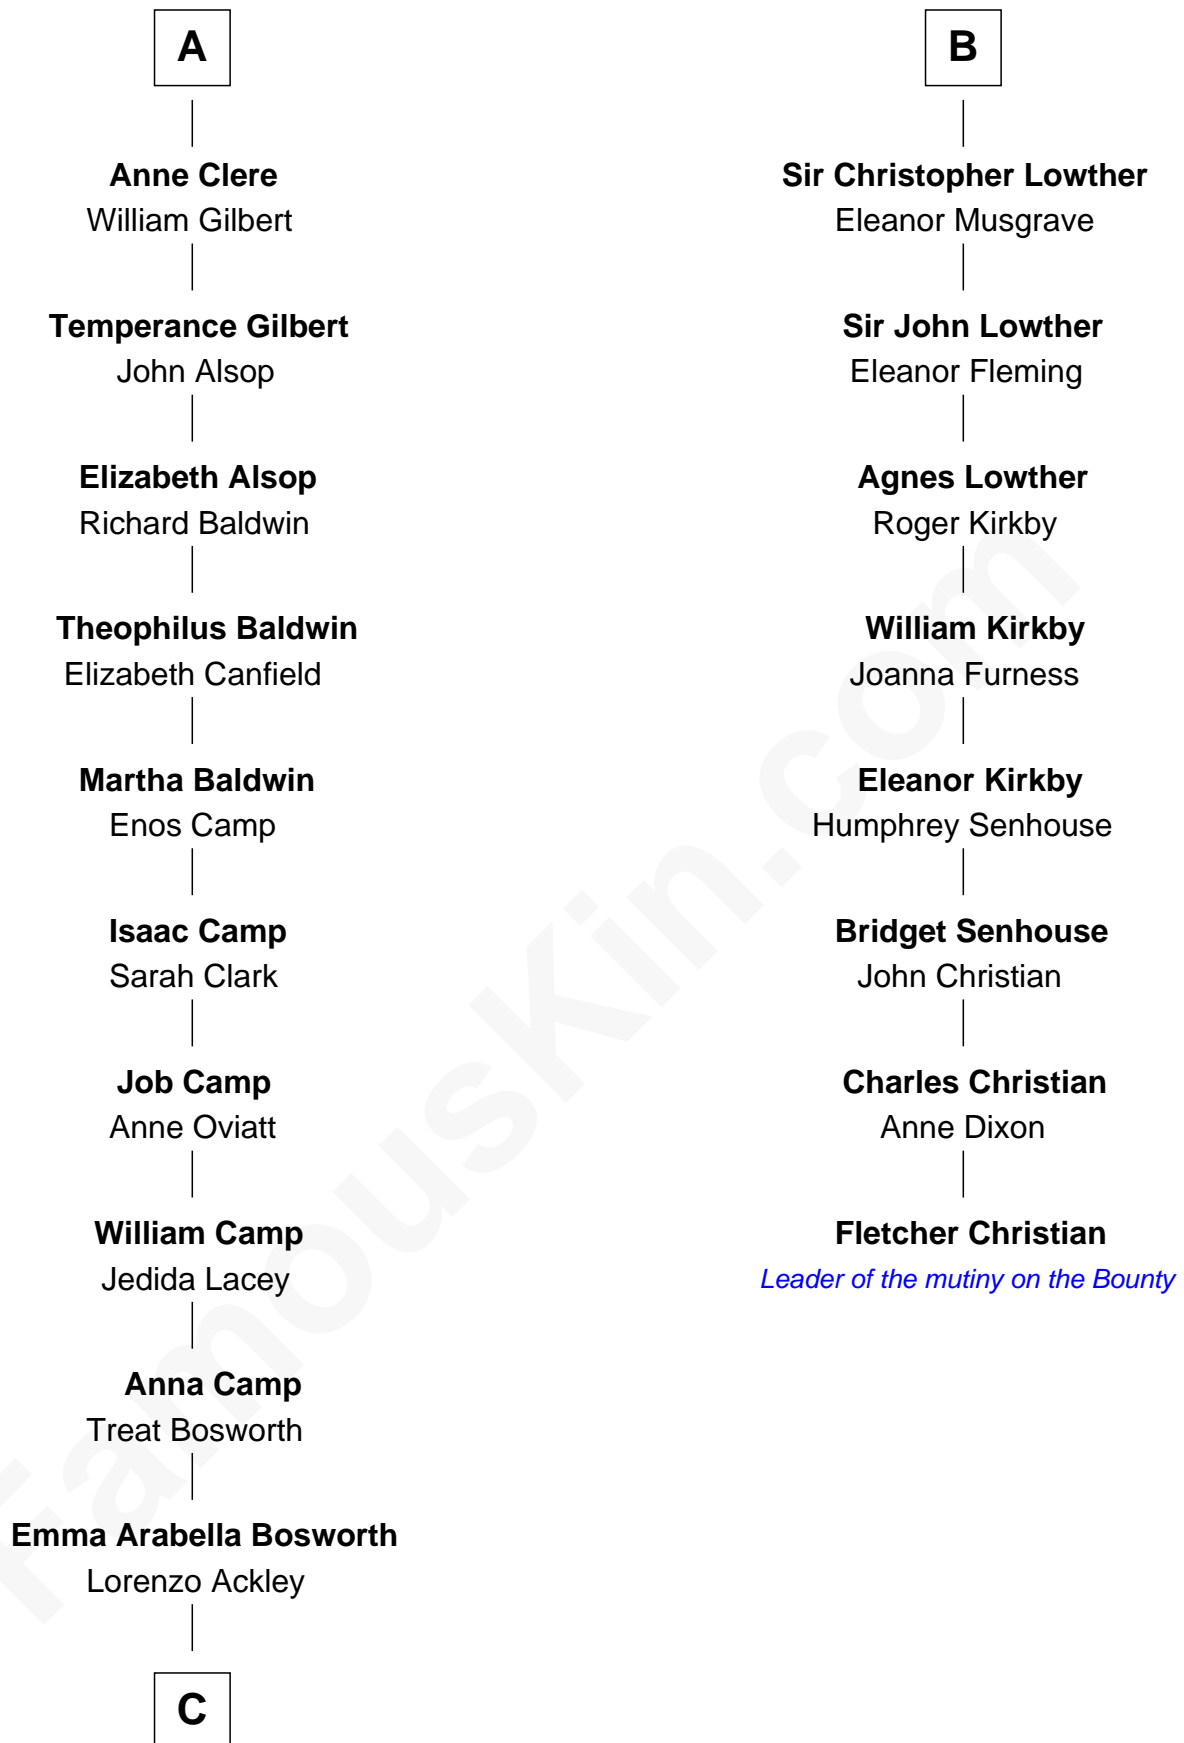

FamousKin.com

Relationship Chart of Sydney Biddle Barrows

Mayflower Madam

14th cousin 7 times removed of

Fletcher Christian

Leader of the mutiny on the Bounty

C

—
Helen Eva Ackley
William Gildersleeve Parke

—
Elizabeth Parke
Percy Ballantine

—
John Boyd Ballantine
Anne L. Crawford

—
Jeannette Ballantine
Donald Byers Barrows

—
Sydney Biddle Barrows
Mayflower Madam