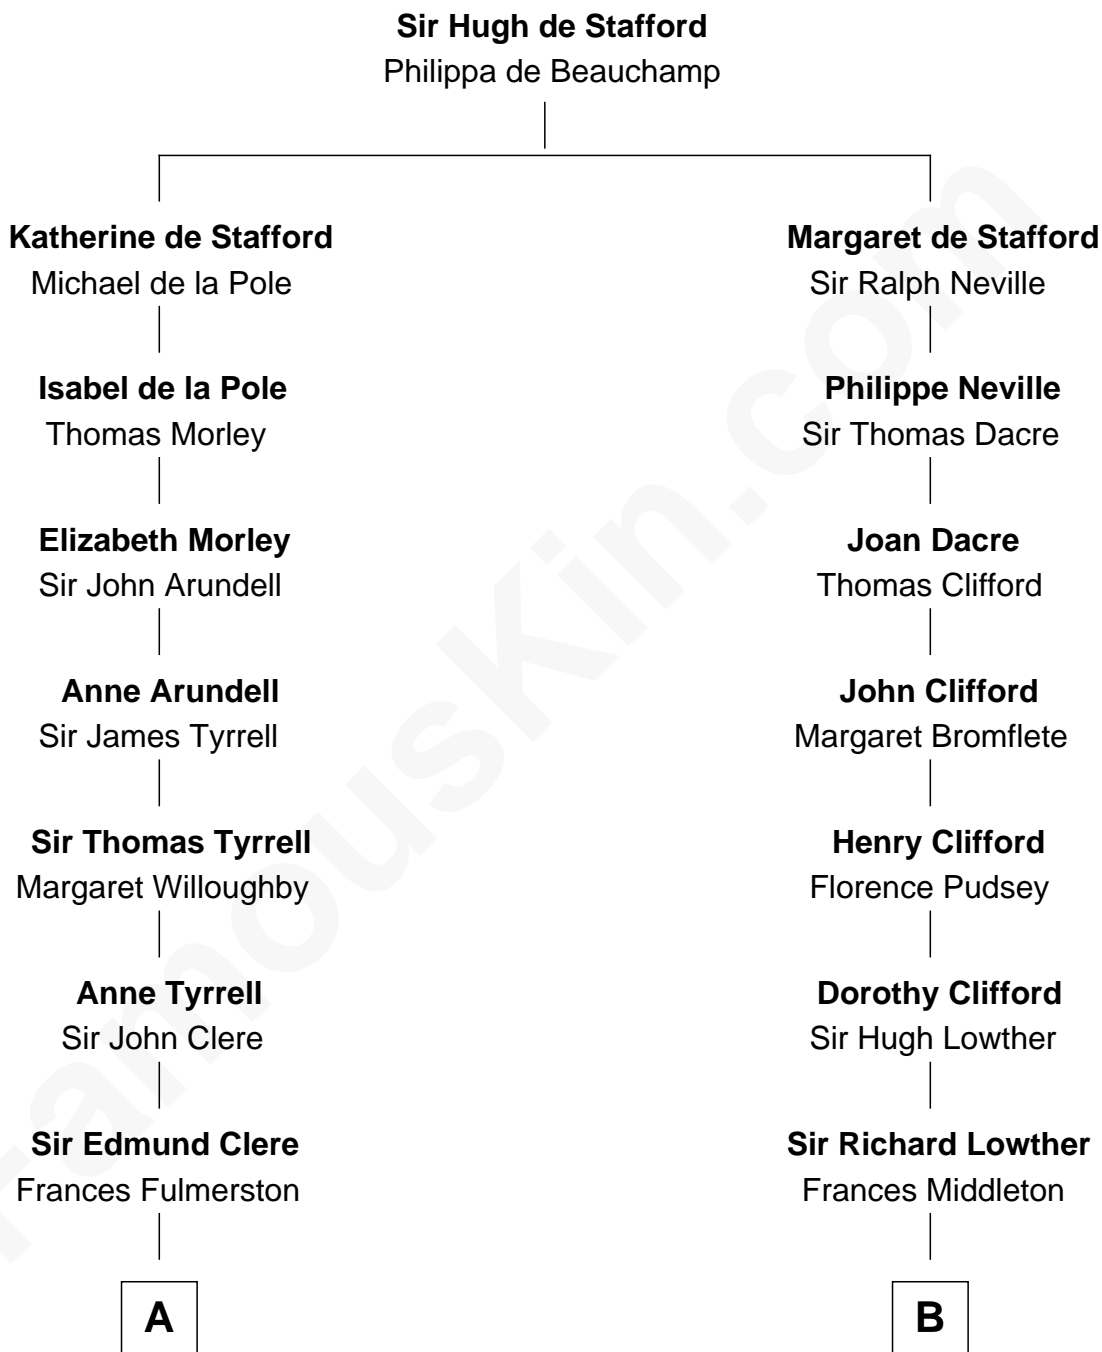

FamousKin.com

Relationship Chart of Sydney Biddle Barrows

Mayflower Madam

14th cousin 7 times removed of

Fletcher Christian

Leader of the mutiny on the Bounty

C

—
Helen Eva Ackley
William Gildersleeve Parke

—
Elizabeth Parke
Percy Ballantine

—
John Boyd Ballantine
Anne L. Crawford

—
Jeannette Ballantine
Donald Byers Barrows

—
Sydney Biddle Barrows
Mayflower Madam