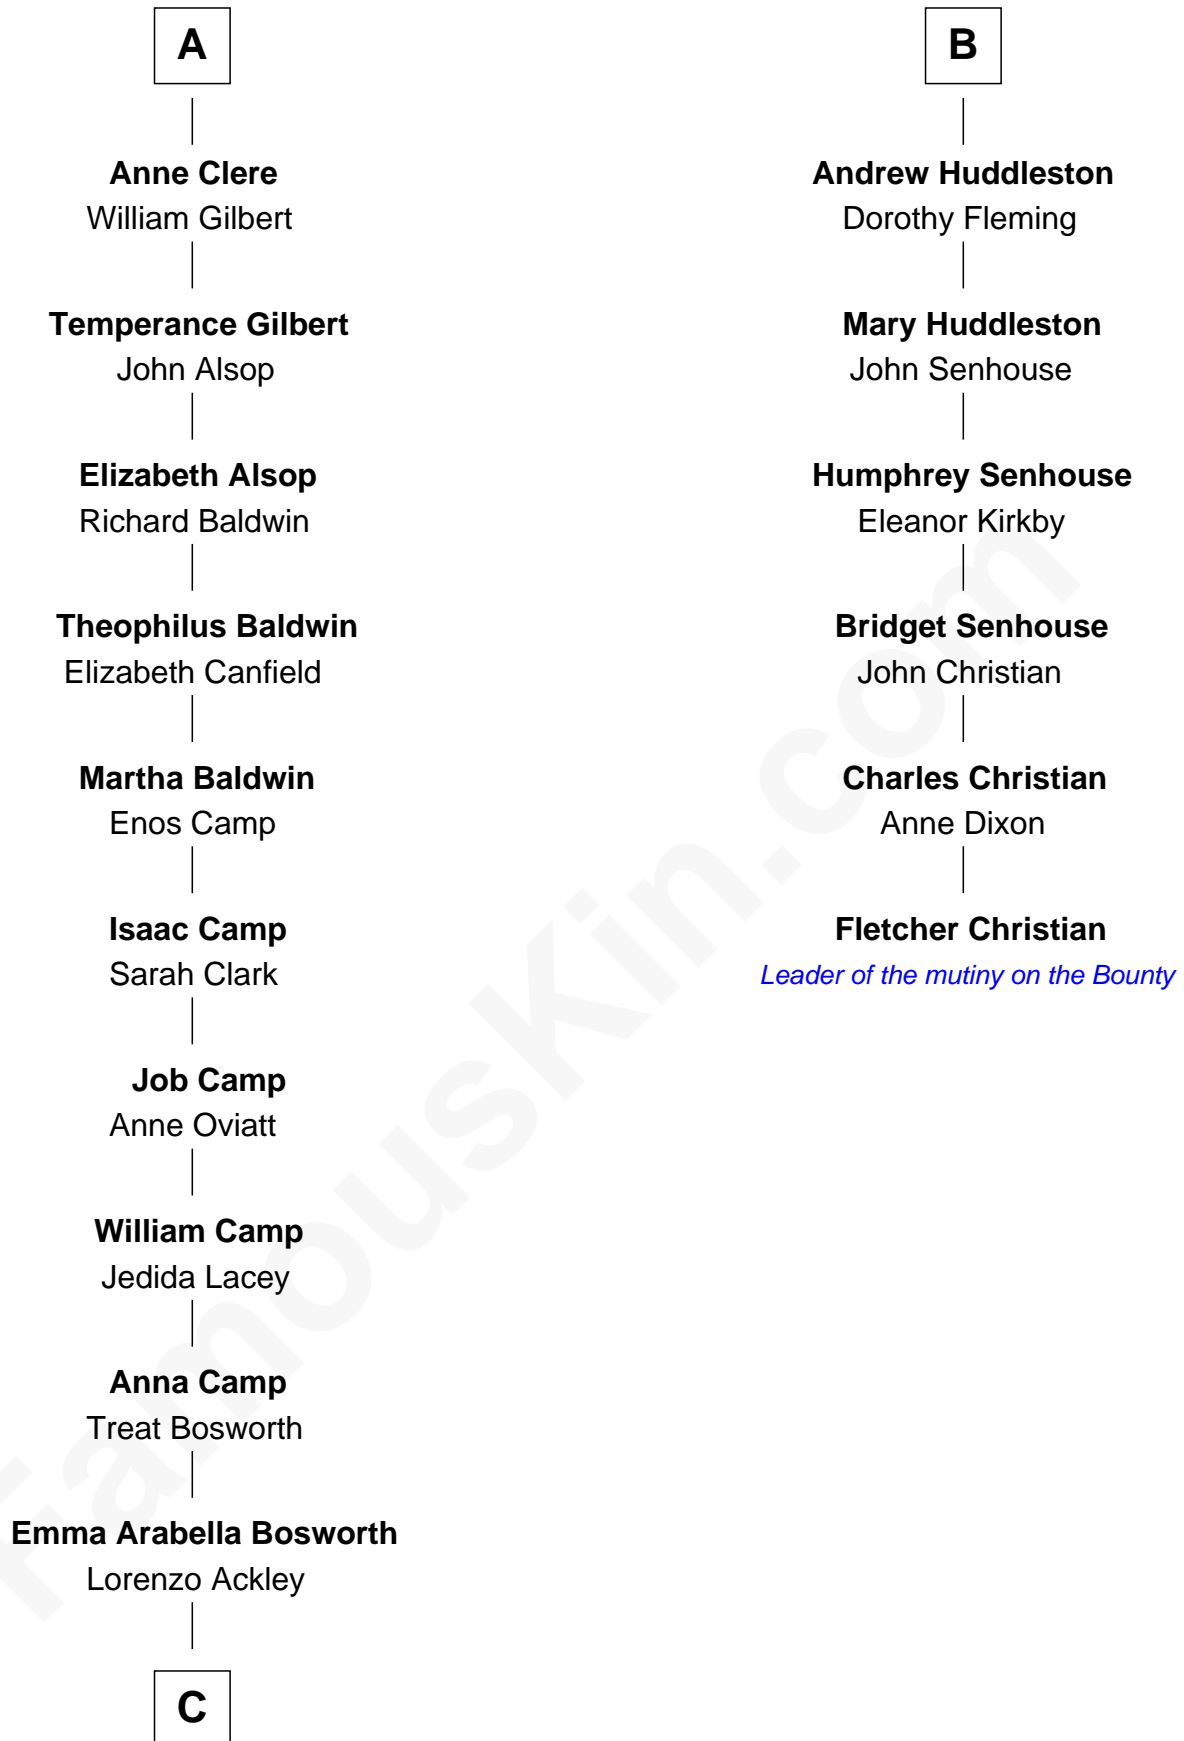

FamousKin.com

Relationship Chart of Sydney Biddle Barrows

Mayflower Madam

12th cousin 9 times removed of

Fletcher Christian

Leader of the mutiny on the Bounty

C

—
Helen Eva Ackley
William Gildersleeve Parke

—
Elizabeth Parke
Percy Ballantine

—
John Boyd Ballantine
Anne L. Crawford

—
Jeannette Ballantine
Donald Byers Barrows

—
Sydney Biddle Barrows
Mayflower Madam