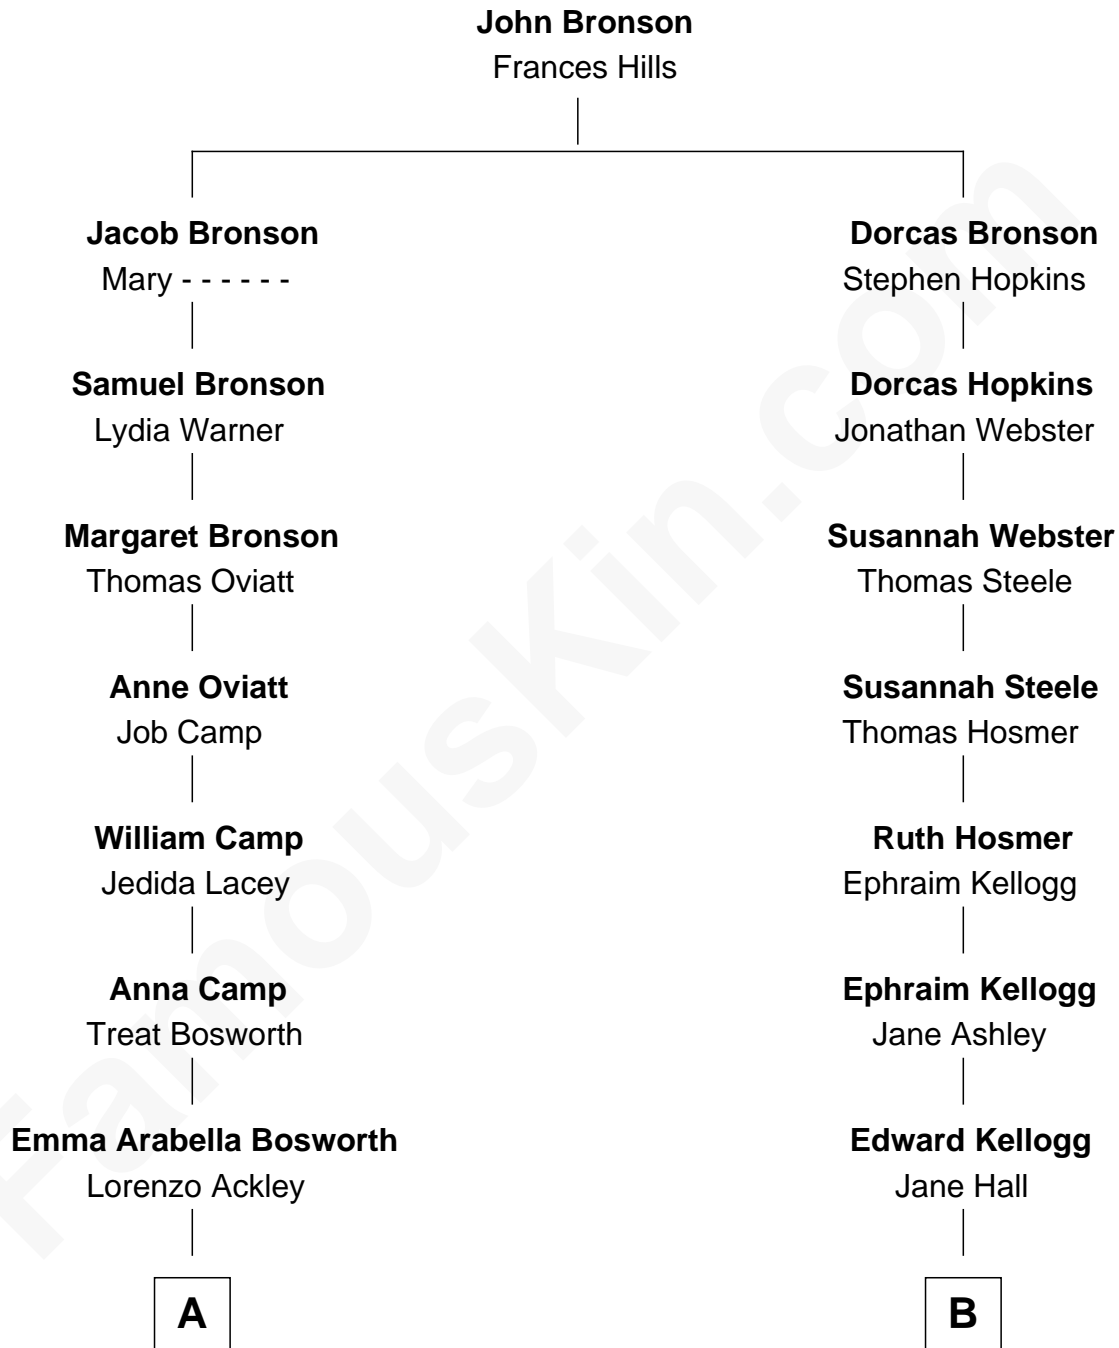

FamousKin.com

Relationship Chart of Sydney Biddle Barrows

Mayflower Madam

11th cousin of

Clint Eastwood

TV & Film Actor and Director

A

Helen Eva Ackley
William Gildersleeve Parke

Elizabeth Parke
Percy Ballantine

John Boyd Ballantine
Anne L. Crawford

Jeannette Ballantine
Donald Byers Barrows

Sydney Biddle Barrows
Mayflower Madam

B

Cordelia Kellogg
Edward Franklin Bartholomew

Sophia Aurelia Bartholomew
Charles Claude Runner