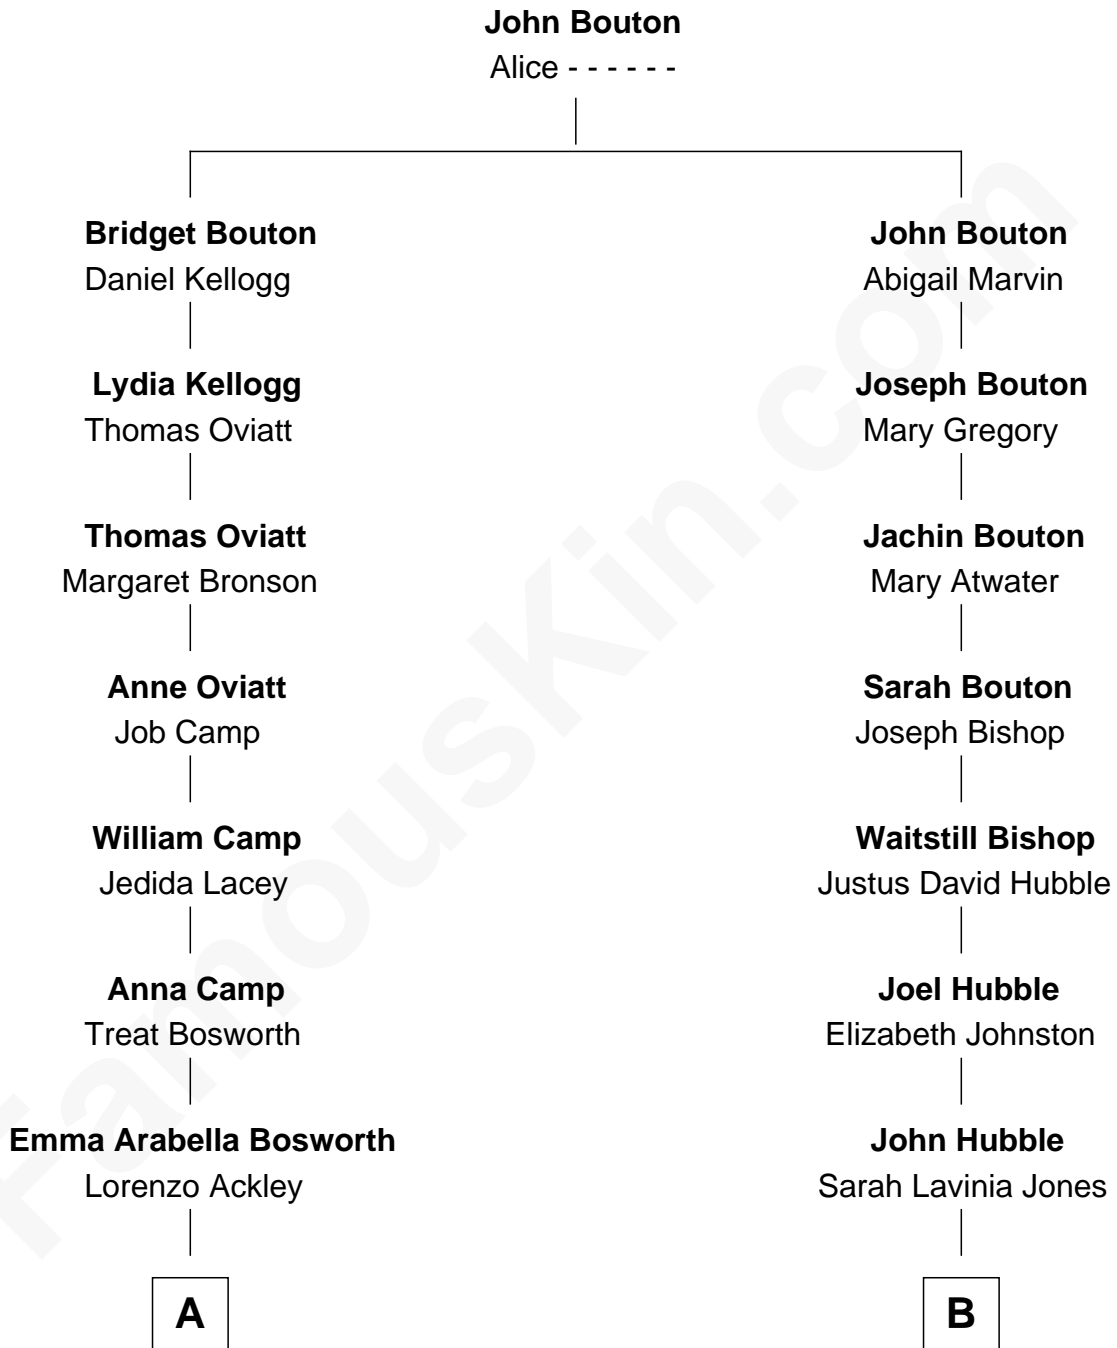

FamousKin.com
Relationship Chart of
Sydney Biddle Barrows
Mayflower Madam

9th cousin 2 times removed of

Edwin Hubble
Astronomer

FamousKin.com