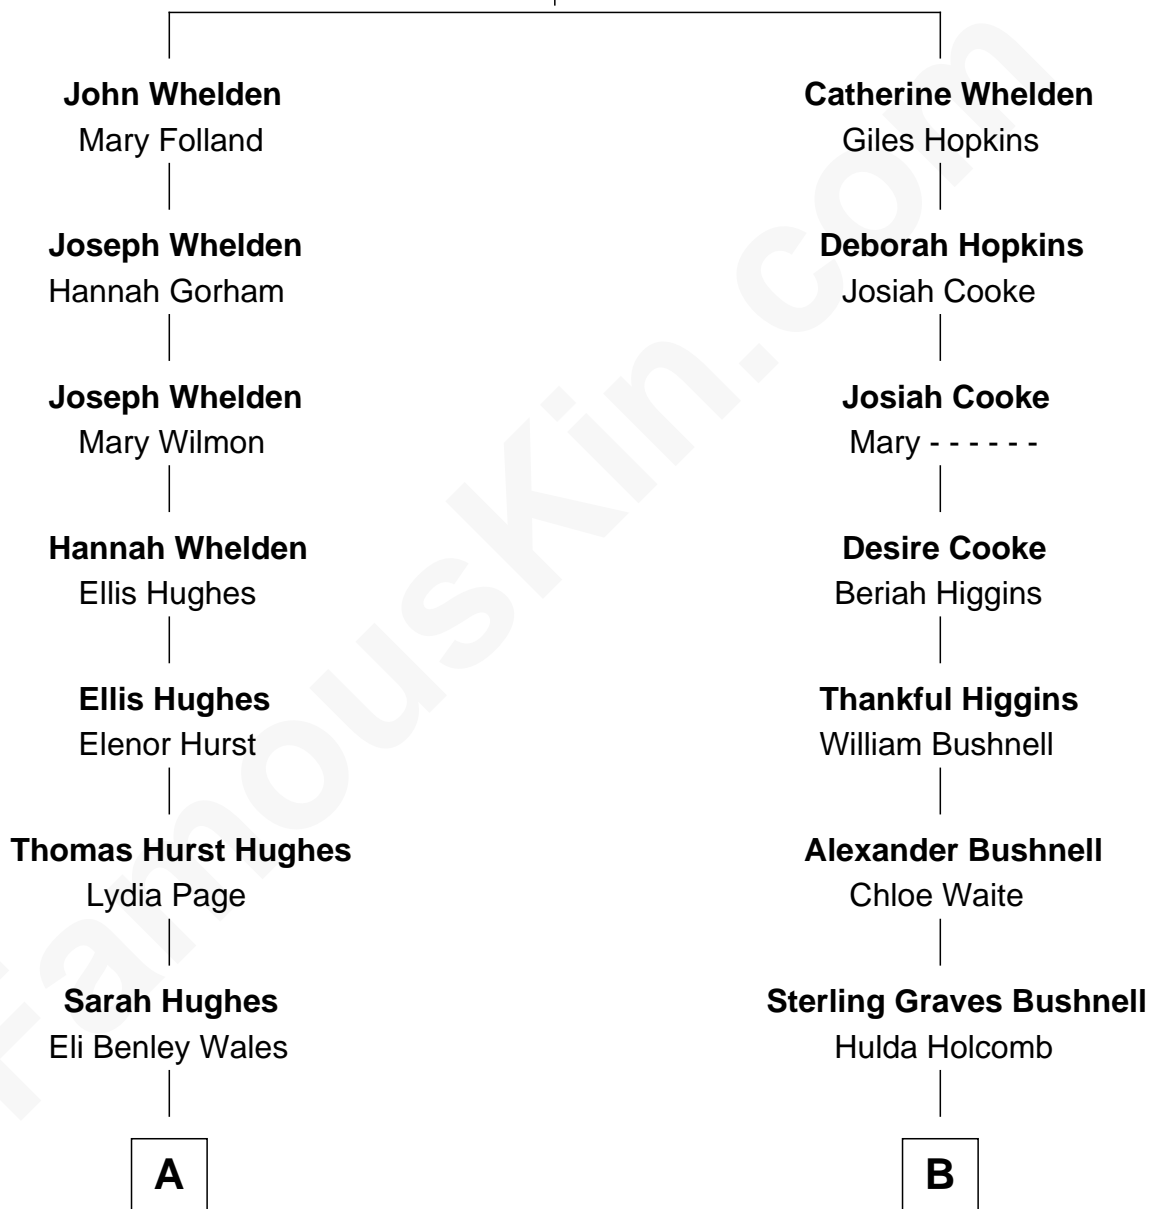

FamousKin.com

Relationship Chart of Sydney Biddle Barrows

Mayflower Madam

11th cousin of

Diane Brewster

TV and Movie Actress

Gabriel Whelden

Jane - - - - -

A

Mary Hughes Wales
Walter Almer Barrows

Walter Almer Barrows
Sarah Olive Byers

Donald Byers Barrows
Sydney Biddle

Donald Byers Barrows
Jeannette Ballantine

Sydney Biddle Barrows
Mayflower Madam

B

Rosella Bushnell
Jonathan West Sloane