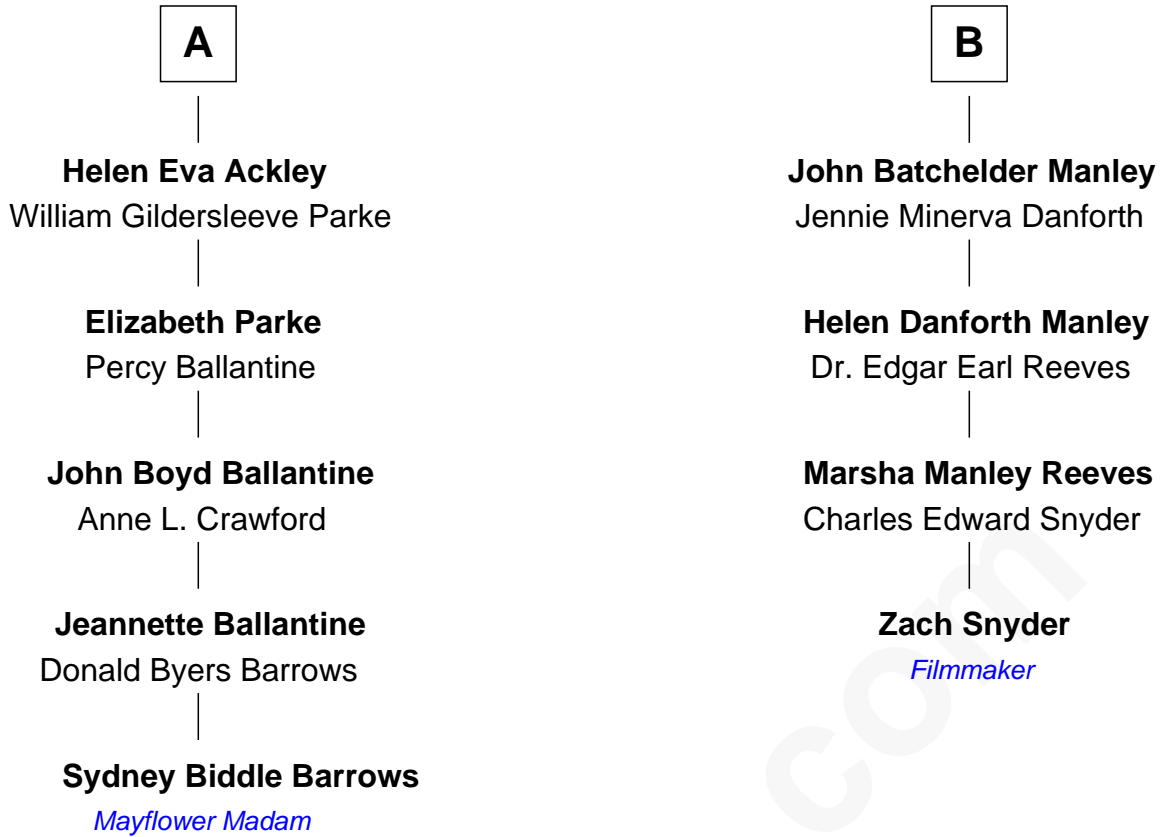

FamousKin.com

Relationship Chart of Sydney Biddle Barrows

Mayflower Madam

10th cousin 1 time removed of

Zach Snyder
Filmmaker

William Merrick
Rebecca Tracy

Ruth Merrick
Edmund Freeman

Ruth Freeman
Israel Doane

Prence Doane
Elizabeth Godfrey

Abigail Doane
Hezekiah Ackley

Benjamin Ackley
Nancy Maxfield

Harry Ackley
Abigail Bennett

Lorenzo Ackley
Emma Arabella Bosworth

A

Sarah Merrick
John Freeman

Mercy Freeman
Chillingsworth Foster

Mary Foster
David Paddock

Jerusha Paddock
John Manley

John Manley
Salome Freeman

Thomas Manley
Mahala Batchelder

John Batchelder Manley
Ellen Biscoe Lord

B

Zach Snyder photo by [Gage Skidmore](#) (CC BY-SA 2.0)