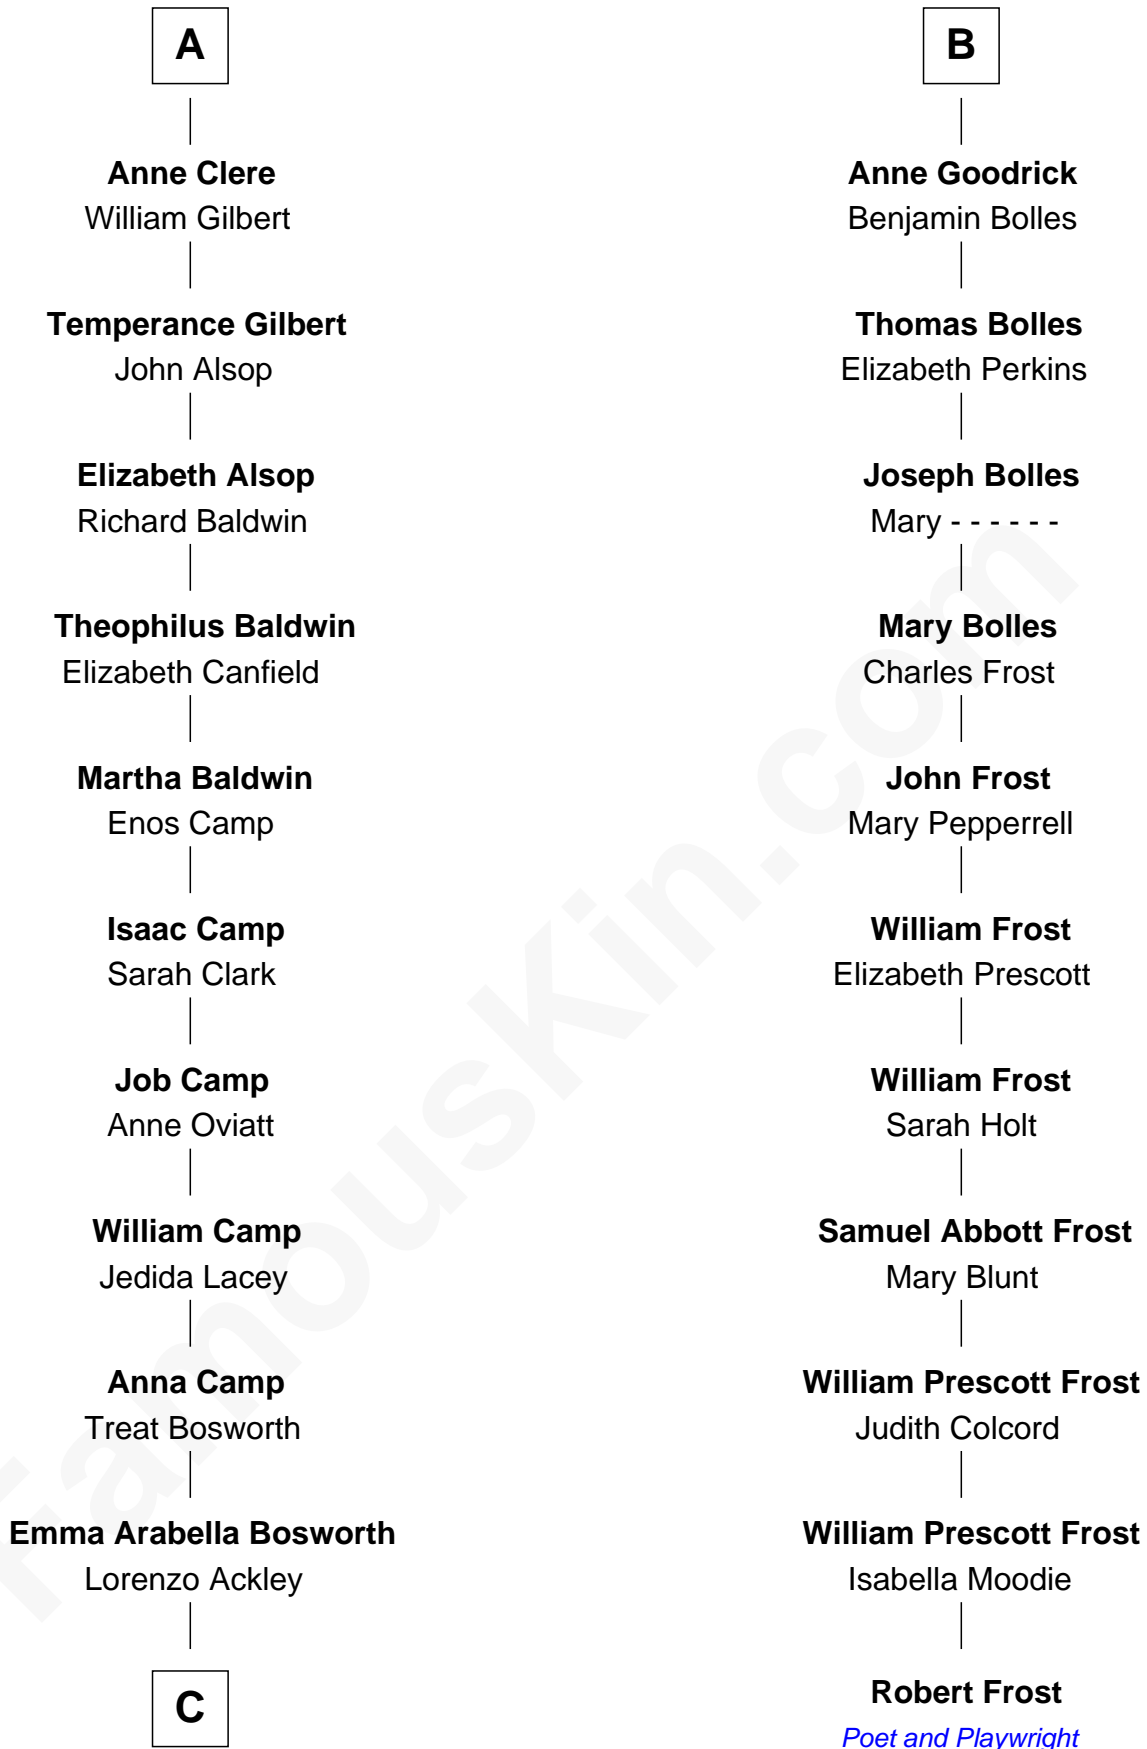

FamousKin.com

Relationship Chart of Sydney Biddle Barrows

Mayflower Madam

17th cousin 4 times removed of

Robert Frost

Poet and Playwright

C

—
Helen Eva Ackley
William Gildersleeve Parke

—
Elizabeth Parke
Percy Ballantine

—
John Boyd Ballantine
Anne L. Crawford

—
Jeannette Ballantine
Donald Byers Barrows

—
Sydney Biddle Barrows
Mayflower Madam

FamousKin.com