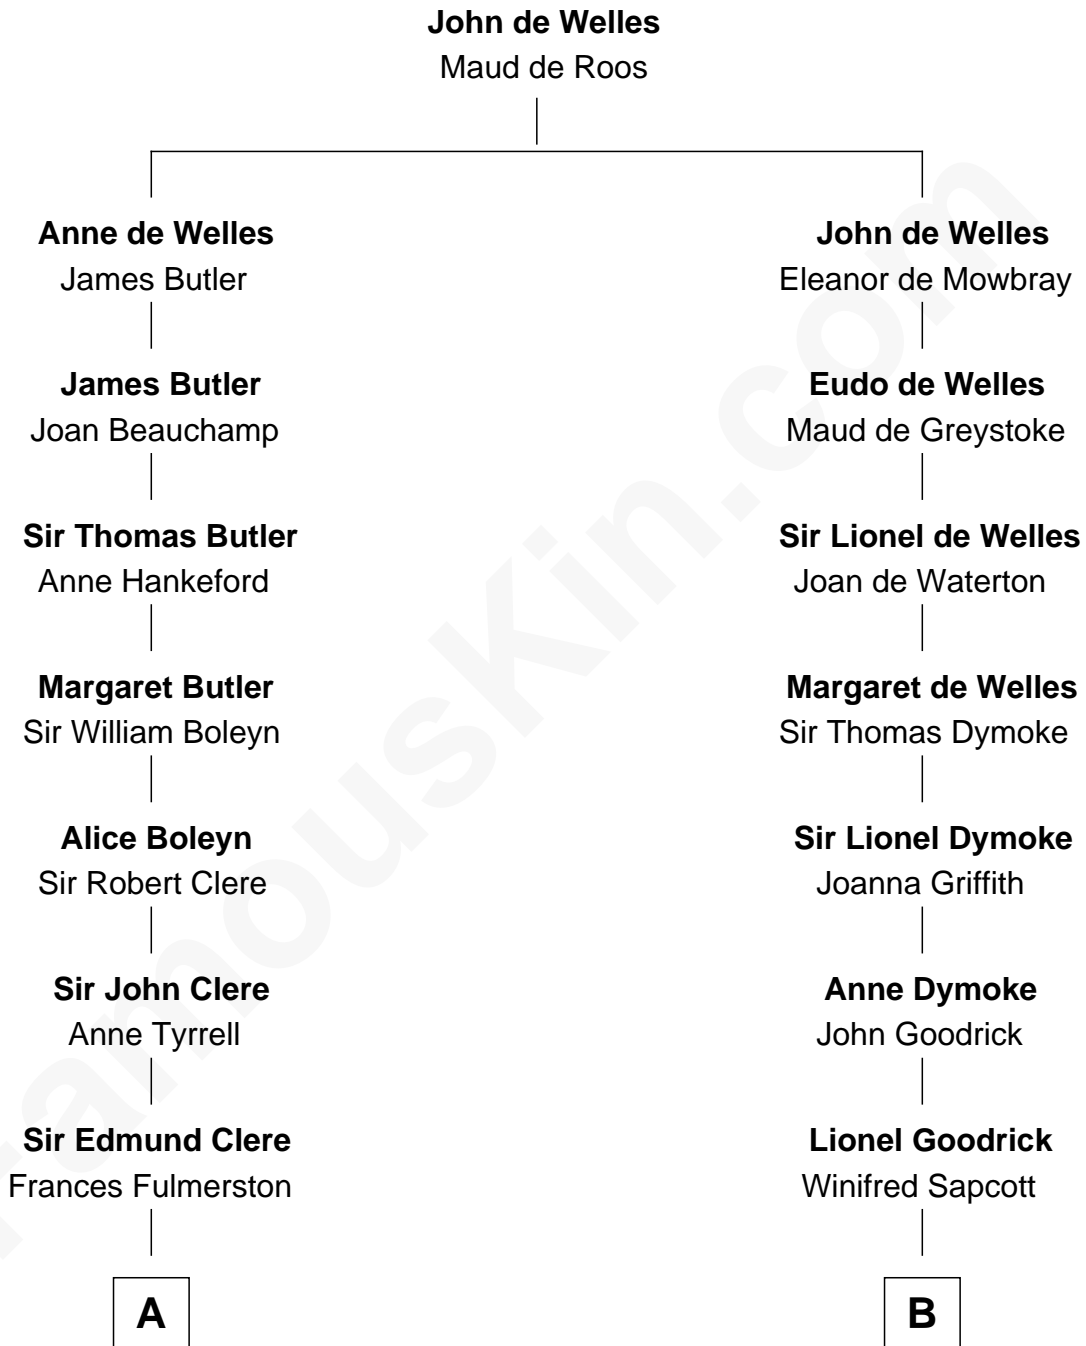

FamousKin.com

Relationship Chart of Sydney Biddle Barrows

Mayflower Madam

17th cousin 4 times removed of

Robert Frost

Poet and Playwright

C

—
Helen Eva Ackley
William Gildersleeve Parke

—
Elizabeth Parke
Percy Ballantine

—
John Boyd Ballantine
Anne L. Crawford

—
Jeannette Ballantine
Donald Byers Barrows

—
Sydney Biddle Barrows
Mayflower Madam

FamousKin.com