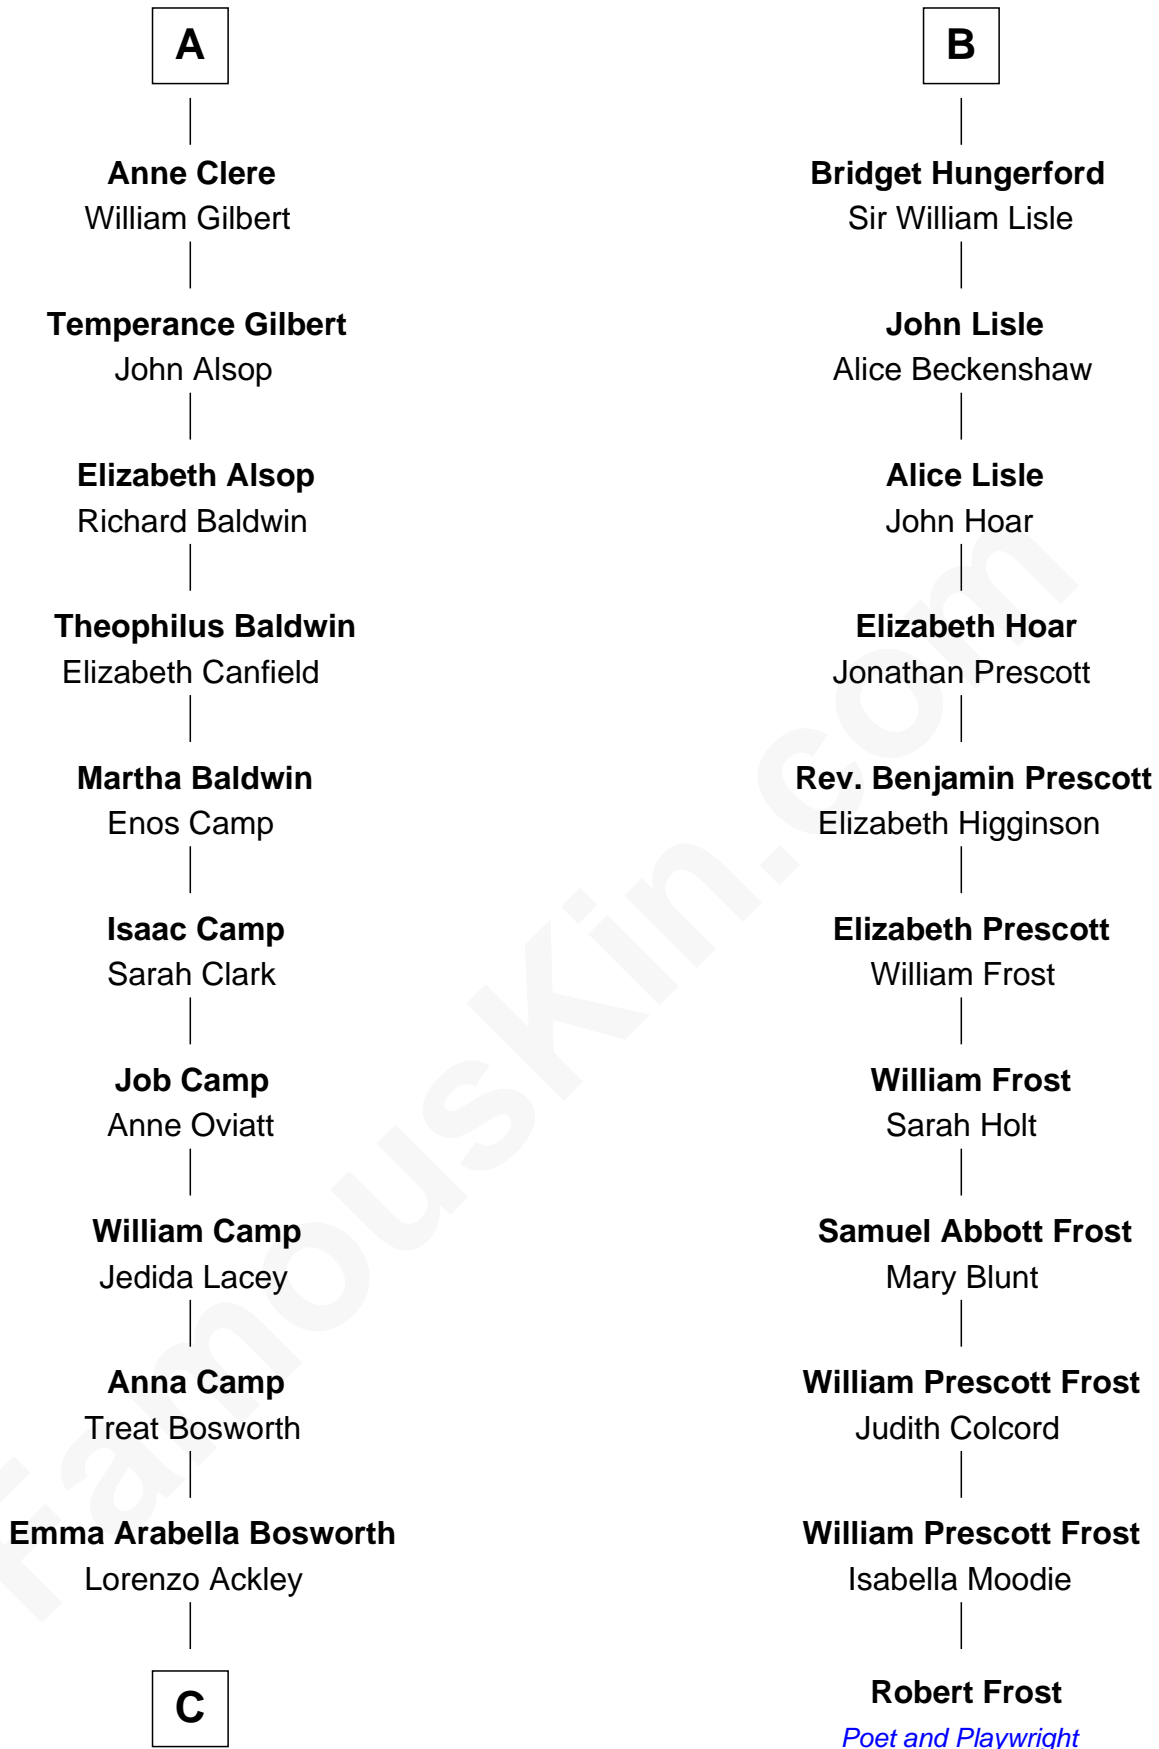

FamousKin.com

Relationship Chart of Sydney Biddle Barrows

Mayflower Madam

17th cousin 4 times removed of

Robert Frost

Poet and Playwright

Sir Richard Fitzalan

Elizabeth de Bohun

Joan Fitzalan
Sir William Beauchamp

Joan Beauchamp
James Butler

Sir Thomas Butler
Anne Hankeford

Margaret Butler
Sir William Boleyn

Alice Boleyn
Sir Robert Clere

Sir John Clere
Anne Tyrrell

Sir Edmund Clere
Frances Fulmerston

A

Elizabeth Fitzalan
Sir Thomas Mowbray

Isabel Mowbray
Sir James Berkeley

Maurice Berkeley
Isabel Mead

Anne Berkeley
Sir William Dennis

Isabel Dennis
Sir John Berkeley

Sir Richard Berkeley
Elizabeth Jermy

Mary Berkeley
Sir John Hungerford

B

C

—
Helen Eva Ackley
William Gildersleeve Parke

—
Elizabeth Parke
Percy Ballantine

—
John Boyd Ballantine
Anne L. Crawford

—
Jeannette Ballantine
Donald Byers Barrows

—
Sydney Biddle Barrows
Mayflower Madam