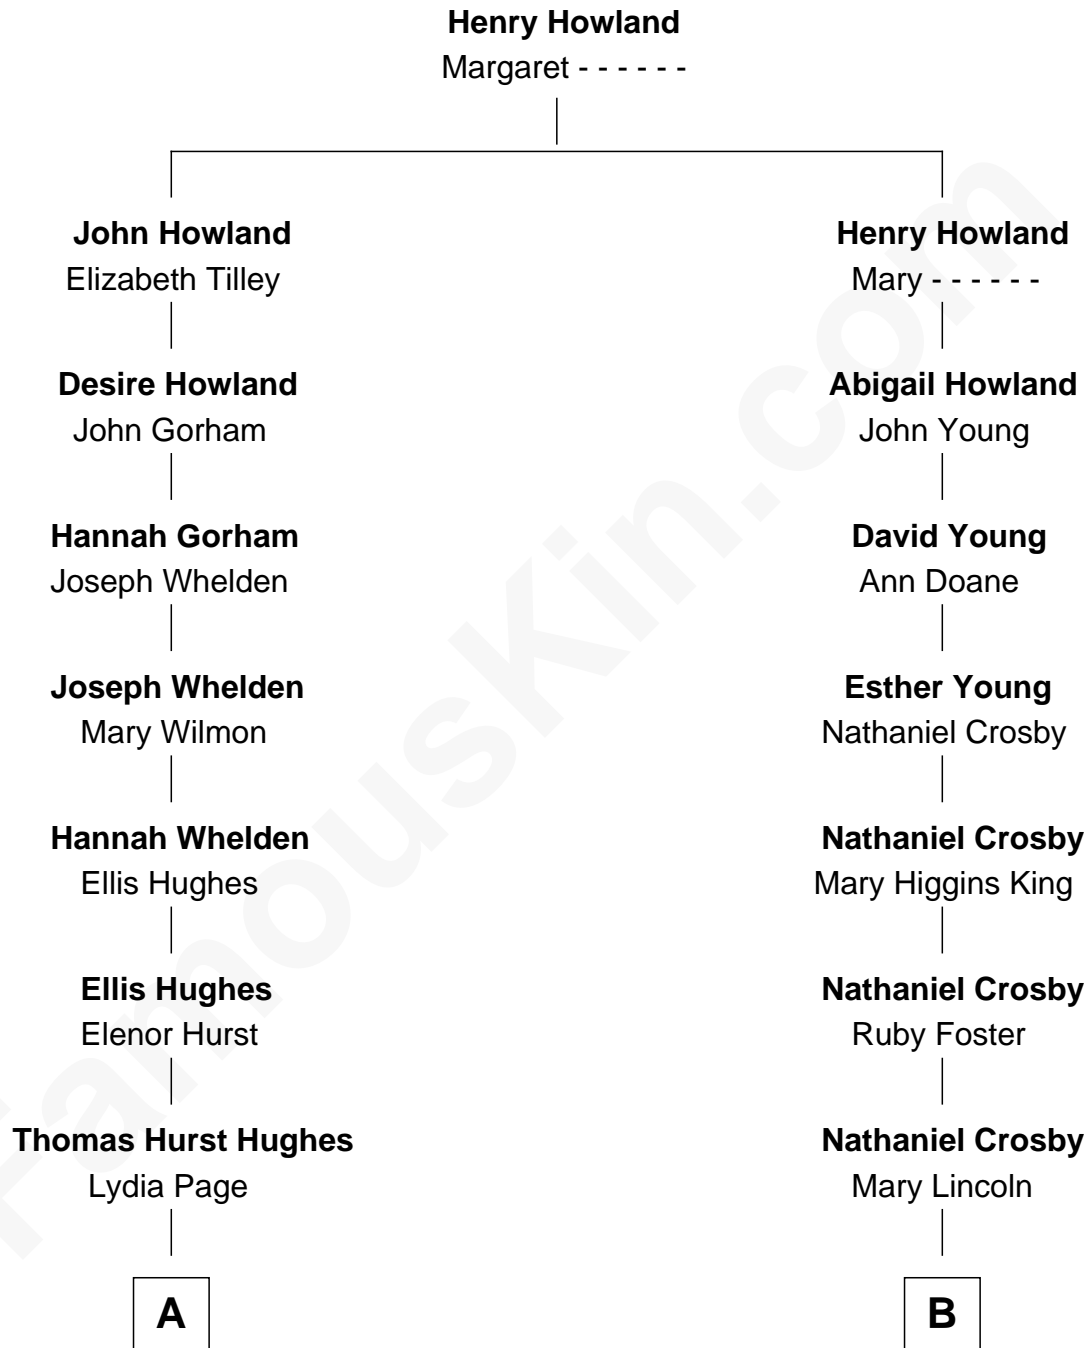

**FamousKin.com**  
**Relationship Chart of**  
**Sydney Biddle Barrows**  
*Mayflower Madam*

9th cousin 3 times removed of

**Bing Crosby**  
*Singer and Movie Actor*

**A**

**Sarah Hughes**  
Eli Benley Wales

**Mary Hughes Wales**  
Walter Almer Barrows

**Walter Almer Barrows**  
Sarah Olive Byers

**Donald Byers Barrows**  
Sydney Biddle

**Donald Byers Barrows**  
Jeannette Ballantine

**Sydney Biddle Barrows**  
*Mayflower Madam*