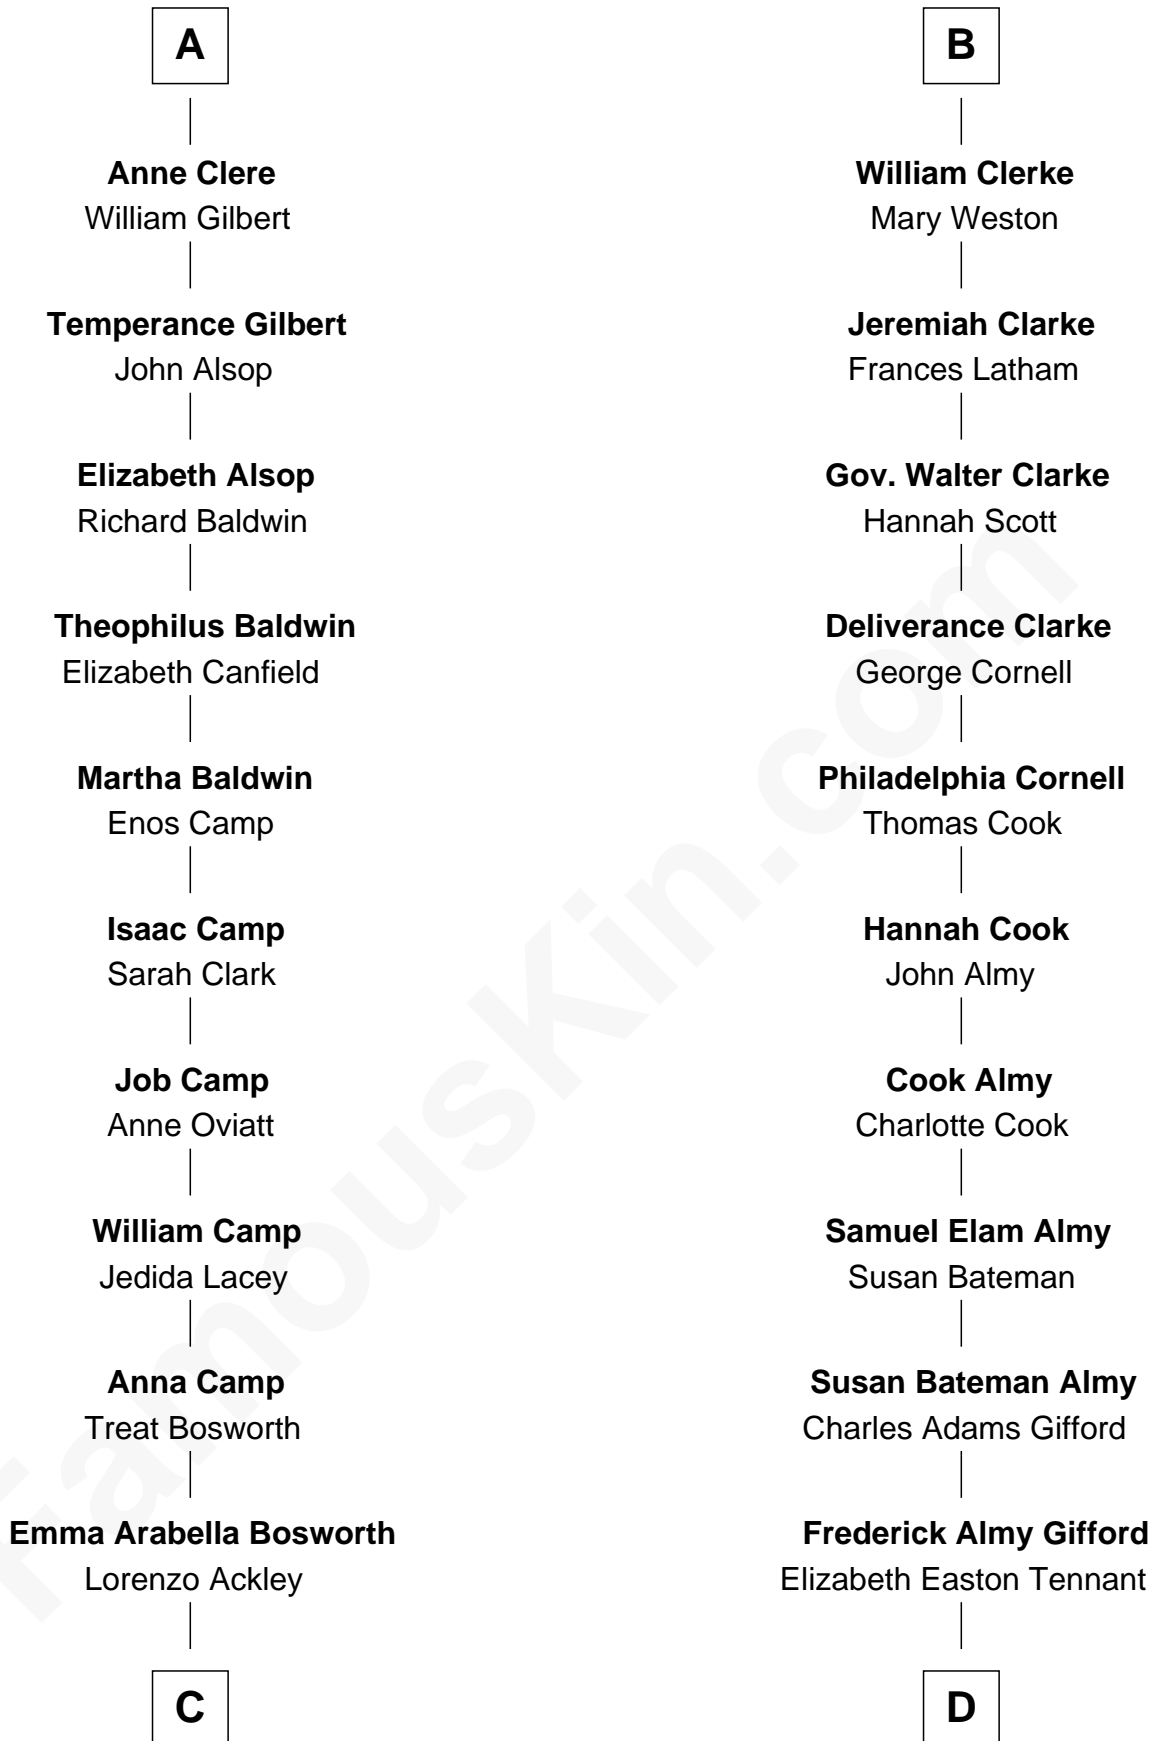

## Relationship Chart of Sydney Biddle Barrows

*Mayflower Madam*

18th cousin 3 times removed of

**Marilyn Monroe**

*Actress, Model, and Singer*

**John de Welles**

Maud de Roos

**Anne de Welles**

Sir Robert Clere

**Sir John Clere**

Anne Tyrrell

**Sir Edmund Clere**

Frances Fulmerston

**A**

**Margery de Welles**

Stephen le Scrope

**Maude le Scrope**

Sir Baldwin Freville

**Elizabeth Freville**

Sir Thomas Ferrers

**Sir Henry Ferrers**

Margaret Heckstall

**Elizabeth Ferrers**

James Clerke

**George Clerke**

Elizabeth Wilsford

**James Clerke**

Mary Saxby

**B**

**C**

**Helen Eva Ackley**  
William Gildersleeve Parke

**Elizabeth Parke**  
Percy Ballantine