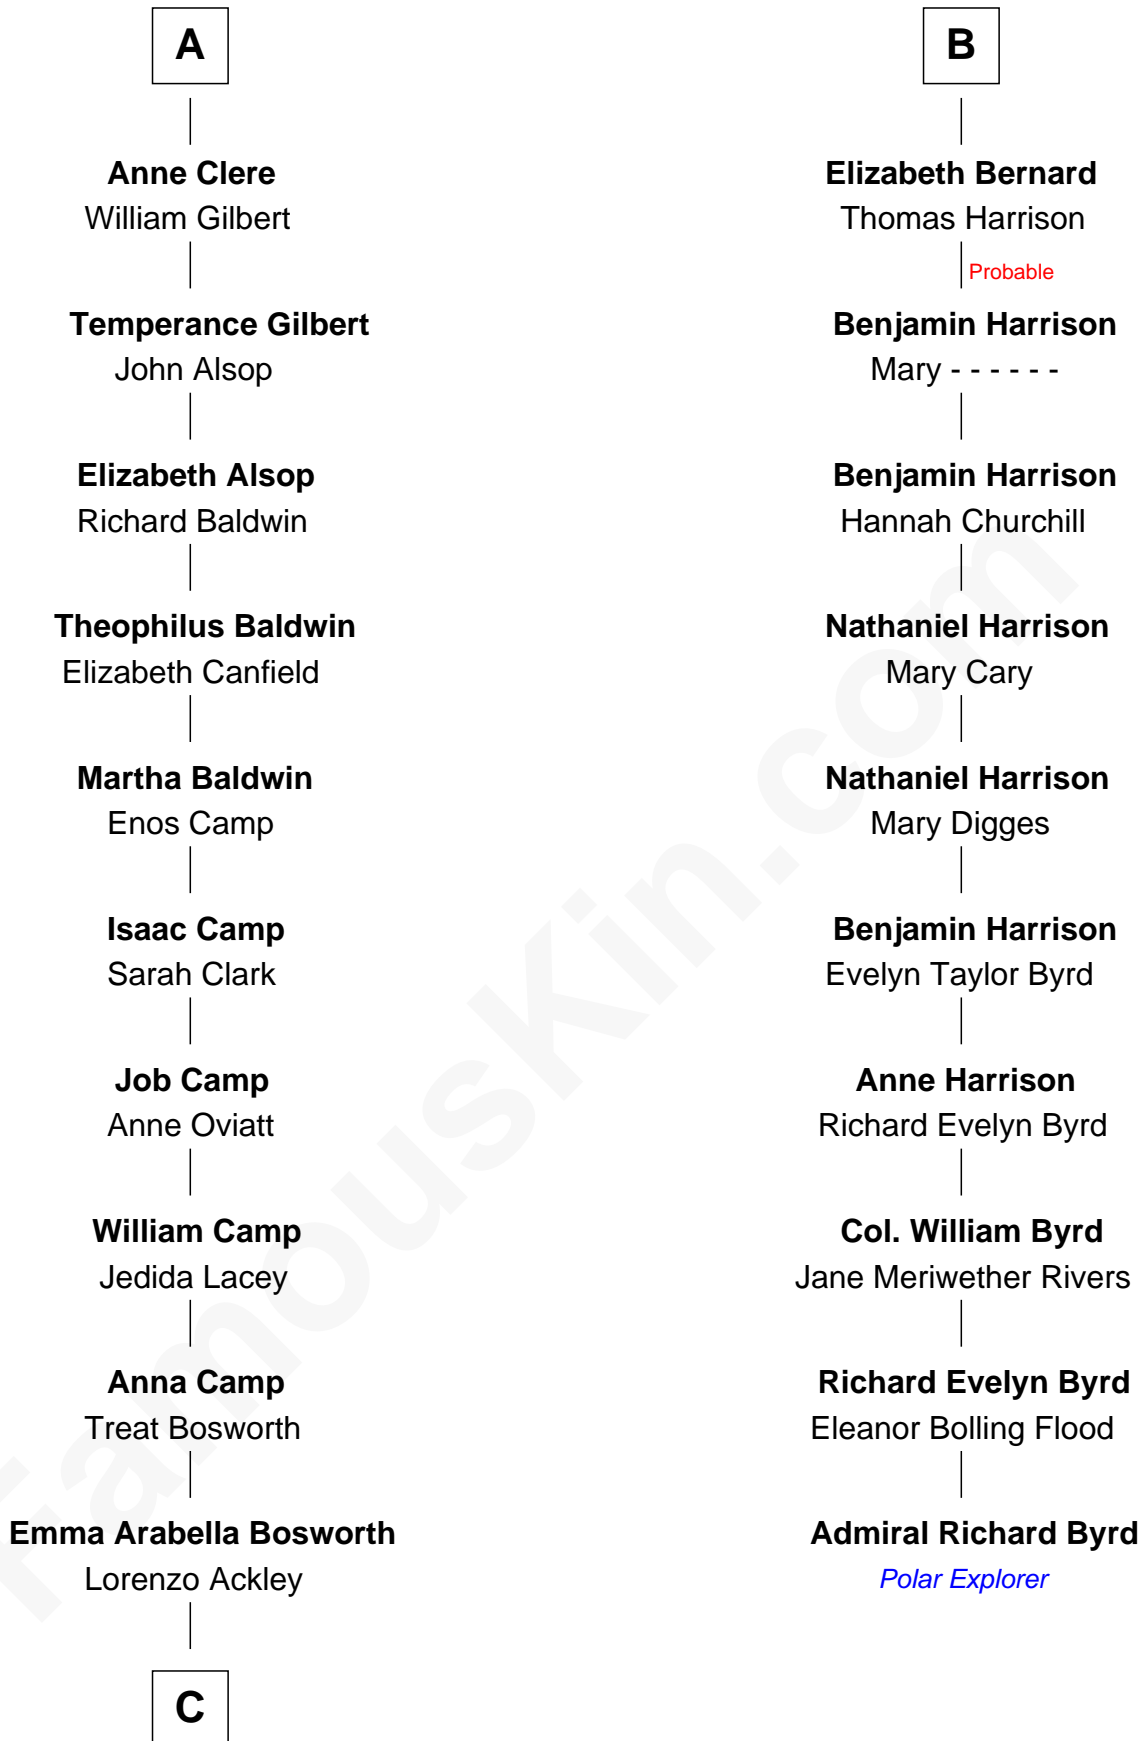

FamousKin.com
Relationship Chart of
Sydney Biddle Barrows
Mayflower Madam

16th cousin 5 times removed of
Admiral Richard Byrd
Polar Explorer

John de Welles
Maud de Roos

Anne de Welles
James Butler

James Butler
Joan Beauchamp

Sir Thomas Butler
Anne Hankeford

Margaret Butler
Sir William Boleyn

Alice Boleyn
Sir Robert Clere

Sir John Clere
Anne Tyrrell

Sir Edmund Clere
Frances Fulmerston

A

Margery de Welles
Stephen le Scrope

John le Scrope
Elizabeth Chaworth

Elizabeth le Scrope
Sir Henry le Scrope

Margaret Scrope
John Bernard

John Bernard
Margaret Daundelyn

John Bernard
Cecily Muscote

Francis Bernard
Alice Hazlewood

B

C

—
Helen Eva Ackley
William Gildersleeve Parke

—
Elizabeth Parke
Percy Ballantine

—
John Boyd Ballantine
Anne L. Crawford

—
Jeannette Ballantine
Donald Byers Barrows

—
Sydney Biddle Barrows
Mayflower Madam