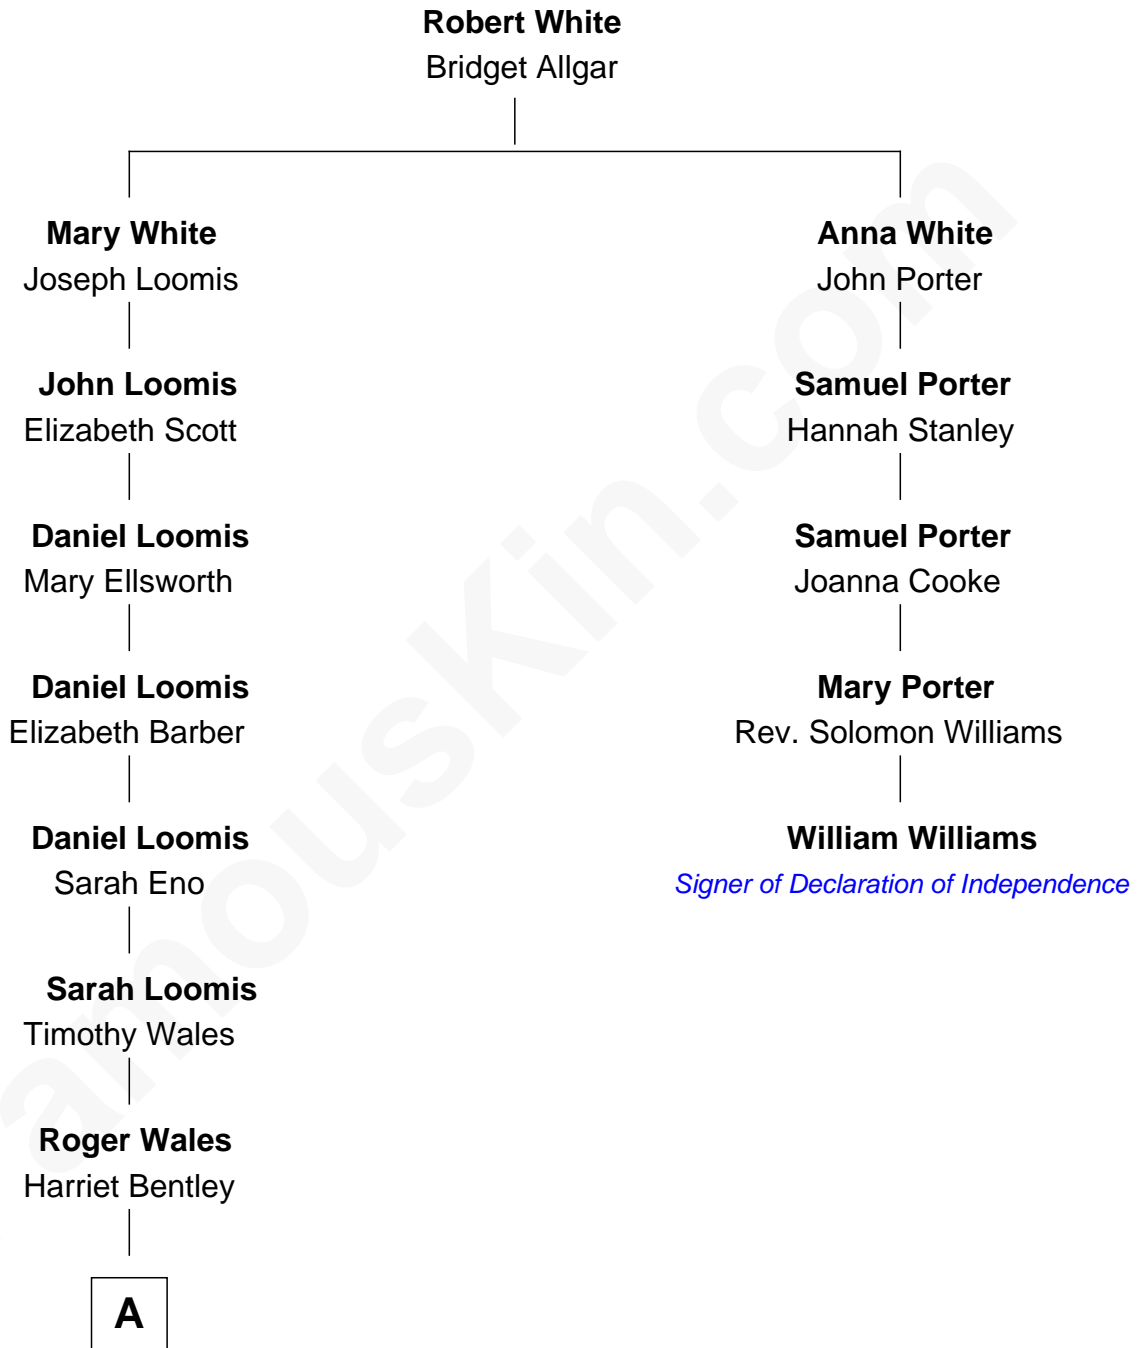

FamousKin.com
Relationship Chart of
Sydney Biddle Barrows
Mayflower Madam

4th cousin 8 times removed of

William Williams
Signer of the Declaration of Independence

A

—
Eli Benley Wales

Sarah Hughes

—
Mary Hughes Wales

Walter Almer Barrows

—
Walter Almer Barrows

Sarah Olive Byers

—
Donald Byers Barrows

Sydney Biddle

—
Donald Byers Barrows

Jeannette Ballantine

—
Sydney Biddle Barrows

Mayflower Madam

FamousKin.com