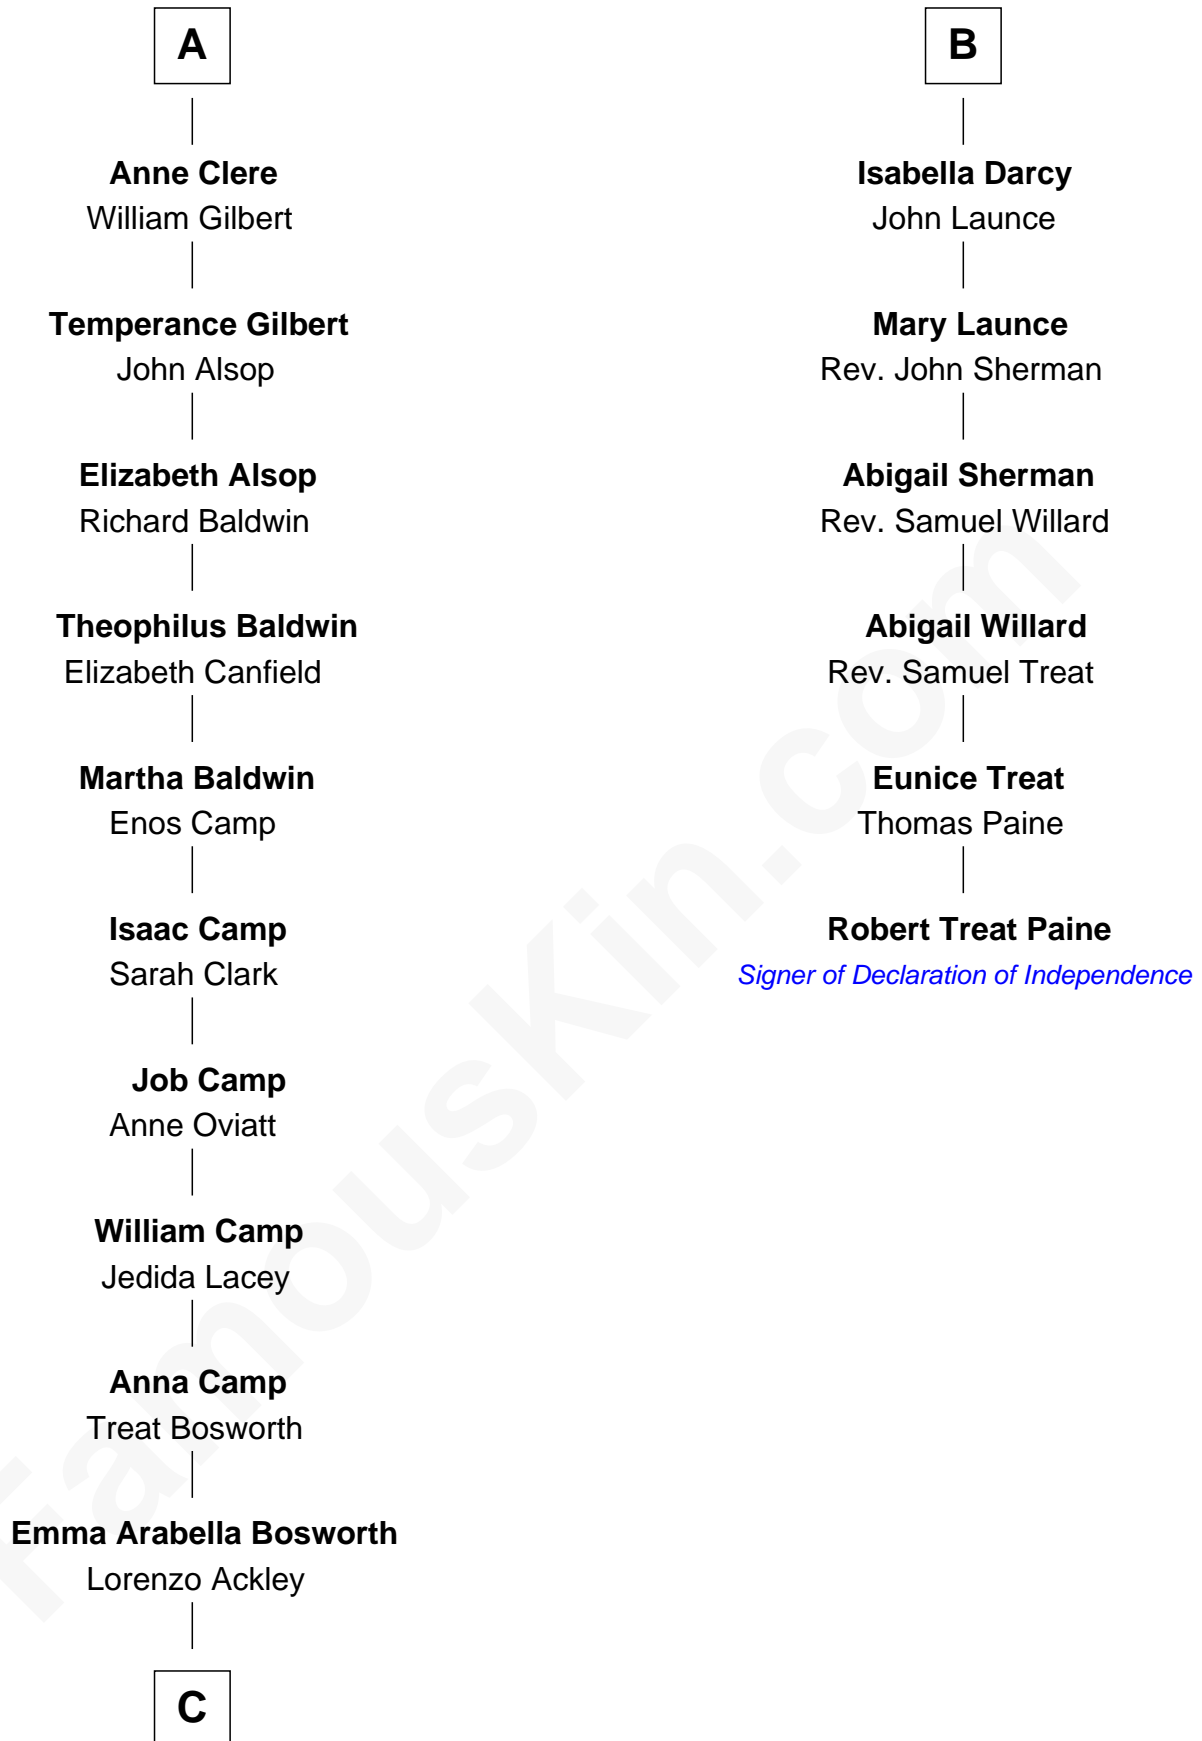

FamousKin.com

Relationship Chart of Sydney Biddle Barrows

Mayflower Madam

12th cousin 9 times removed of

Robert Treat Paine

Signer of the Declaration of Independence

C

—
Helen Eva Ackley
William Gildersleeve Parke