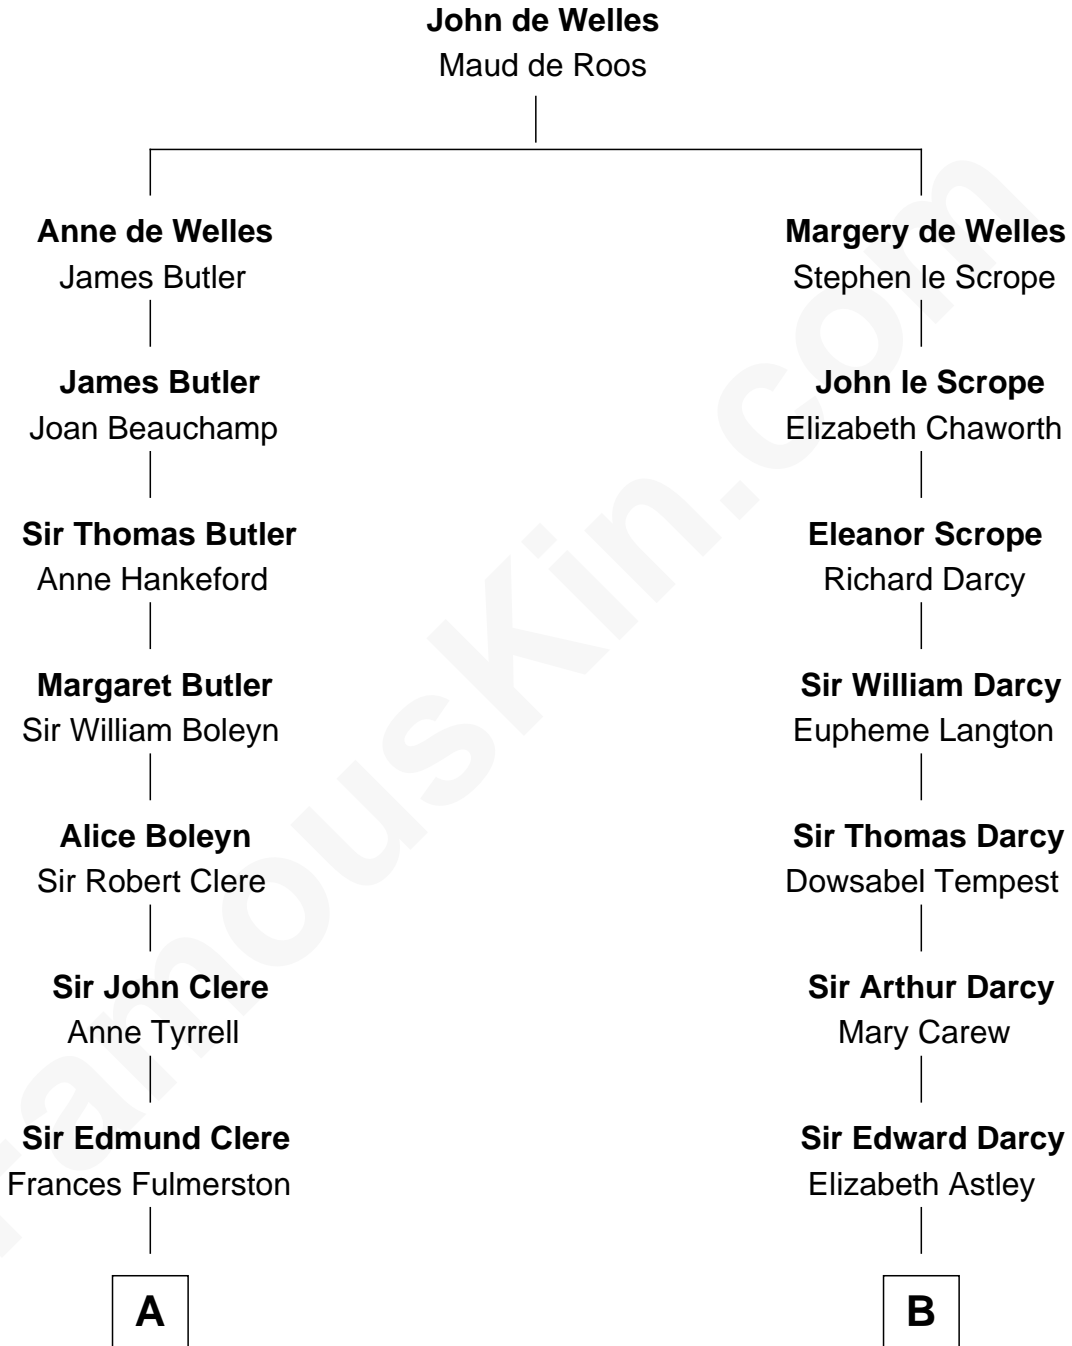

FamousKin.com

Relationship Chart of Sydney Biddle Barrows

Mayflower Madam

12th cousin 9 times removed of

Robert Treat Paine

Signer of the Declaration of Independence

C

—
Helen Eva Ackley
William Gildersleeve Parke

—
Elizabeth Parke
Percy Ballantine

—
John Boyd Ballantine
Anne L. Crawford

—
Jeannette Ballantine
Donald Byers Barrows

—
Sydney Biddle Barrows
Mayflower Madam