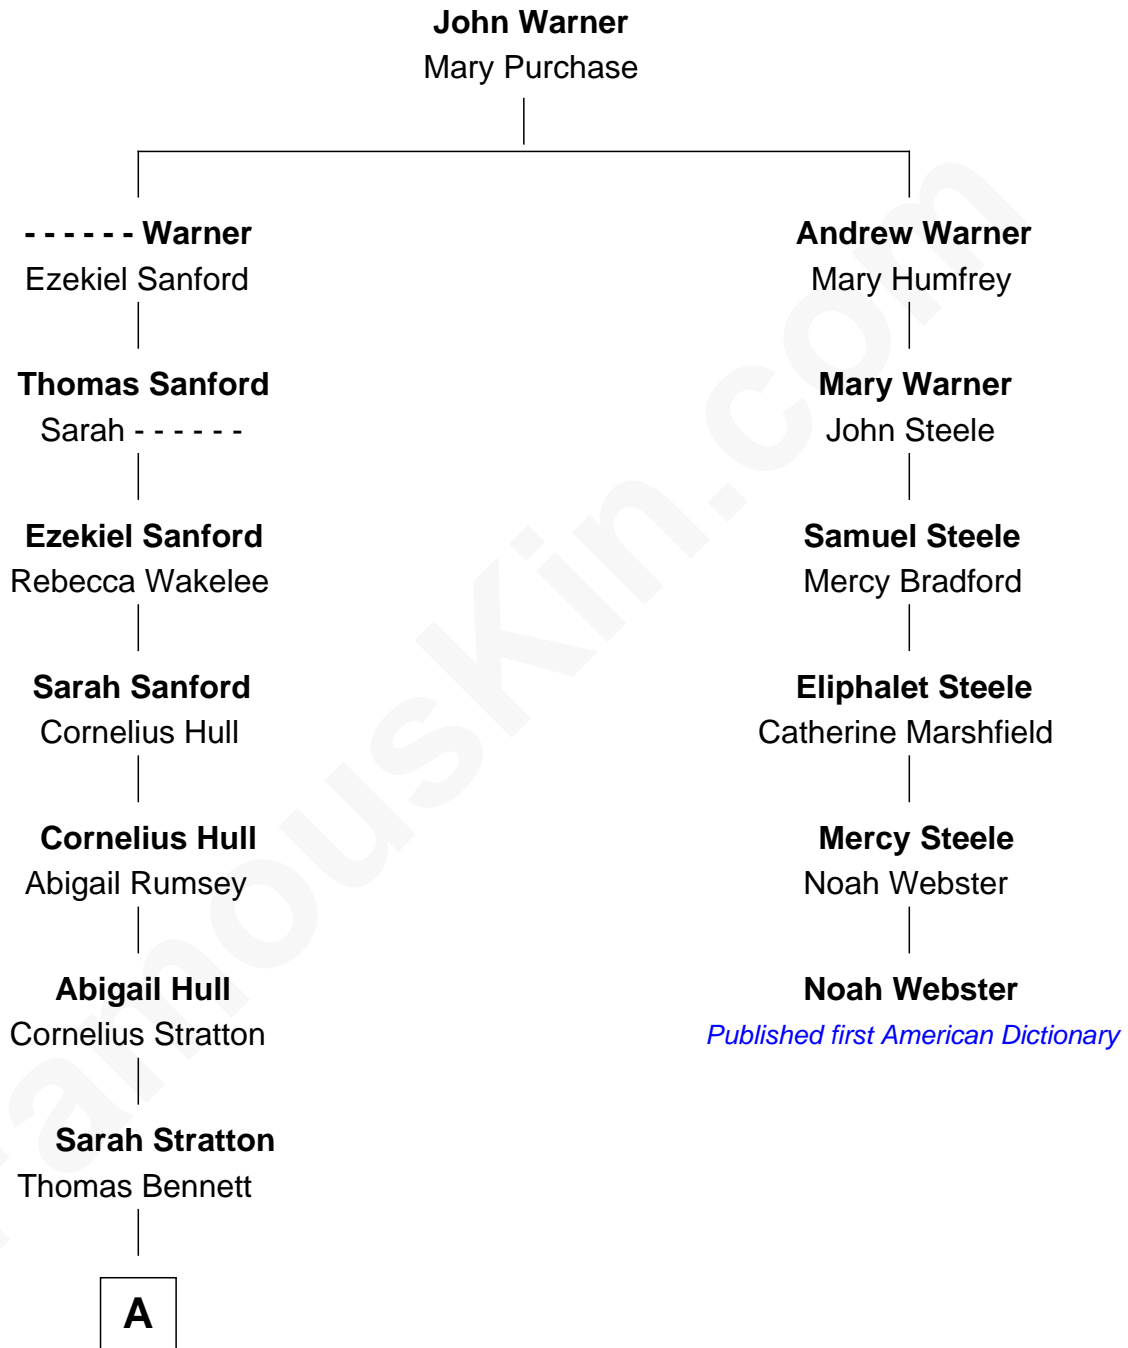

FamousKin.com
Relationship Chart of
Sydney Biddle Barrows
Mayflower Madam

5th cousin 8 times removed of

Noah Webster
Published first American Dictionary

A

—
Abigail Bennett

Harry Ackley

—
Lorenzo Ackley

Emma Arabella Bosworth

—
Helen Eva Ackley

William Gildersleeve Parke

—
Elizabeth Parke

Percy Ballantine

—
John Boyd Ballantine

Anne L. Crawford

—
Jeannette Ballantine

Donald Byers Barrows

—
Sydney Biddle Barrows

Mayflower Madam