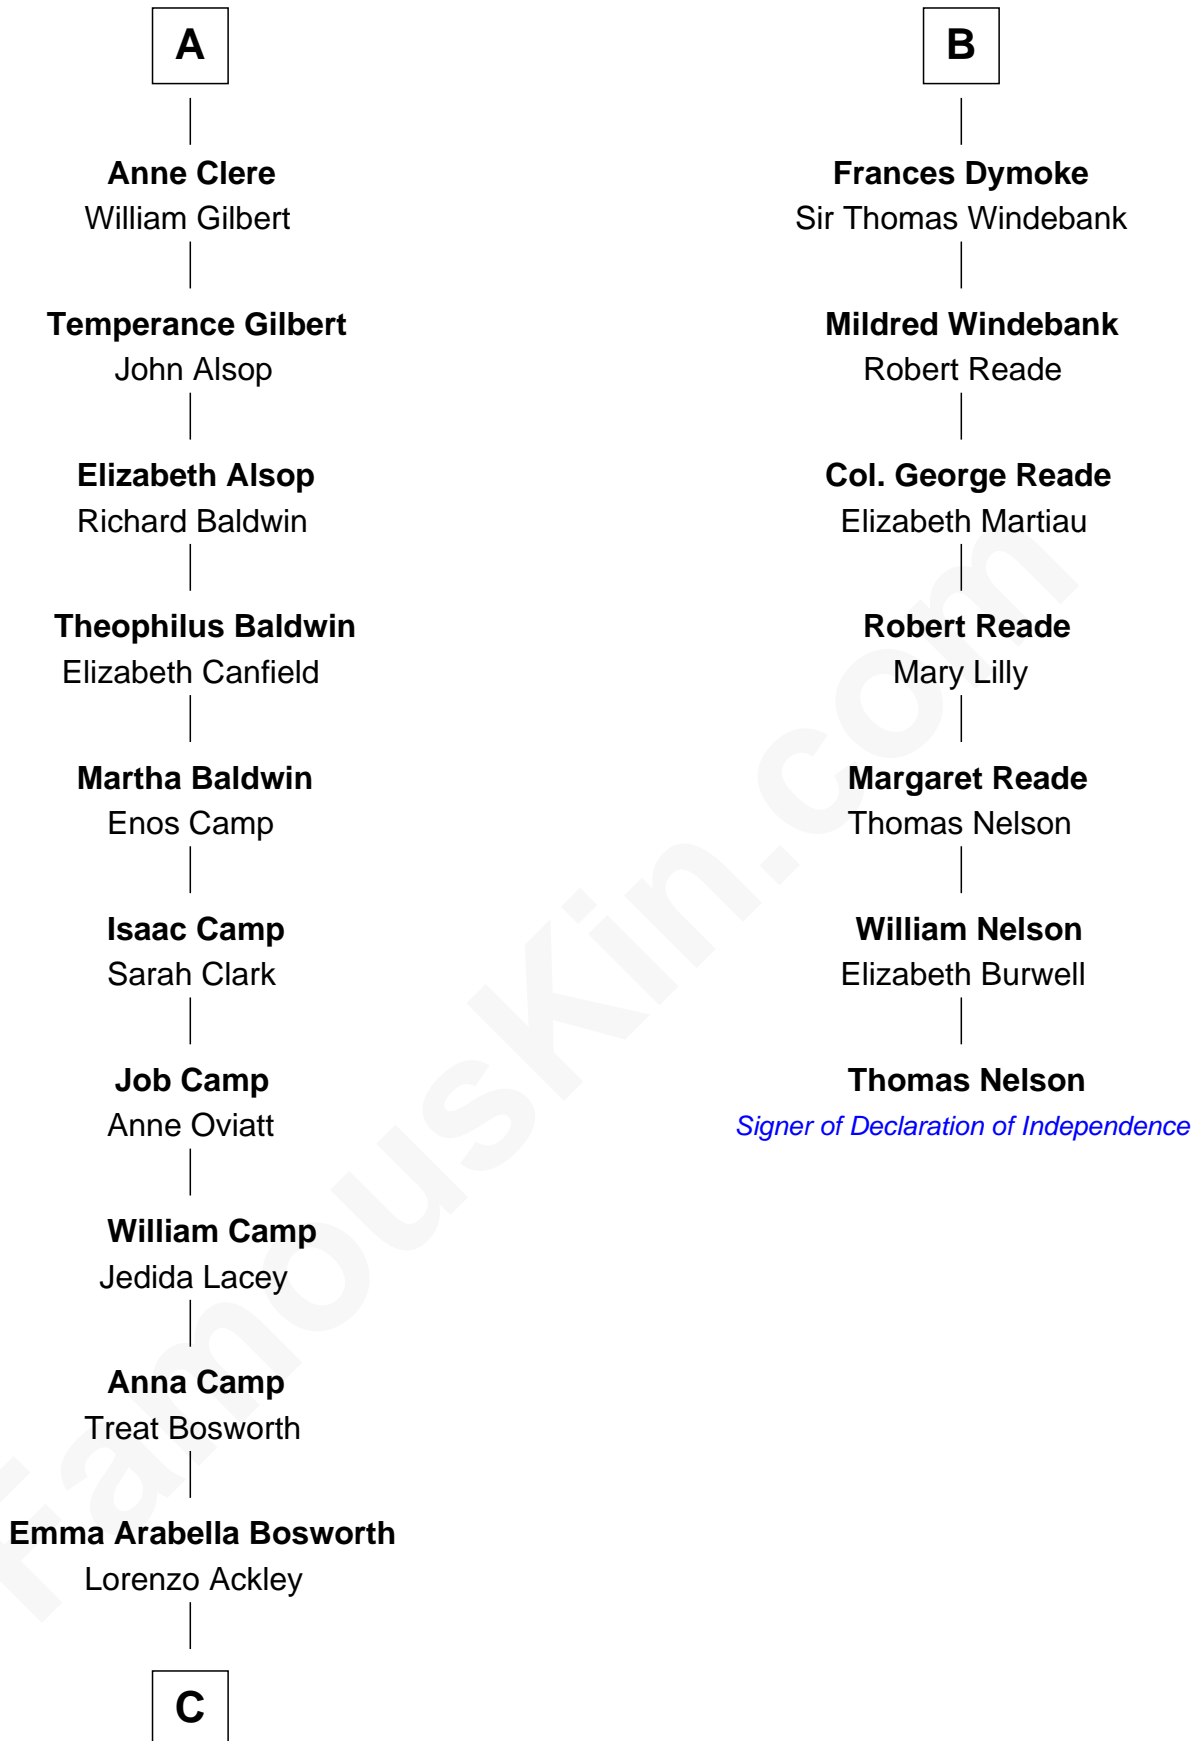

## Relationship Chart of

### Sydney Biddle Barrows

*Mayflower Madam*

13th cousin 8 times removed of

**Thomas Nelson**

*Signer of the Declaration of Independence*

**C**

**Helen Eva Ackley**  
William Gildersleeve Parke

**Elizabeth Parke**  
Percy Ballantine

**John Boyd Ballantine**  
Anne L. Crawford

**Jeannette Ballantine**  
Donald Byers Barrows

**Sydney Biddle Barrows**  
*Mayflower Madam*

FamousKin.com