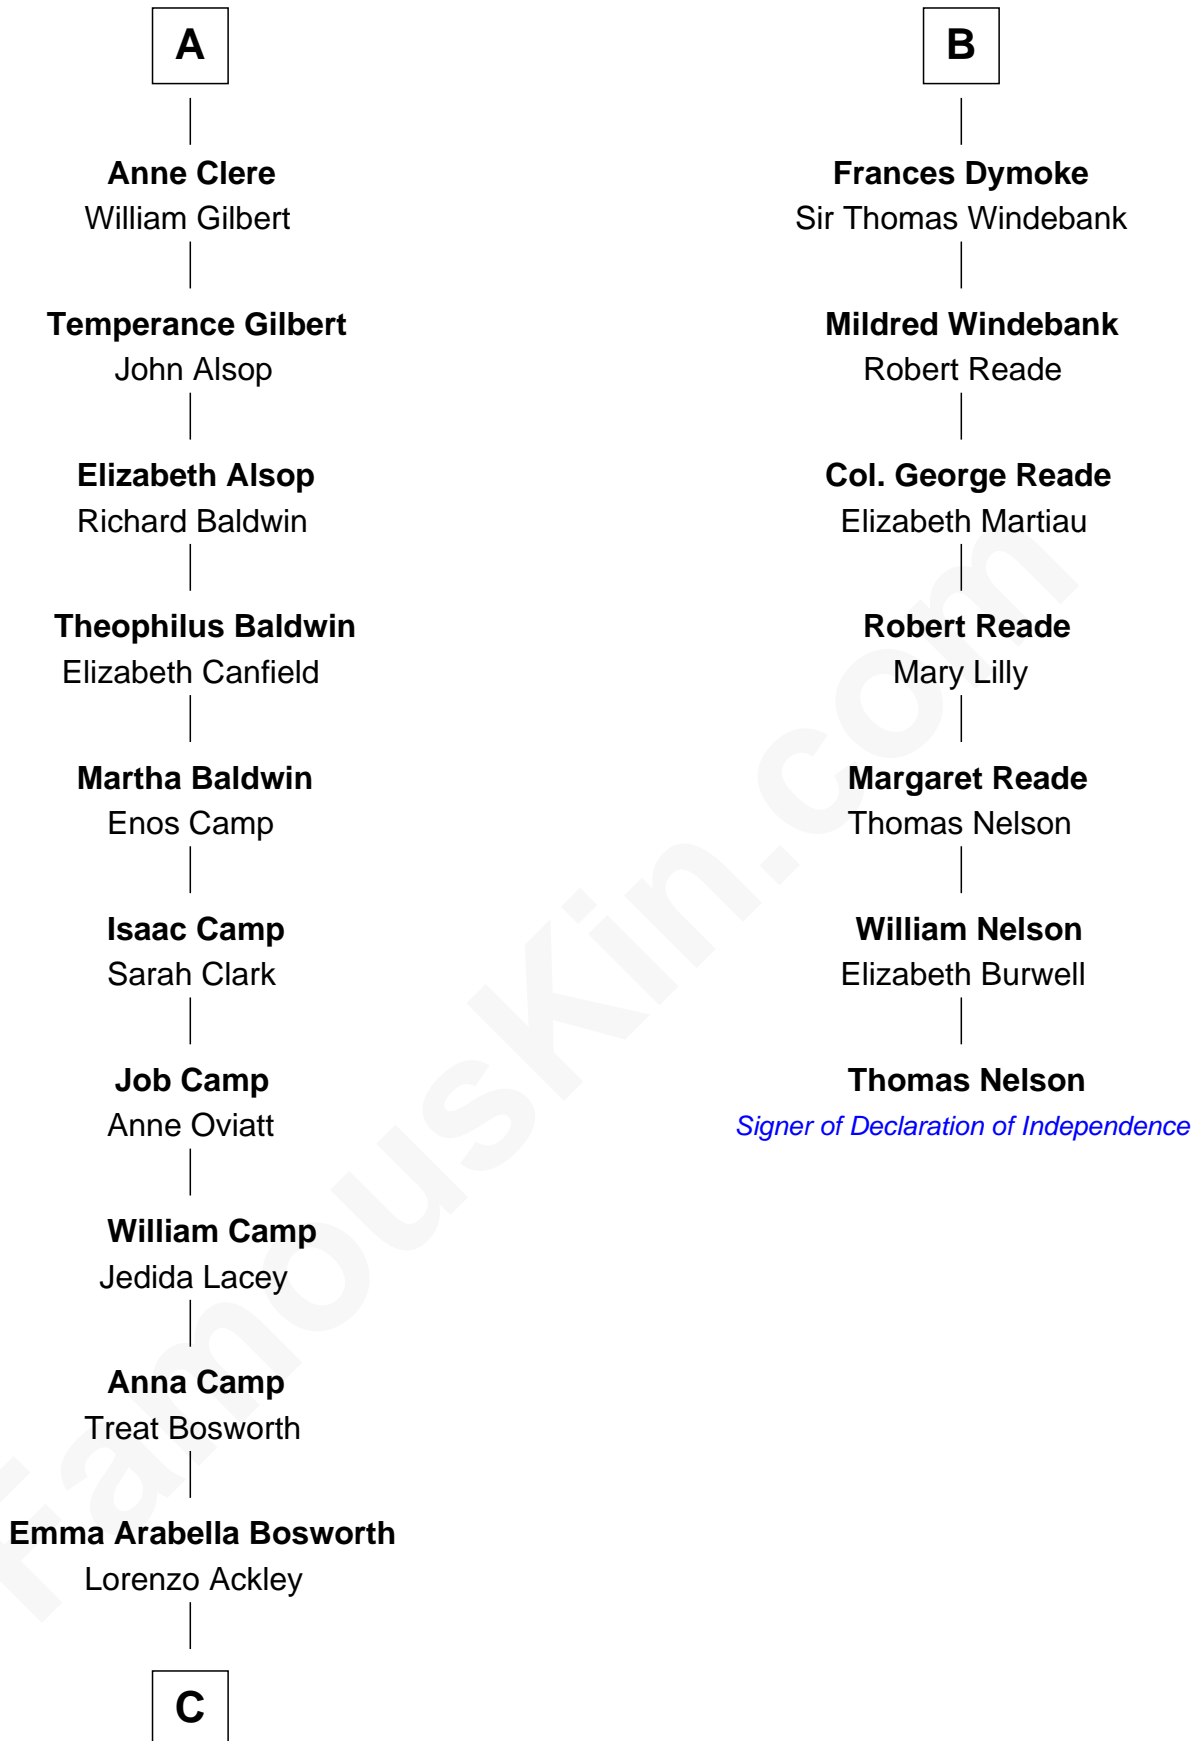

FamousKin.com

Relationship Chart of Sydney Biddle Barrows

Mayflower Madam

13th cousin 8 times removed of

Thomas Nelson

Signer of the Declaration of Independence

C

—
Helen Eva Ackley
William Gildersleeve Parke