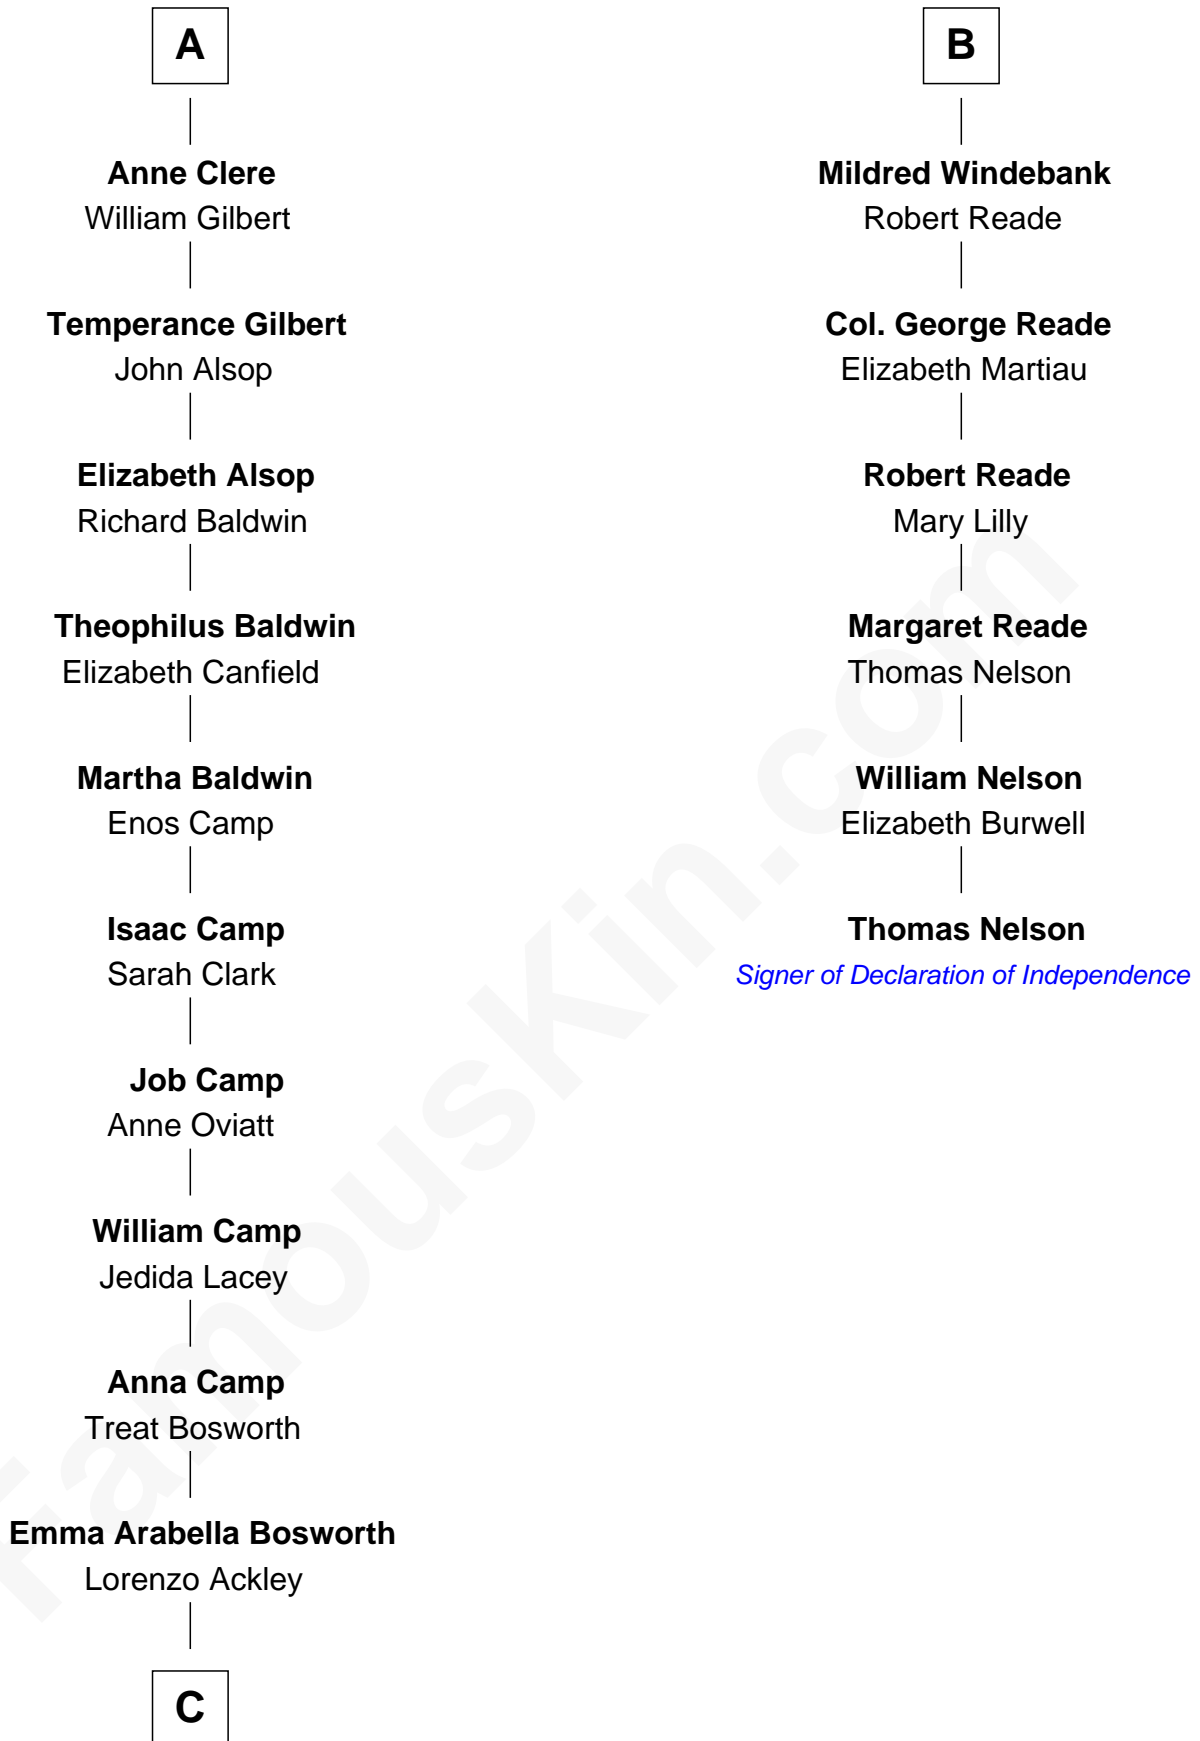

FamousKin.com

Relationship Chart of Sydney Biddle Barrows

Mayflower Madam

12th cousin 9 times removed of

Thomas Nelson

Signer of the Declaration of Independence

C

—
Helen Eva Ackley
William Gildersleeve Parke