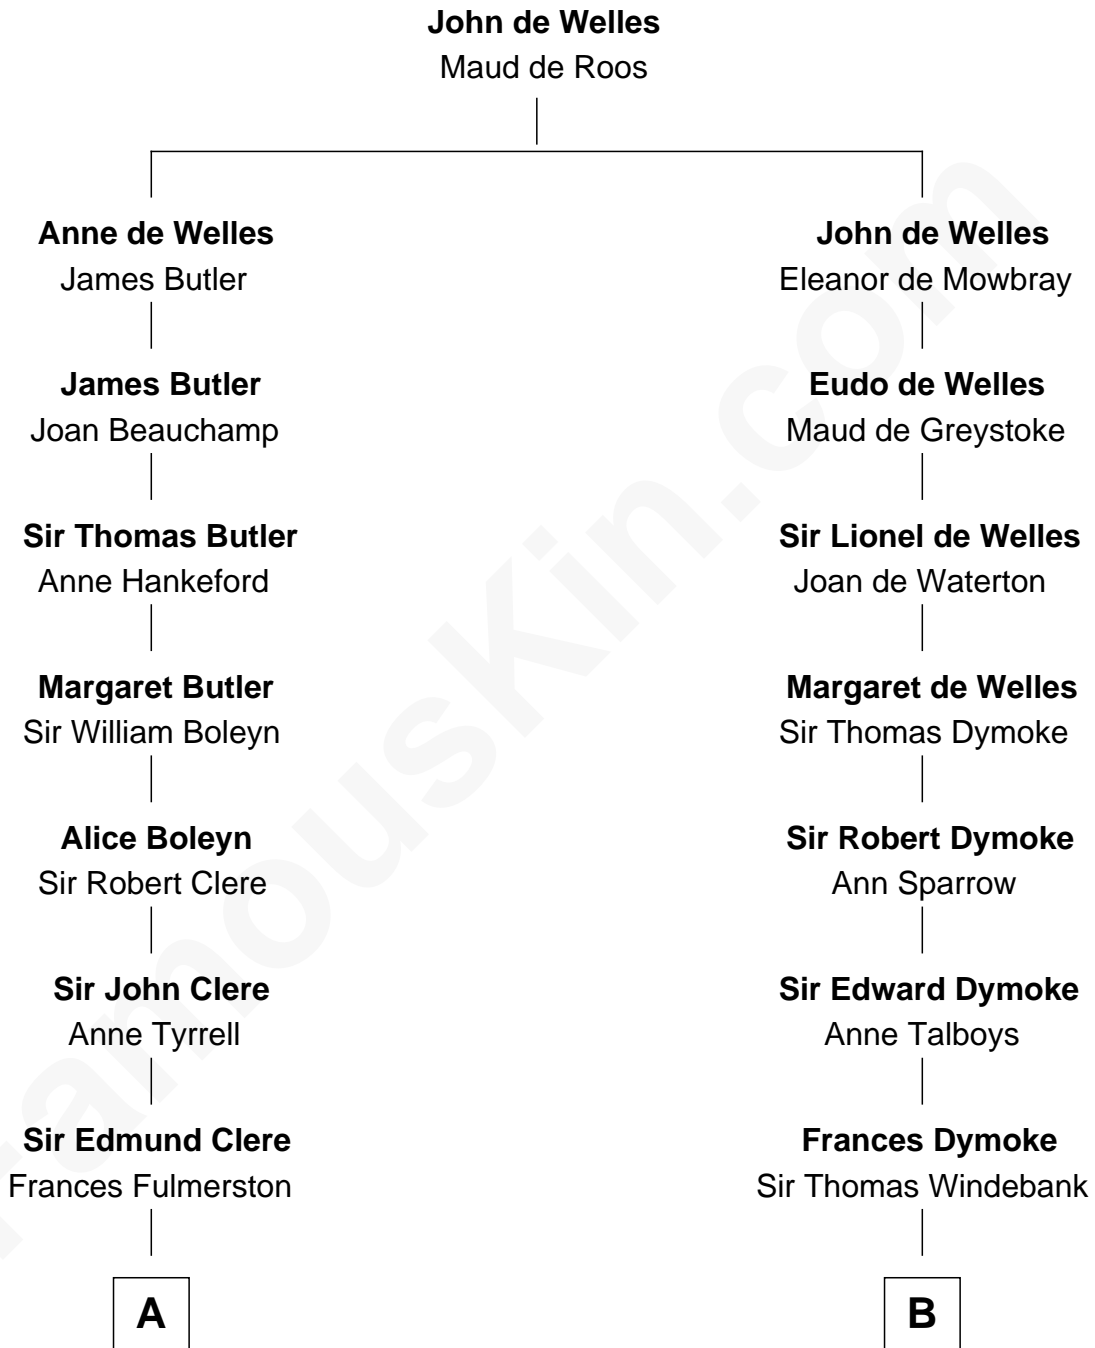

FamousKin.com

Relationship Chart of Sydney Biddle Barrows

Mayflower Madam

12th cousin 9 times removed of

Thomas Nelson

Signer of the Declaration of Independence

C

—
Helen Eva Ackley
William Gildersleeve Parke

—
Elizabeth Parke
Percy Ballantine

—
John Boyd Ballantine
Anne L. Crawford

—
Jeannette Ballantine
Donald Byers Barrows

—
Sydney Biddle Barrows
Mayflower Madam

FamousKin.com