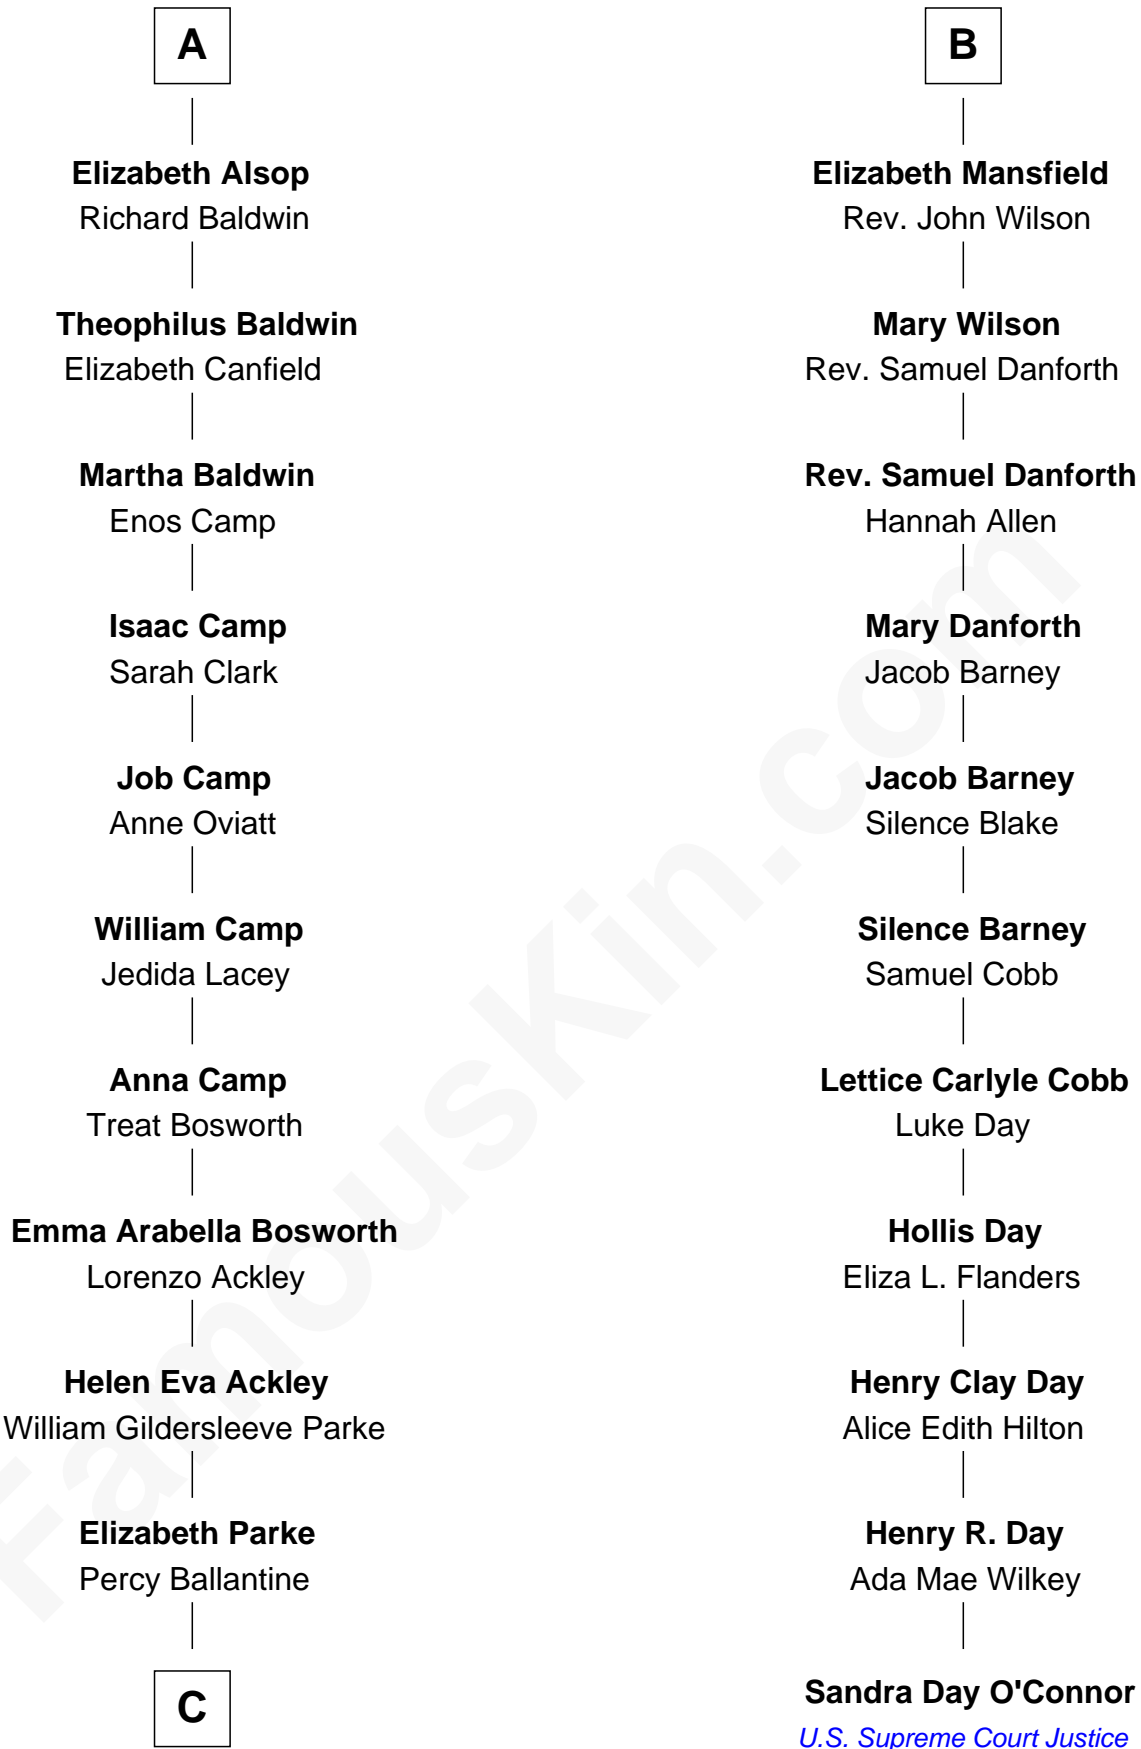

**FamousKin.com**  
**Relationship Chart of**  
**Sydney Biddle Barrows**

*Mayflower Madam*

17th cousin 2 times removed of

**Sandra Day O'Connor**

*First Female U.S. Supreme Court Justice*

**C**

—  
**John Boyd Ballantine**

Anne L. Crawford

—  
**Jeannette Ballantine**

Donald Byers Barrows

—  
**Sydney Biddle Barrows**

*Mayflower Madam*

FamousKin.com