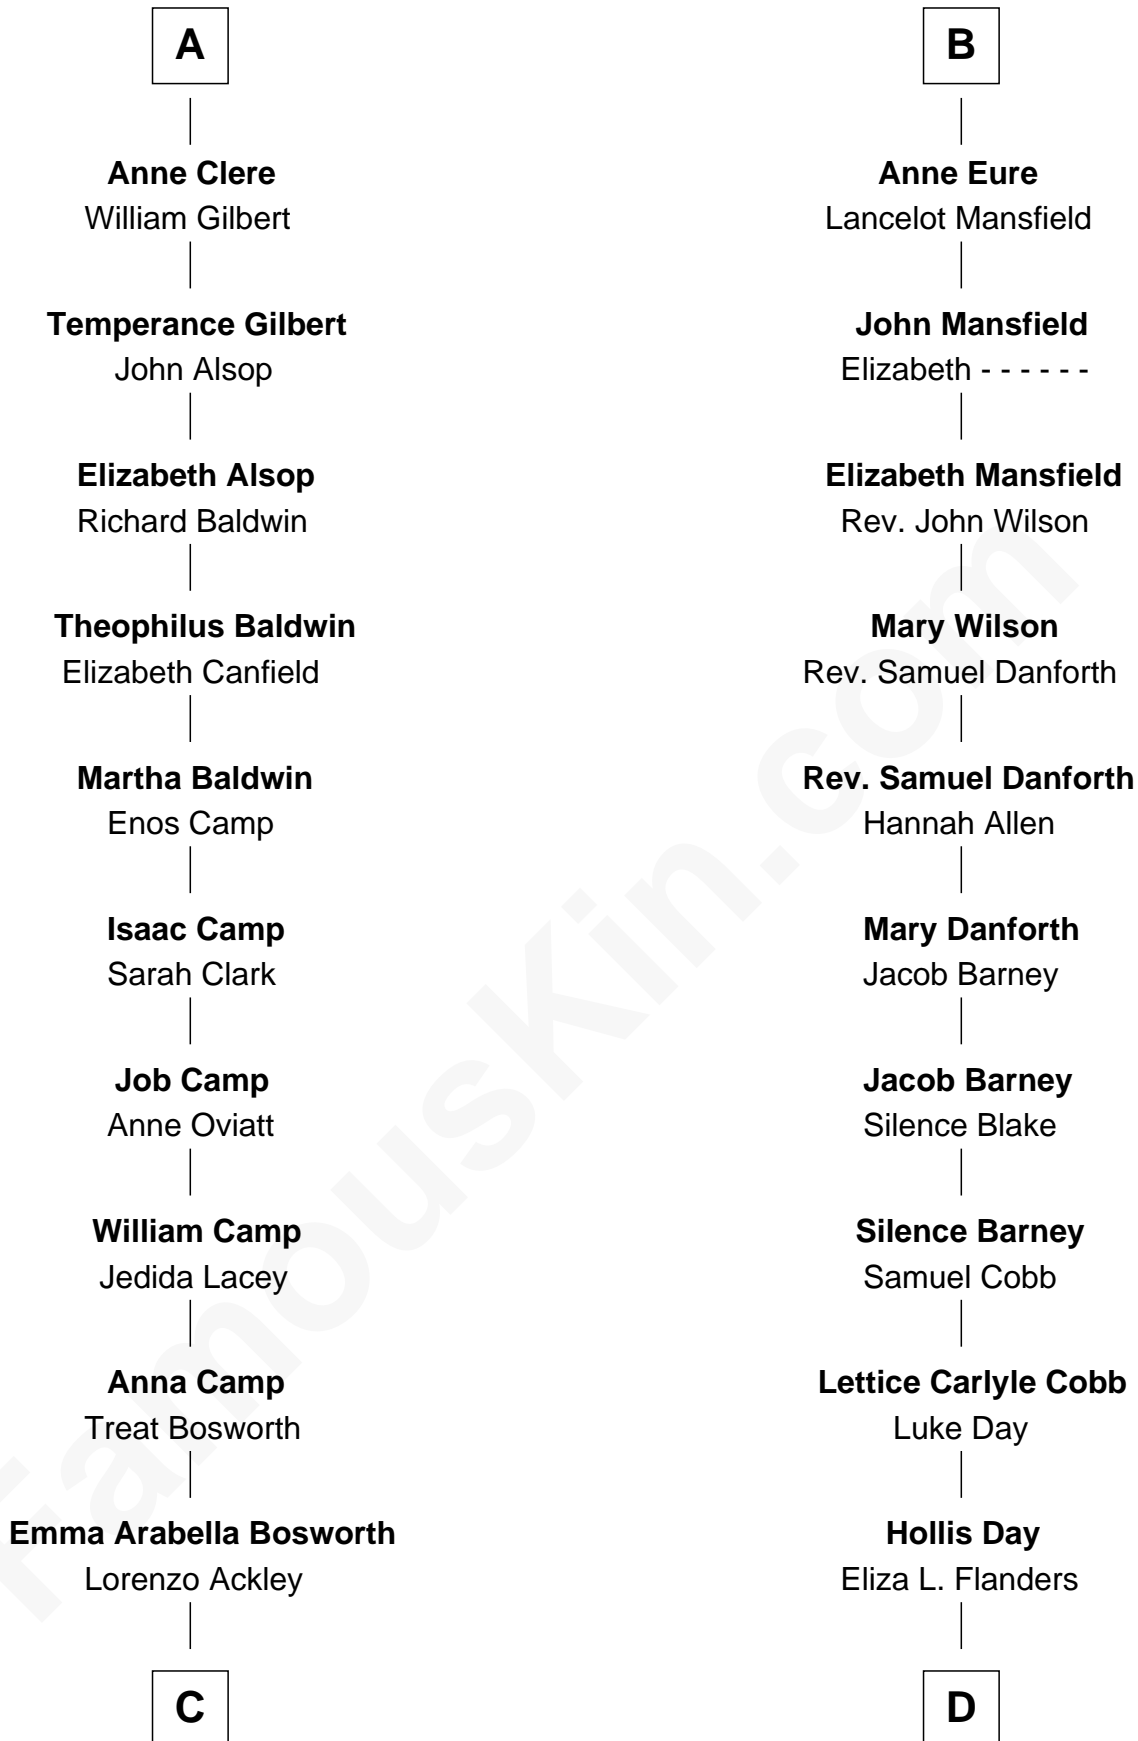

FamousKin.com
Relationship Chart of
Sydney Biddle Barrows
Mayflower Madam

19th cousin 2 times removed of

Sandra Day O'Connor
First Female U.S. Supreme Court Justice

C

Helen Eva Ackley
William Gildersleeve Parke

Elizabeth Parke
Percy Ballantine

John Boyd Ballantine
Anne L. Crawford

Jeannette Ballantine
Donald Byers Barrows

Sydney Biddle Barrows
Mayflower Madam

D

Henry Clay Day
Alice Edith Hilton

Henry R. Day
Ada Mae Wilkey