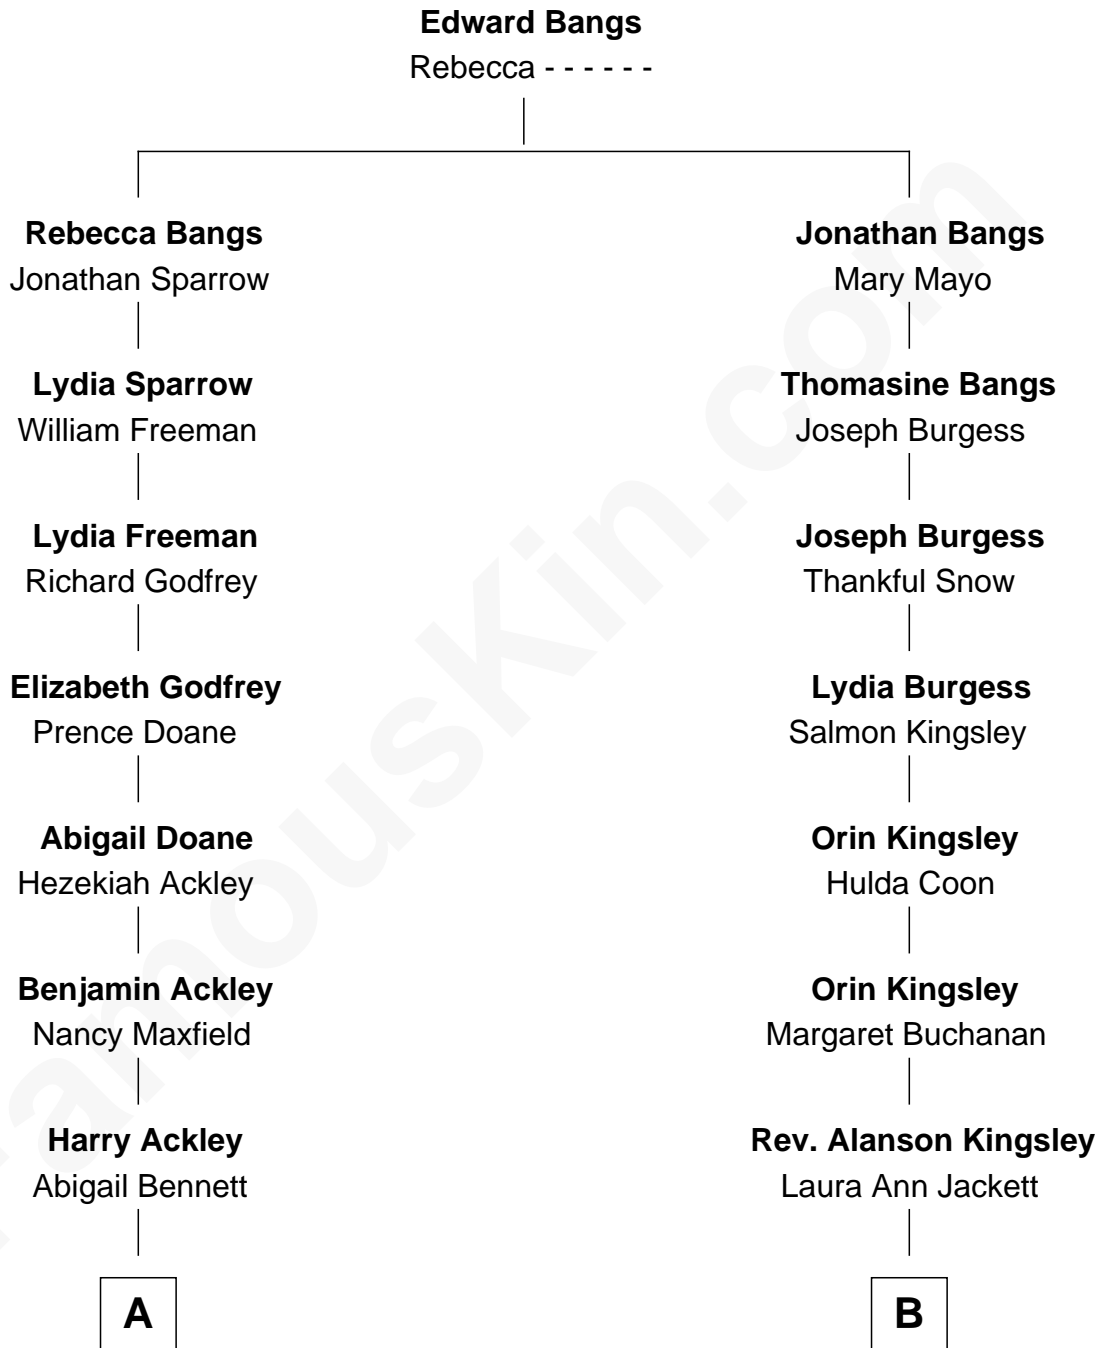

**FamousKin.com**  
**Relationship Chart of**  
**Sydney Biddle Barrows**  
*Mayflower Madam*

11th cousin 1 time removed of

**Taylor Swift**  
*Singer and Songwriter*

**A**

**Lorenzo Ackley**  
Emma Arabella Bosworth

**Helen Eva Ackley**  
William Gildersleeve Parke

**Elizabeth Parke**  
Percy Ballantine

**John Boyd Ballantine**  
Anne L. Crawford

**Jeannette Ballantine**  
Donald Byers Barrows

**Sydney Biddle Barrows**  
*Mayflower Madam*

**B**

**Barbara Maria Jane Kingsley**  
Willis Wilbur Thompson

**Bernice Maude Thompson**  
Archie Dean Swift

**Archie Dean Swift**  
Rose Baldi Douglas

**Scott Kingsley Swift**  
Andrea G. Finlay

**Taylor Swift**  
*Singer and Songwriter*