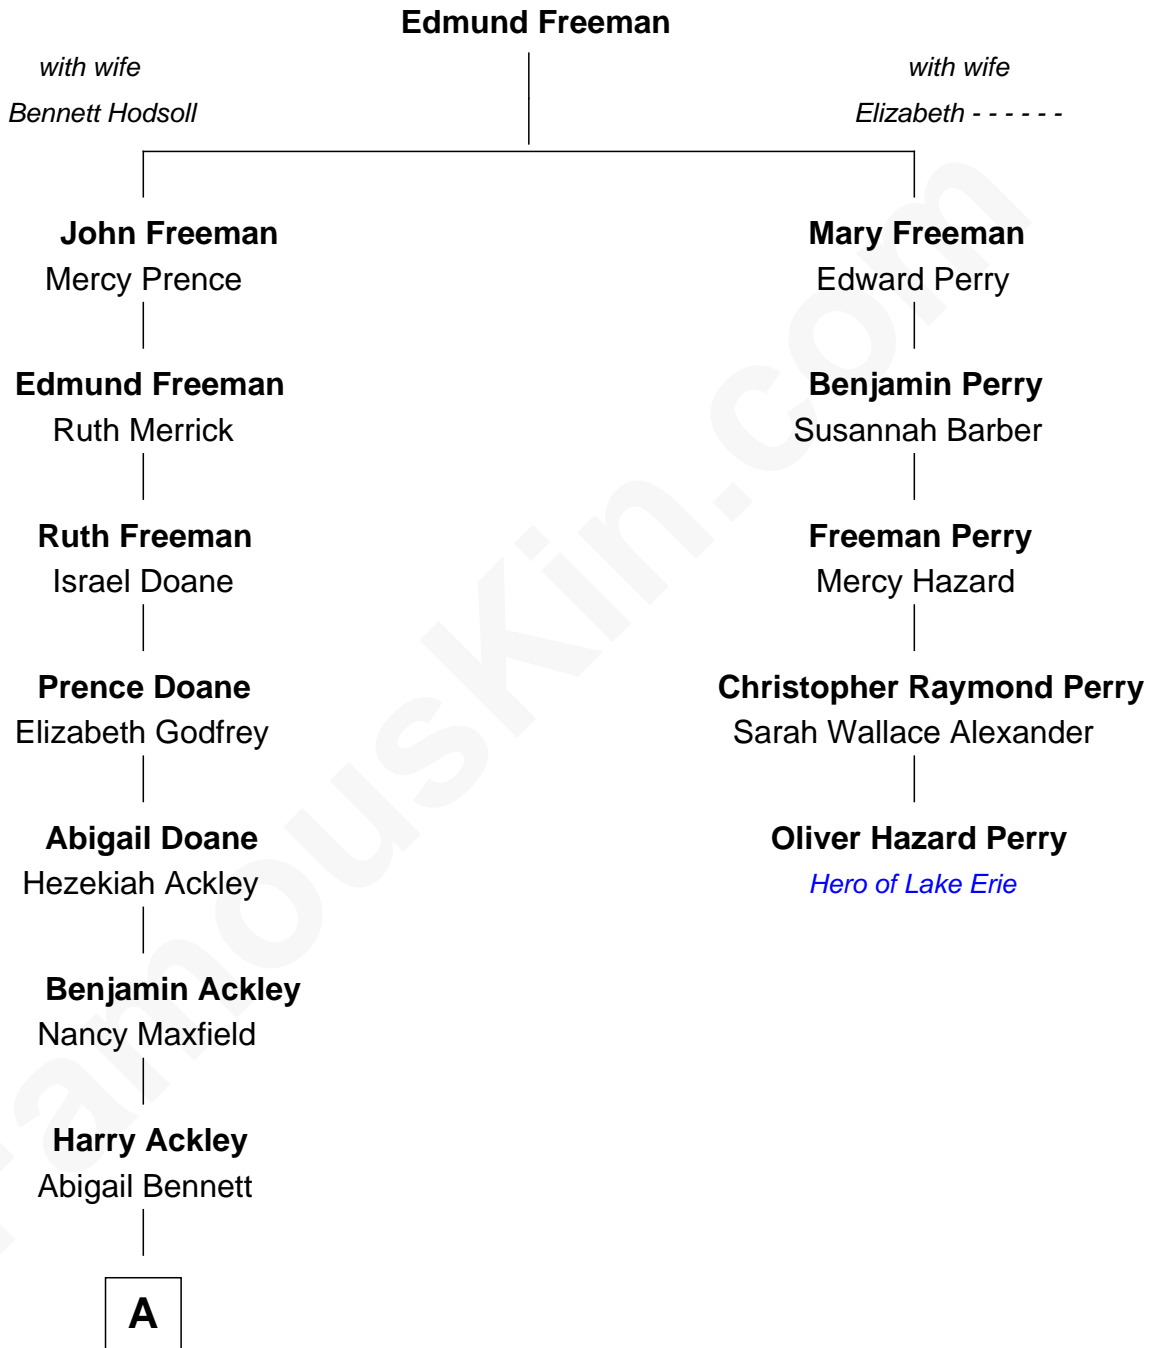

FamousKin.com
Relationship Chart of
Sydney Biddle Barrows
Mayflower Madam

4th cousin 8 times removed of

Oliver Hazard Perry
Hero of Lake Erie during the War of 1812

A

—
Lorenzo Ackley
Emma Arabella Bosworth

—
Helen Eva Ackley
William Gildersleeve Parke

—
Elizabeth Parke
Percy Ballantine

—
John Boyd Ballantine
Anne L. Crawford

—
Jeannette Ballantine
Donald Byers Barrows

—
Sydney Biddle Barrows
Mayflower Madam