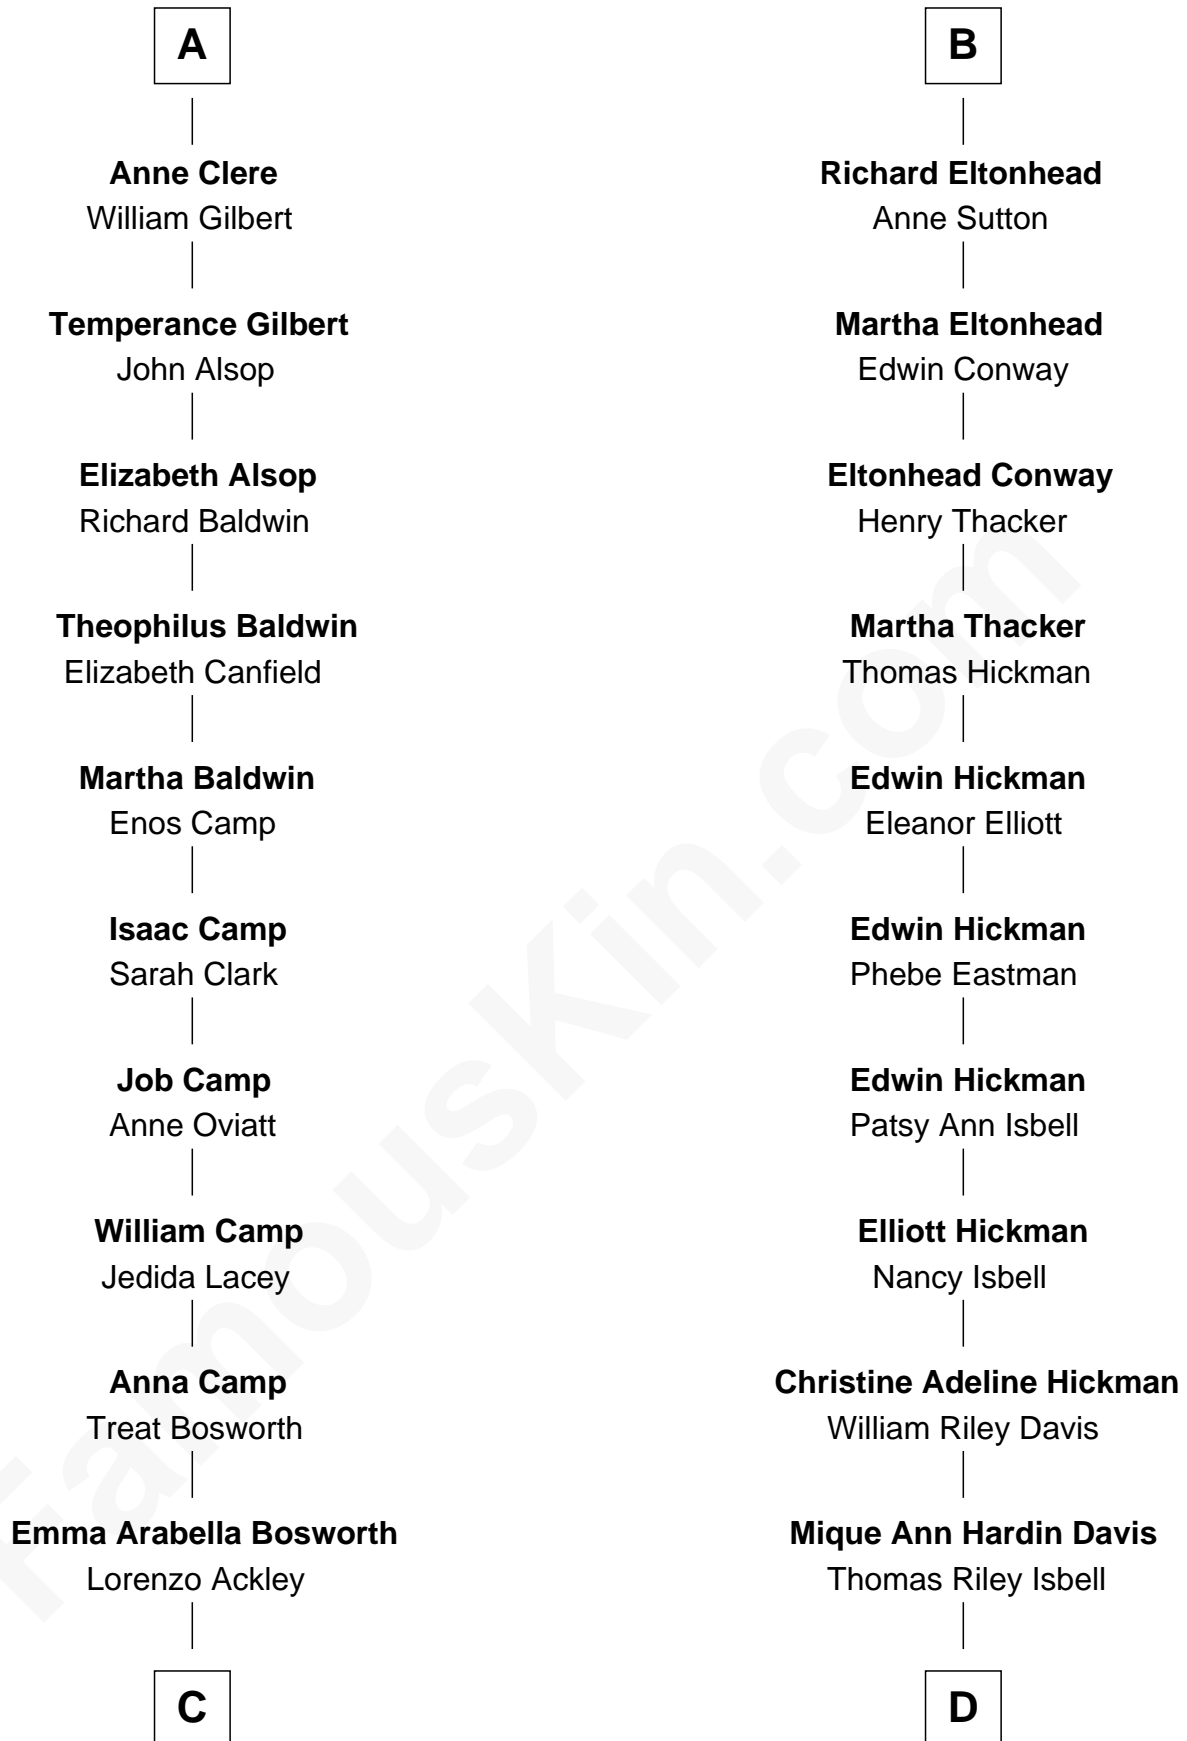

## Relationship Chart of Sydney Biddle Barrows

*Mayflower Madam*

21st cousin of

**Brad Pitt**  
*Movie Actor*

**Sir Richard Fitzalan**  
Elizabeth de Bohun

**Joan Fitzalan**  
Sir William Beauchamp

**Joan Beauchamp**  
James Butler

**Sir Thomas Butler**  
Anne Hankeford

**Margaret Butler**  
Sir William Boleyn

**Alice Boleyn**  
Sir Robert Clere

**Sir John Clere**  
Anne Tyrrell

**Sir Edmund Clere**  
Frances Fulmerston

**A**

**Elizabeth Fitzalan**  
Sir Robert Goushill

**Joan Goushill**  
Sir Thomas Stanley

**Katherine Stanley**  
Sir John Savage

**Dulcia Savage**  
Sir Henry Bold

**Maud Bold**  
Thomas Gerard

**Jennet Gerard**  
Richard Eltonhead

**William Eltonhead**  
Anne Bowers

**B**

**C**

**Helen Eva Ackley**  
William Gildersleeve Parke

**Elizabeth Parke**  
Percy Ballantine

**John Boyd Ballantine**  
Anne L. Crawford

**Jeannette Ballantine**  
Donald Byers Barrows

**Sydney Biddle Barrows**  
*Mayflower Madam*