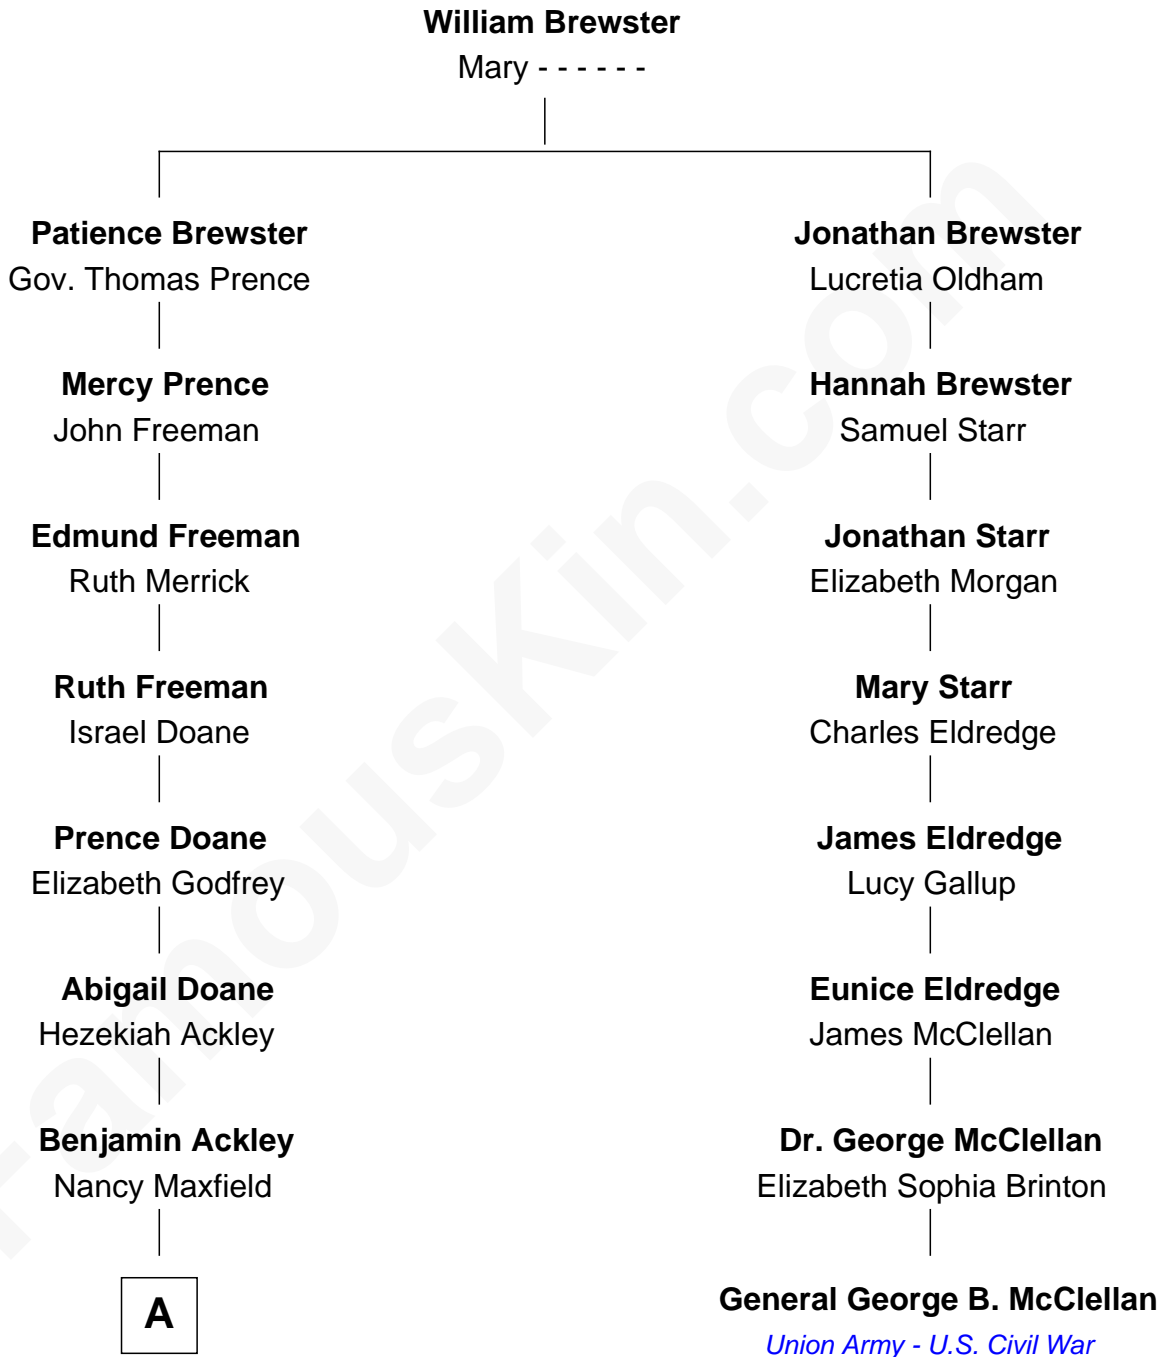

## Relationship Chart of

### Sydney Biddle Barrows

*Mayflower Madam*

7th cousin 6 times removed of

### General George B. McClellan

*Union Army - U.S. Civil War*

**A**

—  
**Harry Ackley**  
Abigail Bennett

—  
**Lorenzo Ackley**  
Emma Arabella Bosworth

—  
**Helen Eva Ackley**  
William Gildersleeve Parke