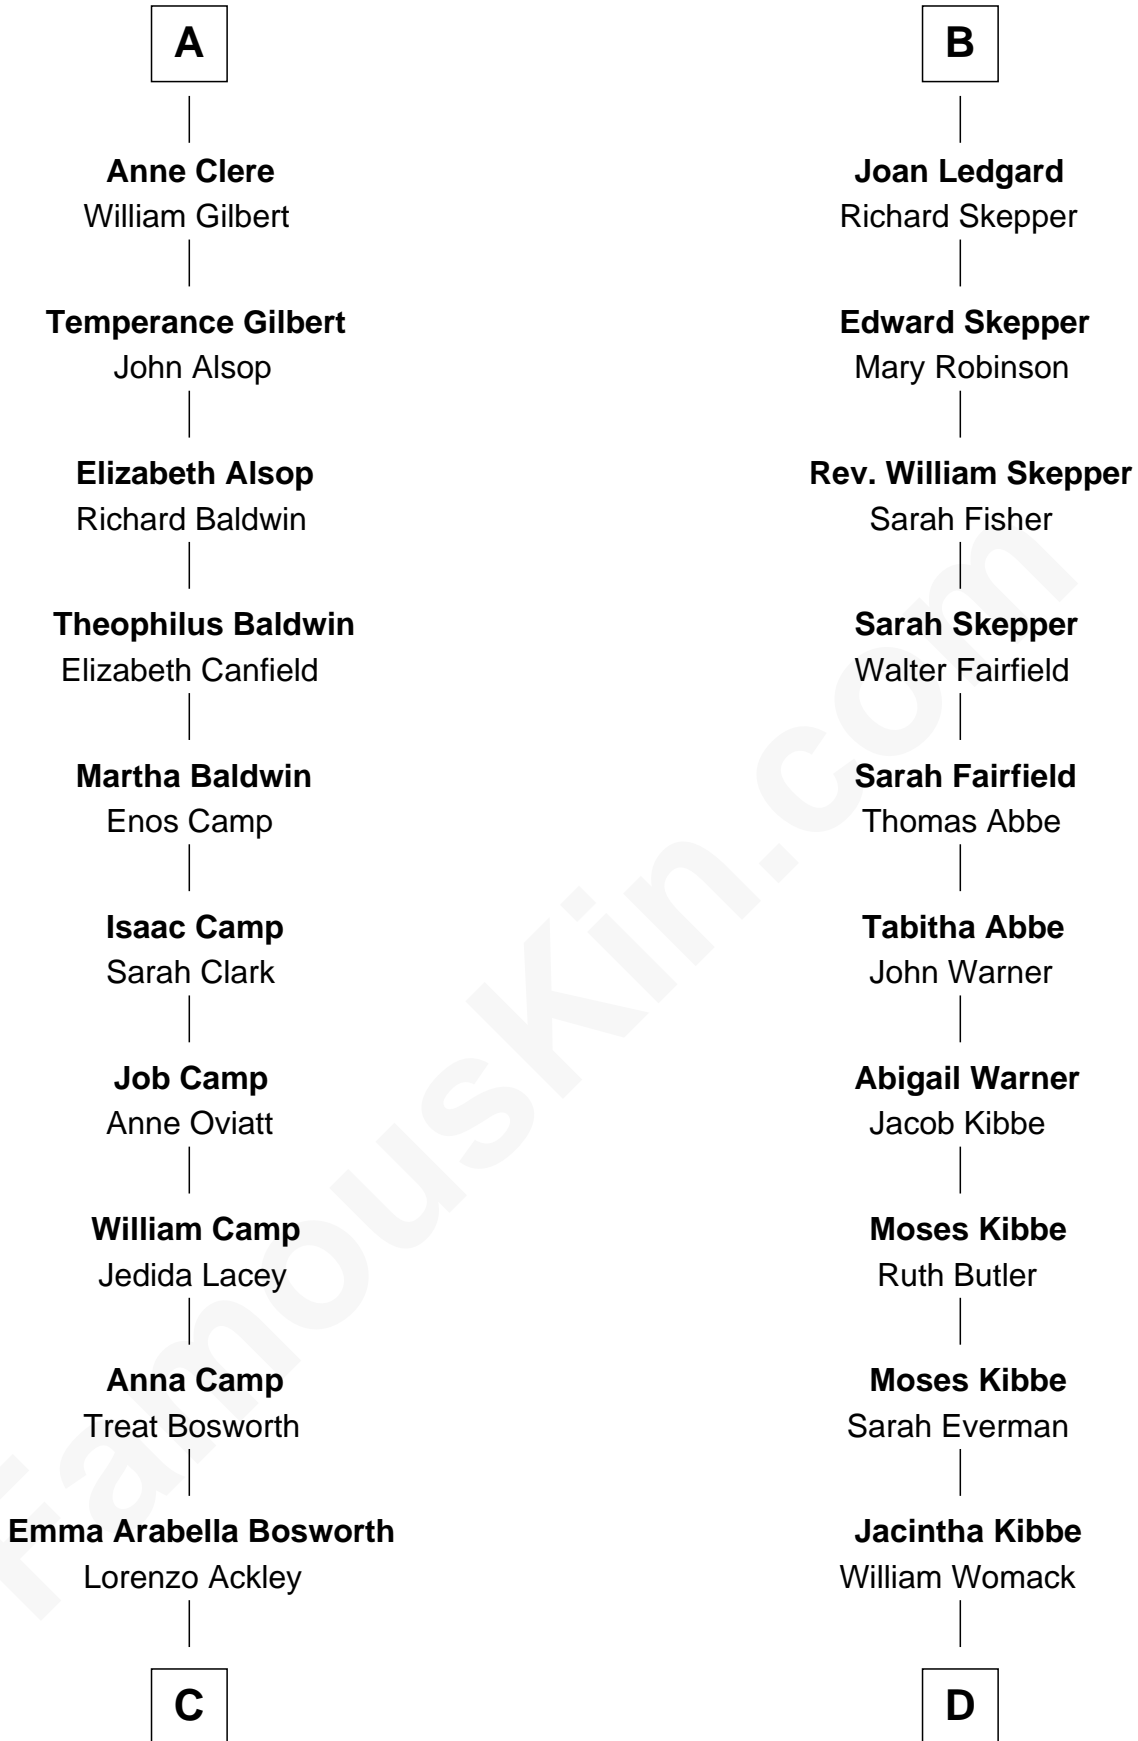

FamousKin.com
Relationship Chart of
Sydney Biddle Barrows
Mayflower Madam

19th cousin 2 times removed of
Roy Rogers
Cowboy movie actor and singer

C

Helen Eva Ackley
William Gildersleeve Parke

Elizabeth Parke
Percy Ballantine

John Boyd Ballantine
Anne L. Crawford

Jeannette Ballantine
Donald Byers Barrows

Sydney Biddle Barrows
Mayflower Madam

D

Archer Womack
Patricia Adeline Hatchett

Mattie M. Womack
Andrew E. Slye

Roy Rogers
Cowboy movie actor and singer