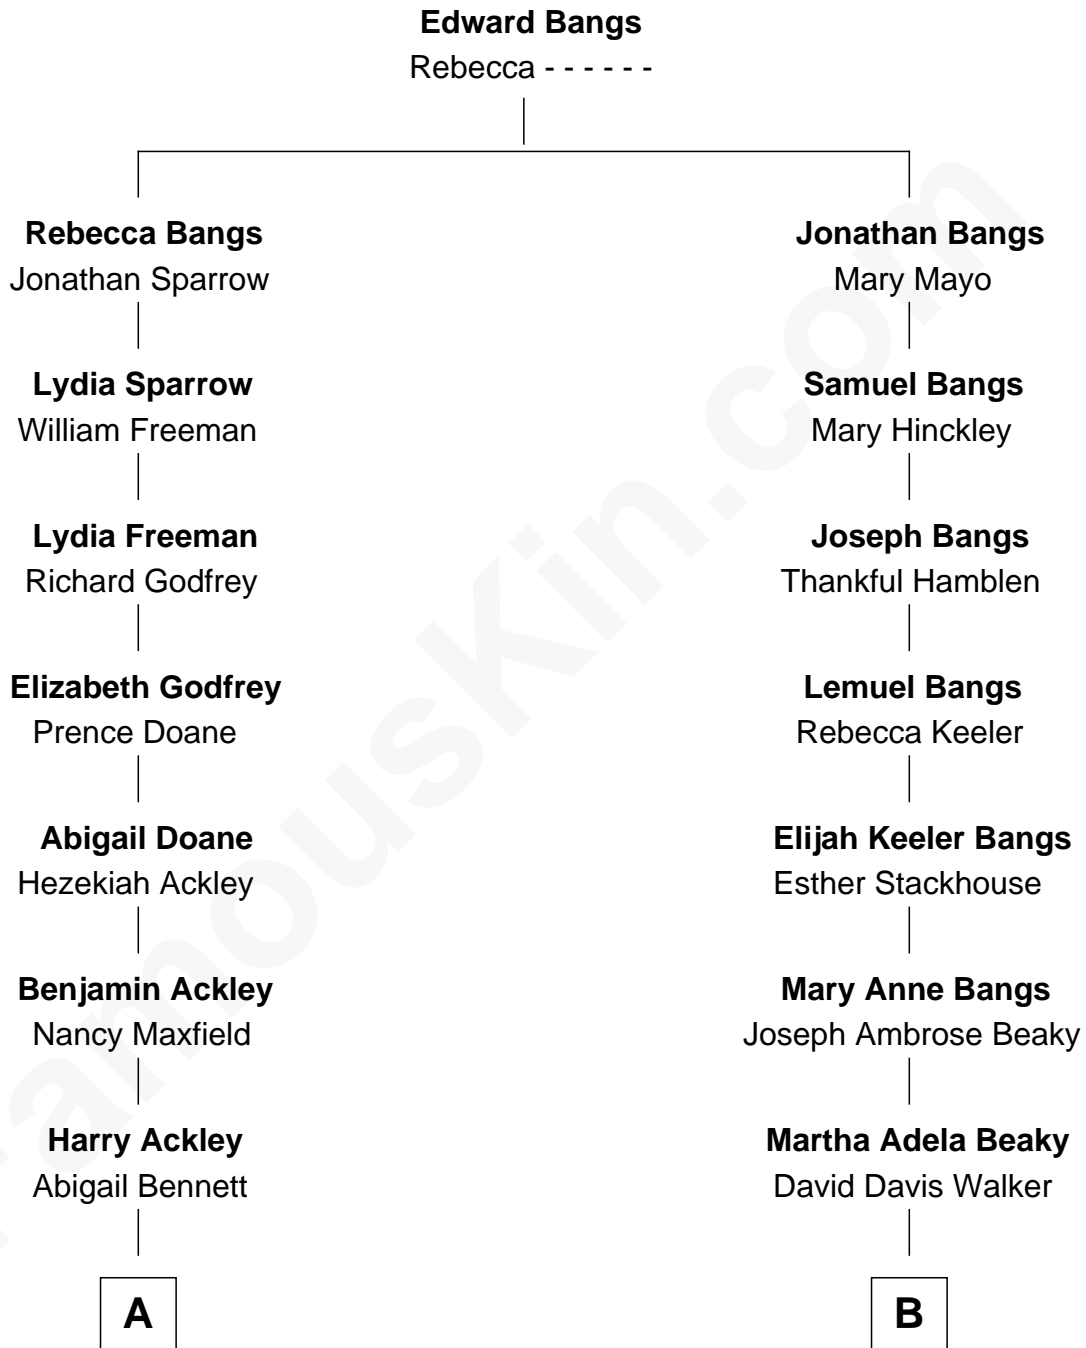

FamousKin.com

Relationship Chart of Sydney Biddle Barrows

Mayflower Madam

10th cousin 2 times removed of

George W. Bush

43rd U.S. President

A

Lorenzo Ackley
Emma Arabella Bosworth

Helen Eva Ackley
William Gildersleeve Parke

Elizabeth Parke
Percy Ballantine

John Boyd Ballantine
Anne L. Crawford

Jeannette Ballantine
Donald Byers Barrows

Sydney Biddle Barrows
Mayflower Madam

B

George Herbert Walker
Lucretia Wear

Dorothy Wear Walker
Prescott Sheldon Bush

George Herbert Walker Bush
Barbara Pierce

George W. Bush
43rd U.S. President