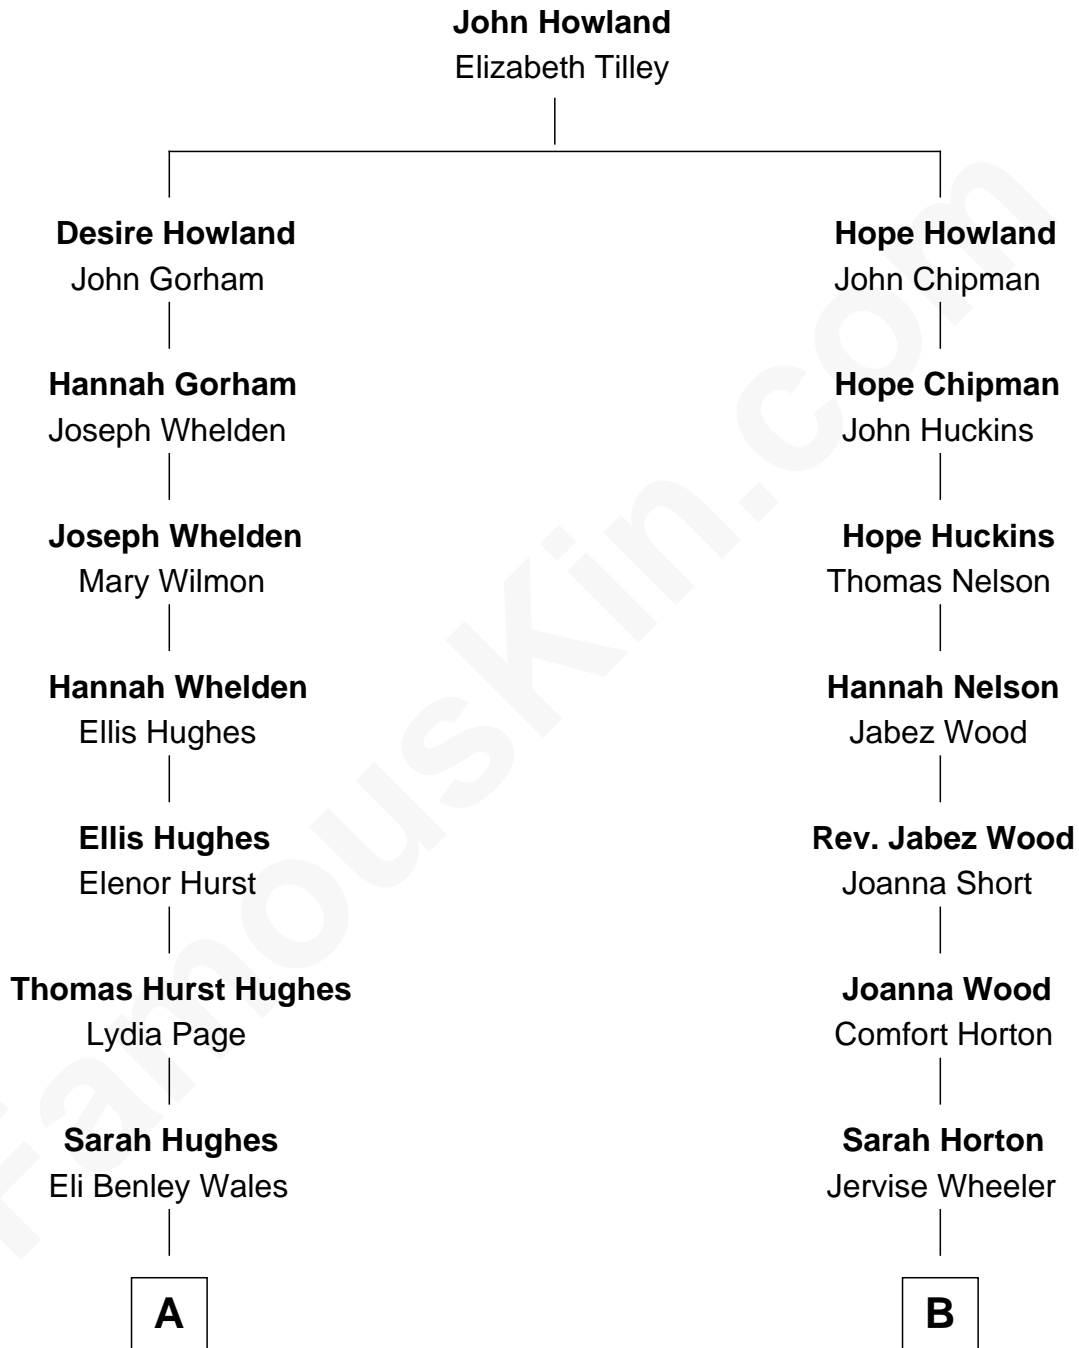

# FamousKin.com

## Relationship Chart of Sydney Biddle Barrows

*Mayflower Madam*

11th cousin 2 times removed of

**George W. Bush**

*43rd U.S. President*

**A**

**Mary Hughes Wales**  
Walter Almer Barrows

**Walter Almer Barrows**  
Sarah Olive Byers

**Donald Byers Barrows**  
Sydney Biddle

**Donald Byers Barrows**  
Jeannette Ballantine

**Sydney Biddle Barrows**  
*Mayflower Madam*

**B**

**Betsey S. Wheeler**  
Levi Pierce

**Elizabeth Slade Pierce**  
Cortland Philip Livingston Butler