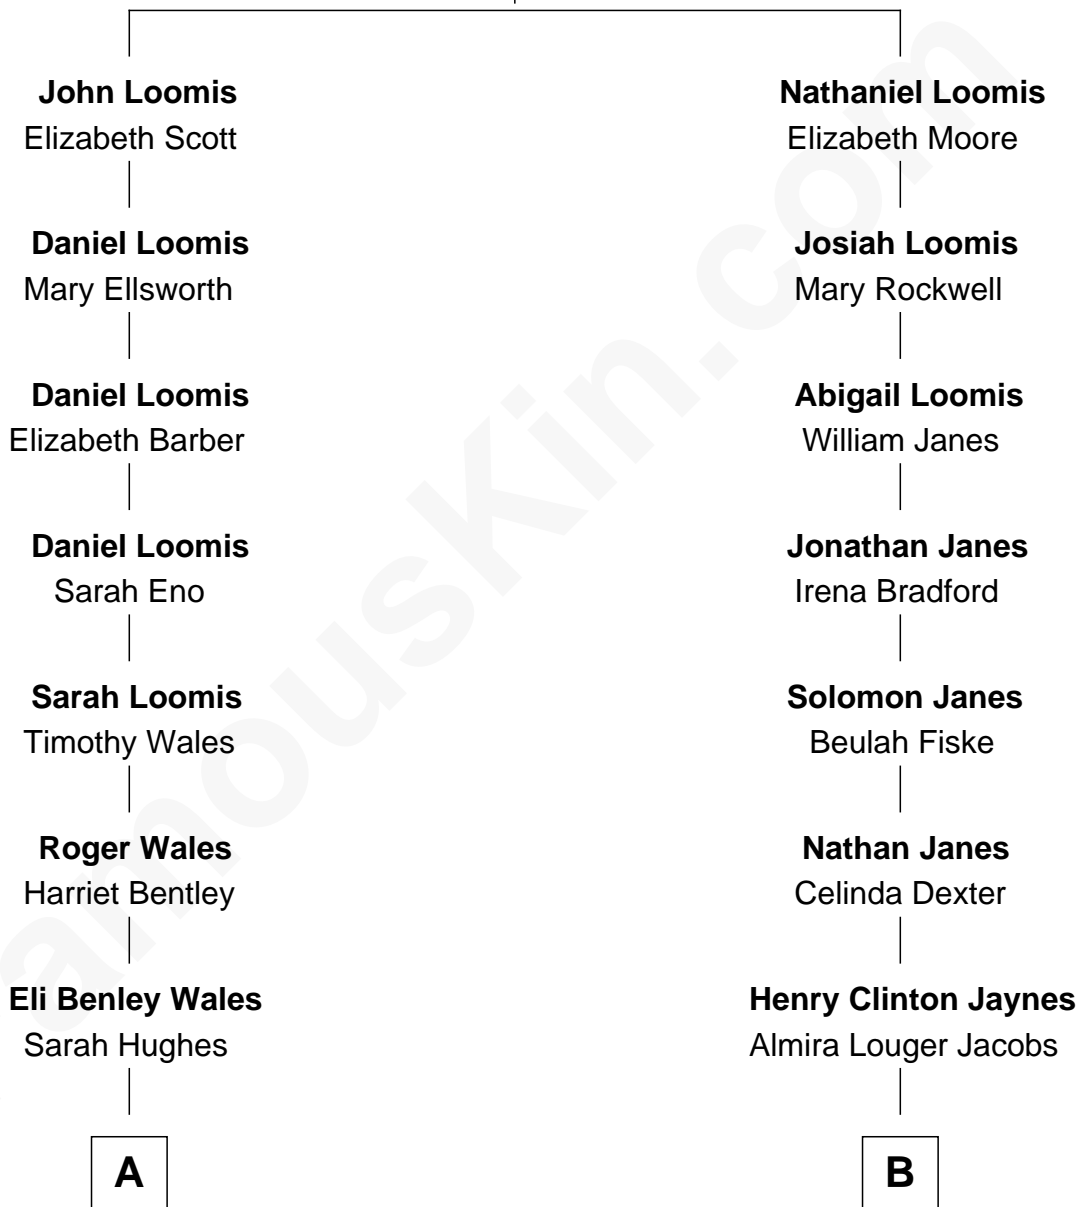

FamousKin.com
Relationship Chart of
Sydney Biddle Barrows
Mayflower Madam

9th cousin 2 times removed of

Henry Fonda
Movie Actor

Joseph Loomis
 Mary White

A

Mary Hughes Wales
Walter Almer Barrows

Walter Almer Barrows
Sarah Olive Byers

Donald Byers Barrows
Sydney Biddle

Donald Byers Barrows
Jeannette Ballantine

Sydney Biddle Barrows
Mayflower Madam

B

Henry Silas Jaynes
Elma L. Lanphear

Herberta Elma Jaynes
William Brace Fonda

Henry Fonda
Movie Actor

FamousKin.com