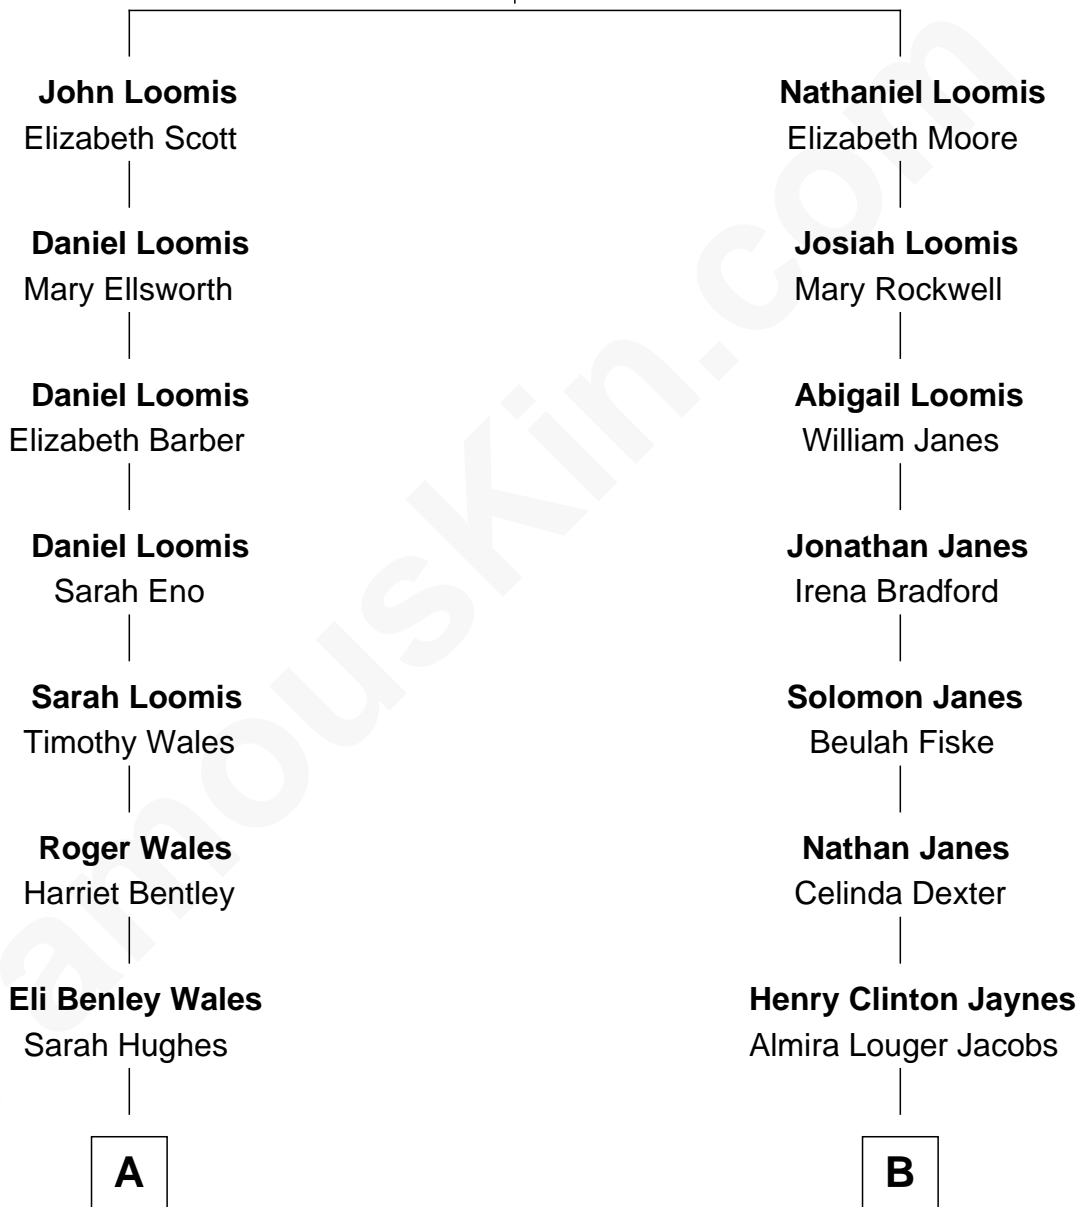

FamousKin.com

Relationship Chart of Sydney Biddle Barrows

Mayflower Madam

10th cousin 1 time removed of

Jane Fonda

Movie Actress

Joseph Loomis

Mary White

A

Mary Hughes Wales
Walter Almer Barrows

Walter Almer Barrows
Sarah Olive Byers

Donald Byers Barrows
Sydney Biddle

Donald Byers Barrows
Jeannette Ballantine

Sydney Biddle Barrows
Mayflower Madam

B

Henry Silas Jaynes
Elma L. Lanphear

Herberta Elma Jaynes
William Brace Fonda

Henry Jaynes Fonda
Frances Ford Seymour

Jane Fonda
Movie Actress