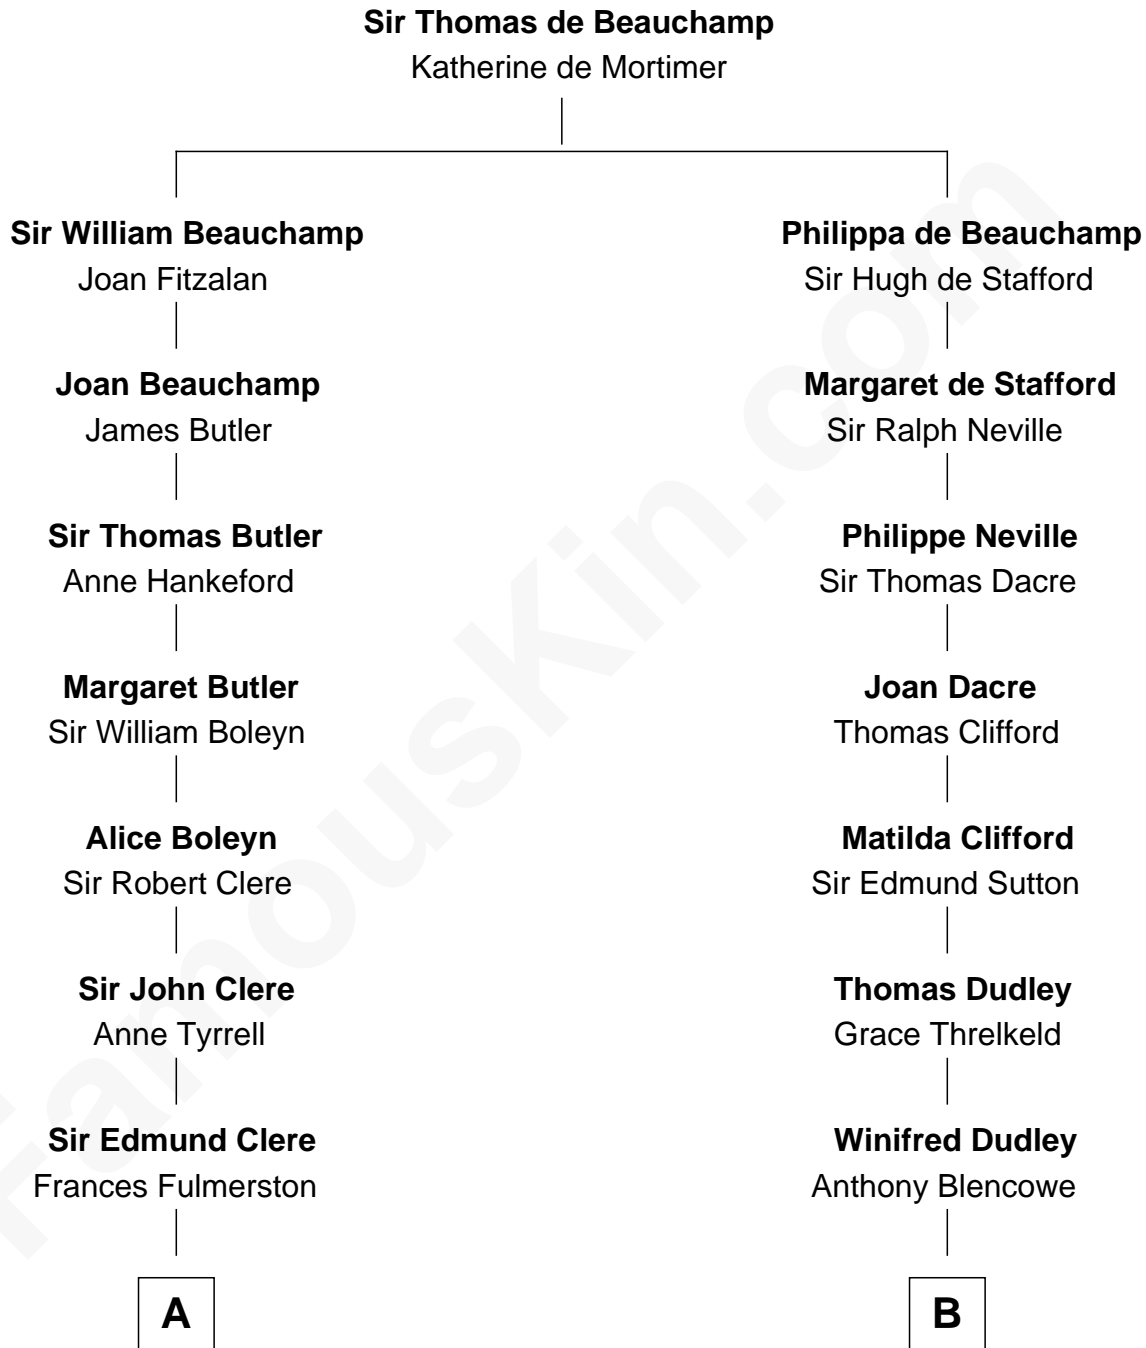

**FamousKin.com**  
**Relationship Chart of**  
**Sydney Biddle Barrows**  
*Mayflower Madam*

14th cousin 7 times removed of  
**George Mason**  
*Father of the U.S. Bill of Rights*

**C**

—  
**Helen Eva Ackley**  
William Gildersleeve Parke

—  
**Elizabeth Parke**  
Percy Ballantine

—  
**John Boyd Ballantine**  
Anne L. Crawford

—  
**Jeannette Ballantine**  
Donald Byers Barrows

—  
**Sydney Biddle Barrows**  
*Mayflower Madam*