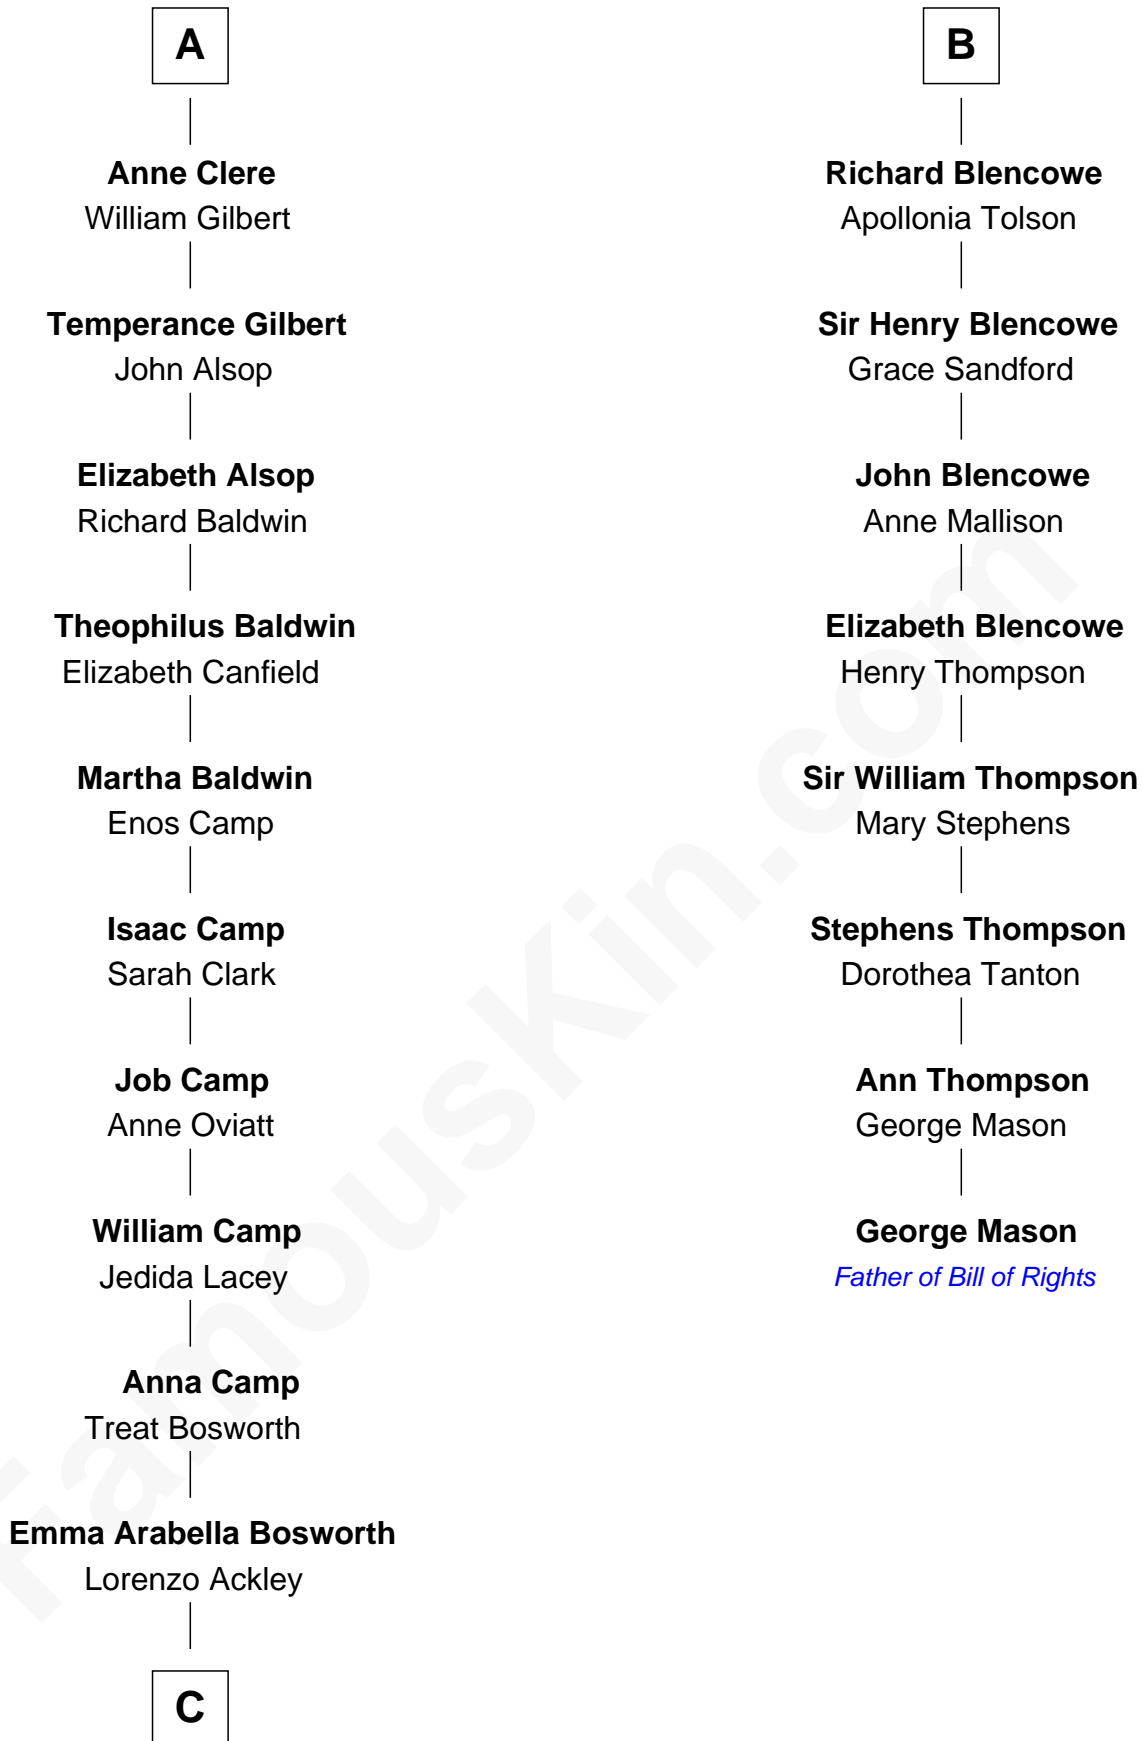

**FamousKin.com**  
**Relationship Chart of**  
**Sydney Biddle Barrows**  
*Mayflower Madam*

14th cousin 7 times removed of  
**George Mason**  
*Father of the U.S. Bill of Rights*

**C**

—  
**Helen Eva Ackley**  
William Gildersleeve Parke

—  
**Elizabeth Parke**  
Percy Ballantine

—  
**John Boyd Ballantine**  
Anne L. Crawford

—  
**Jeannette Ballantine**  
Donald Byers Barrows

—  
**Sydney Biddle Barrows**  
*Mayflower Madam*