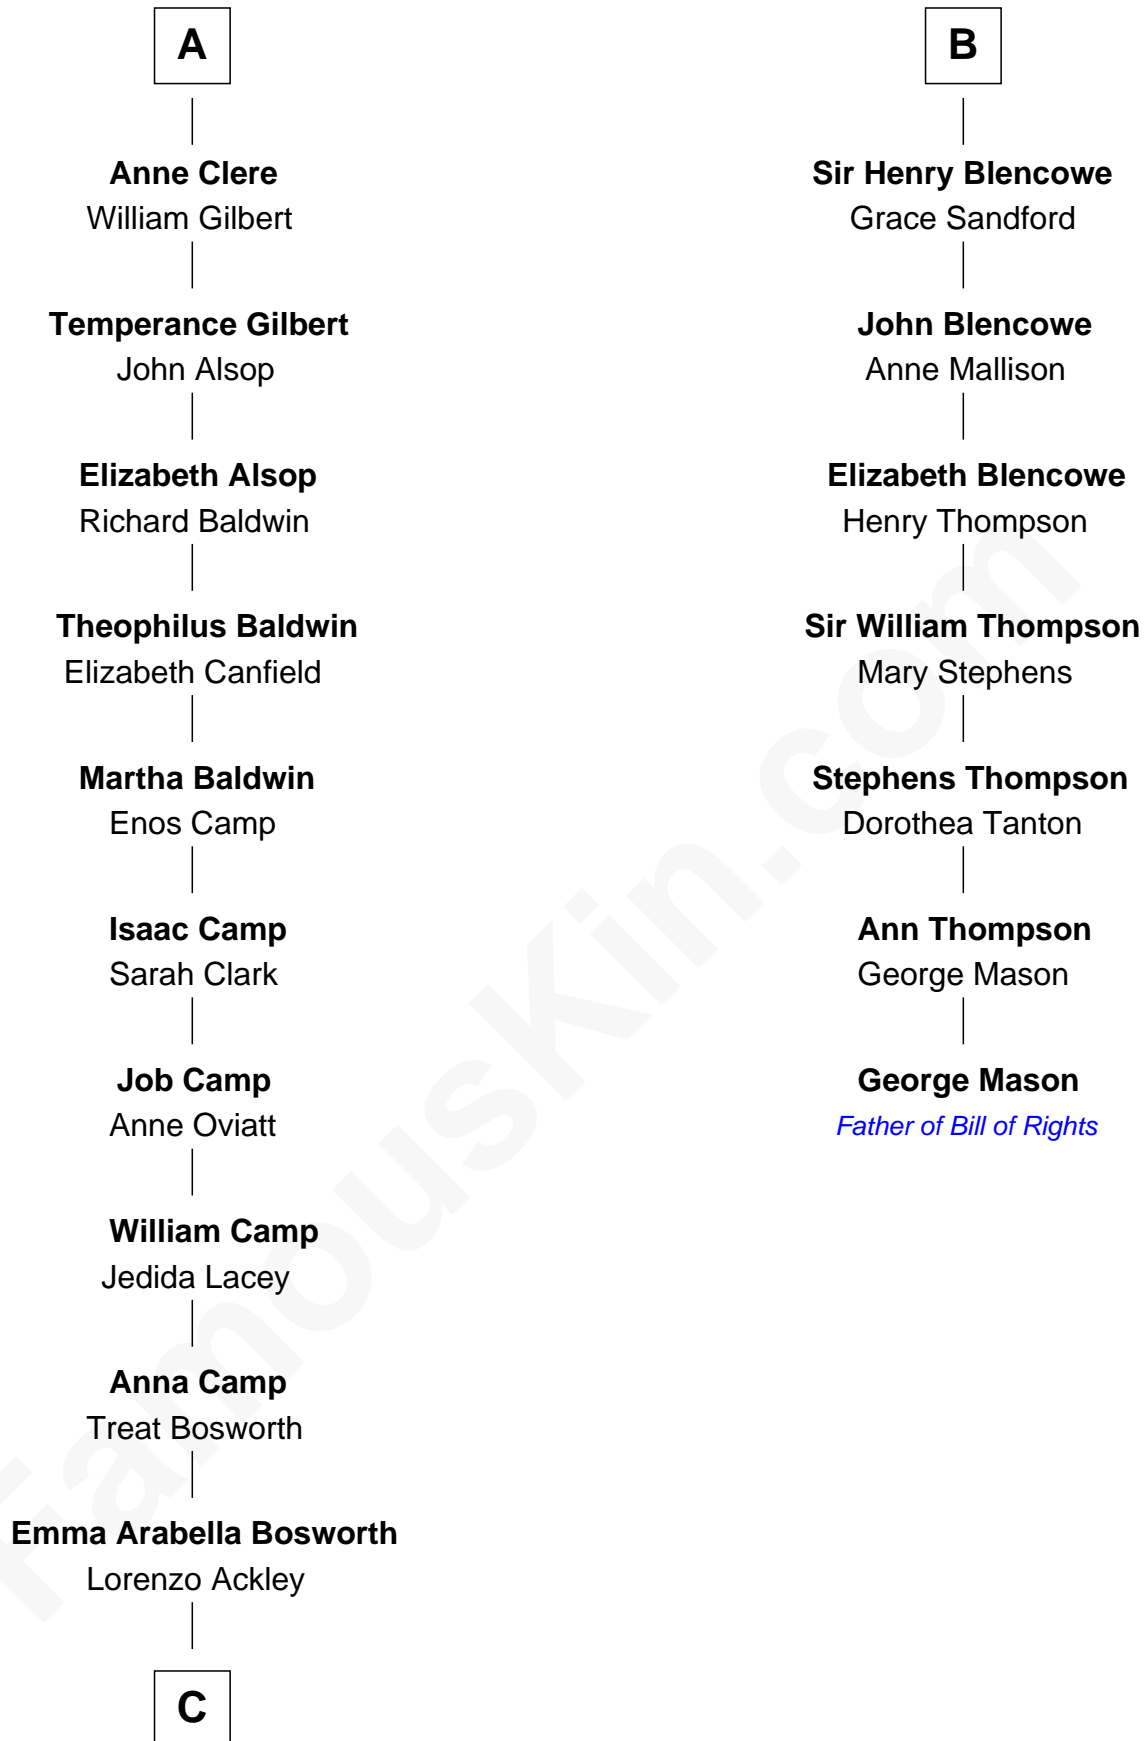

FamousKin.com

Relationship Chart of Sydney Biddle Barrows

Mayflower Madam

13th cousin 8 times removed of

George Mason

Father of the U.S. Bill of Rights

C

—
Helen Eva Ackley
William Gildersleeve Parke

—
Elizabeth Parke
Percy Ballantine

—
John Boyd Ballantine
Anne L. Crawford

—
Jeannette Ballantine
Donald Byers Barrows

—
Sydney Biddle Barrows
Mayflower Madam