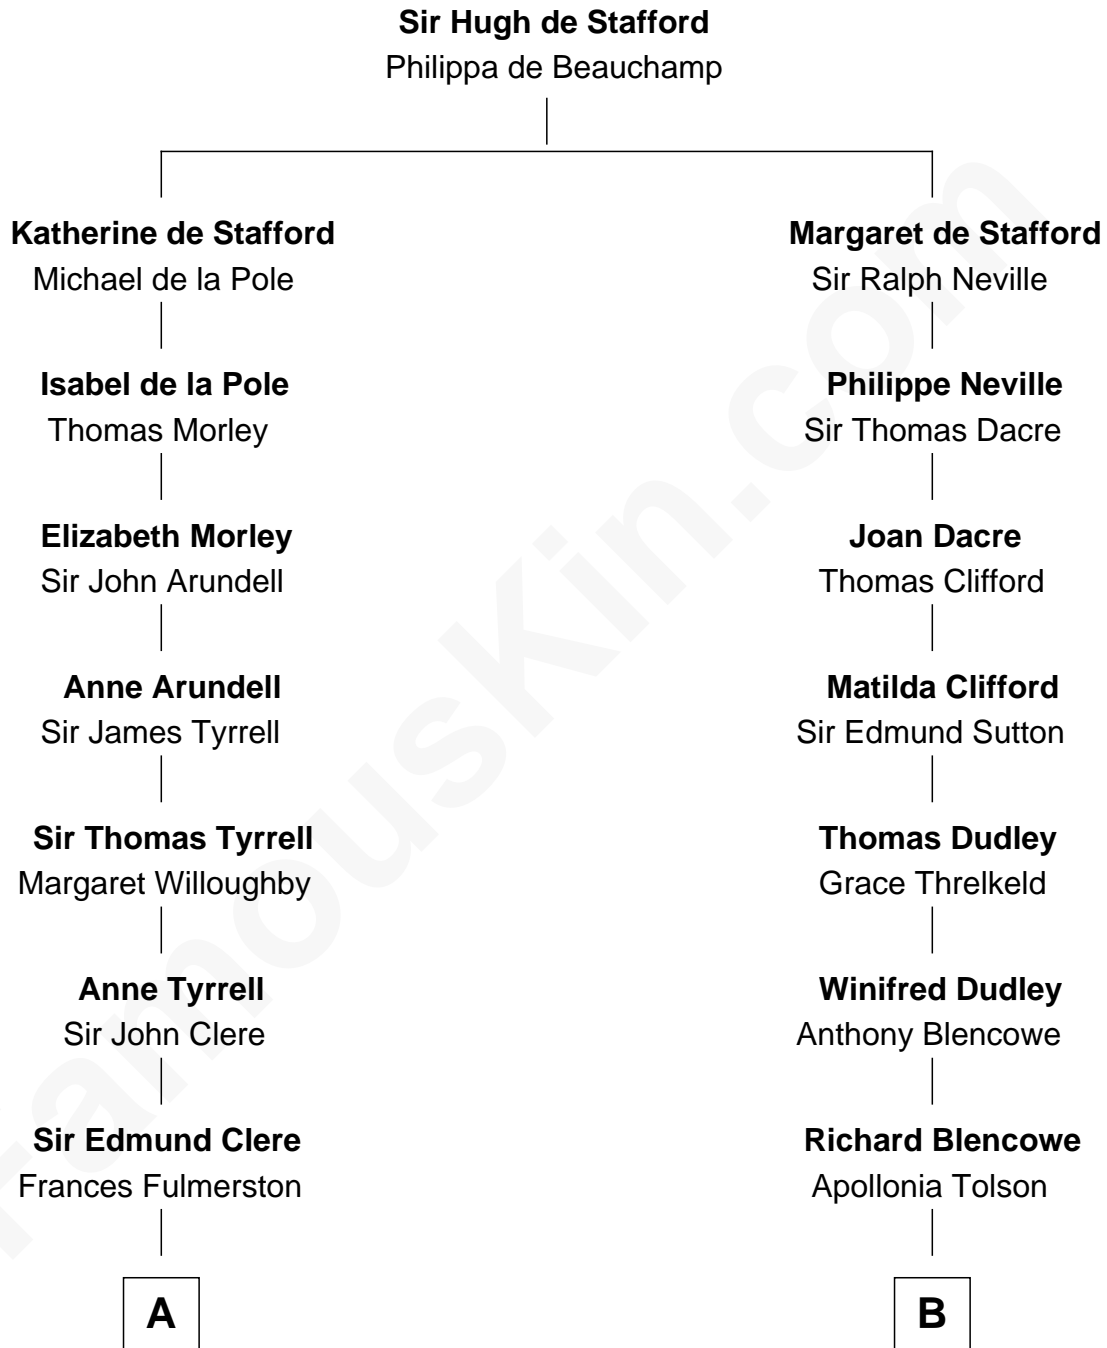

FamousKin.com

Relationship Chart of Sydney Biddle Barrows

Mayflower Madam

13th cousin 8 times removed of

George Mason

Father of the U.S. Bill of Rights

C

—
Helen Eva Ackley
William Gildersleeve Parke

—
Elizabeth Parke
Percy Ballantine

—
John Boyd Ballantine
Anne L. Crawford

—
Jeannette Ballantine
Donald Byers Barrows

—
Sydney Biddle Barrows
Mayflower Madam