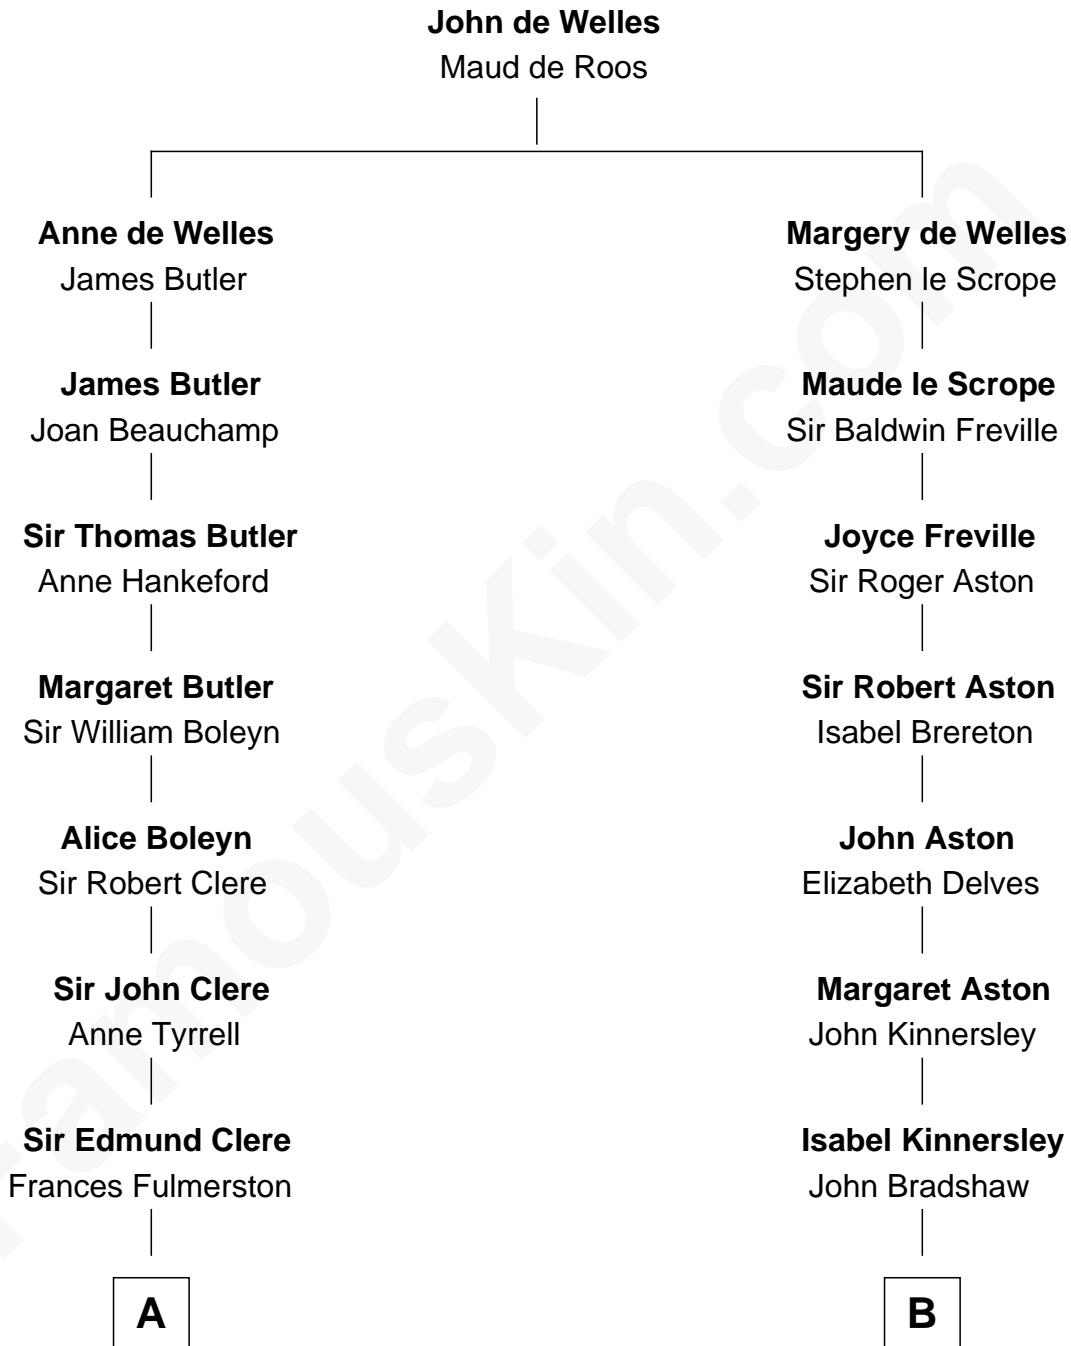

FamousKin.com

Relationship Chart of Sydney Biddle Barrows

Mayflower Madam

14th cousin 7 times removed of

George Mason

Father of the U.S. Bill of Rights

C

—
Helen Eva Ackley
William Gildersleeve Parke

—
Elizabeth Parke
Percy Ballantine

—
John Boyd Ballantine
Anne L. Crawford

—
Jeannette Ballantine
Donald Byers Barrows

—
Sydney Biddle Barrows
Mayflower Madam