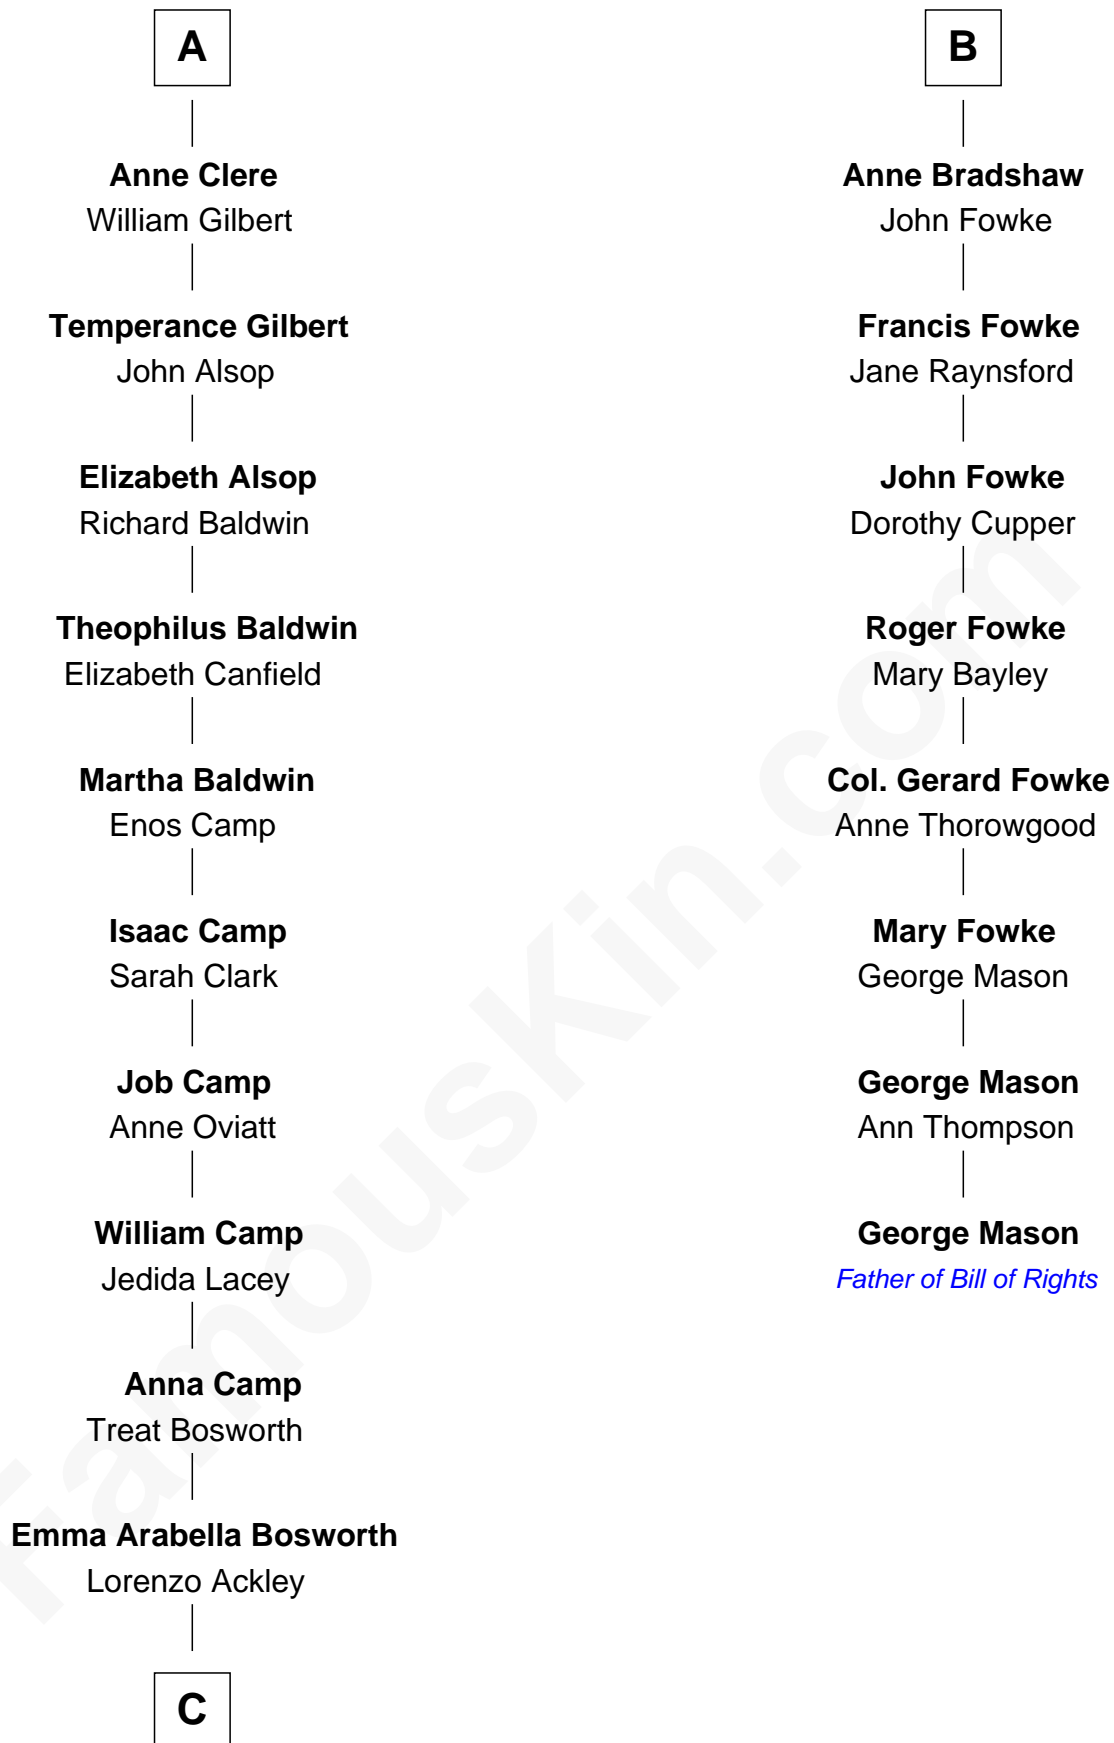

FamousKin.com

Relationship Chart of Sydney Biddle Barrows

Mayflower Madam

14th cousin 7 times removed of

George Mason

Father of the U.S. Bill of Rights

C

—
Helen Eva Ackley
William Gildersleeve Parke

—
Elizabeth Parke
Percy Ballantine

—
John Boyd Ballantine
Anne L. Crawford

—
Jeannette Ballantine
Donald Byers Barrows

—
Sydney Biddle Barrows
Mayflower Madam