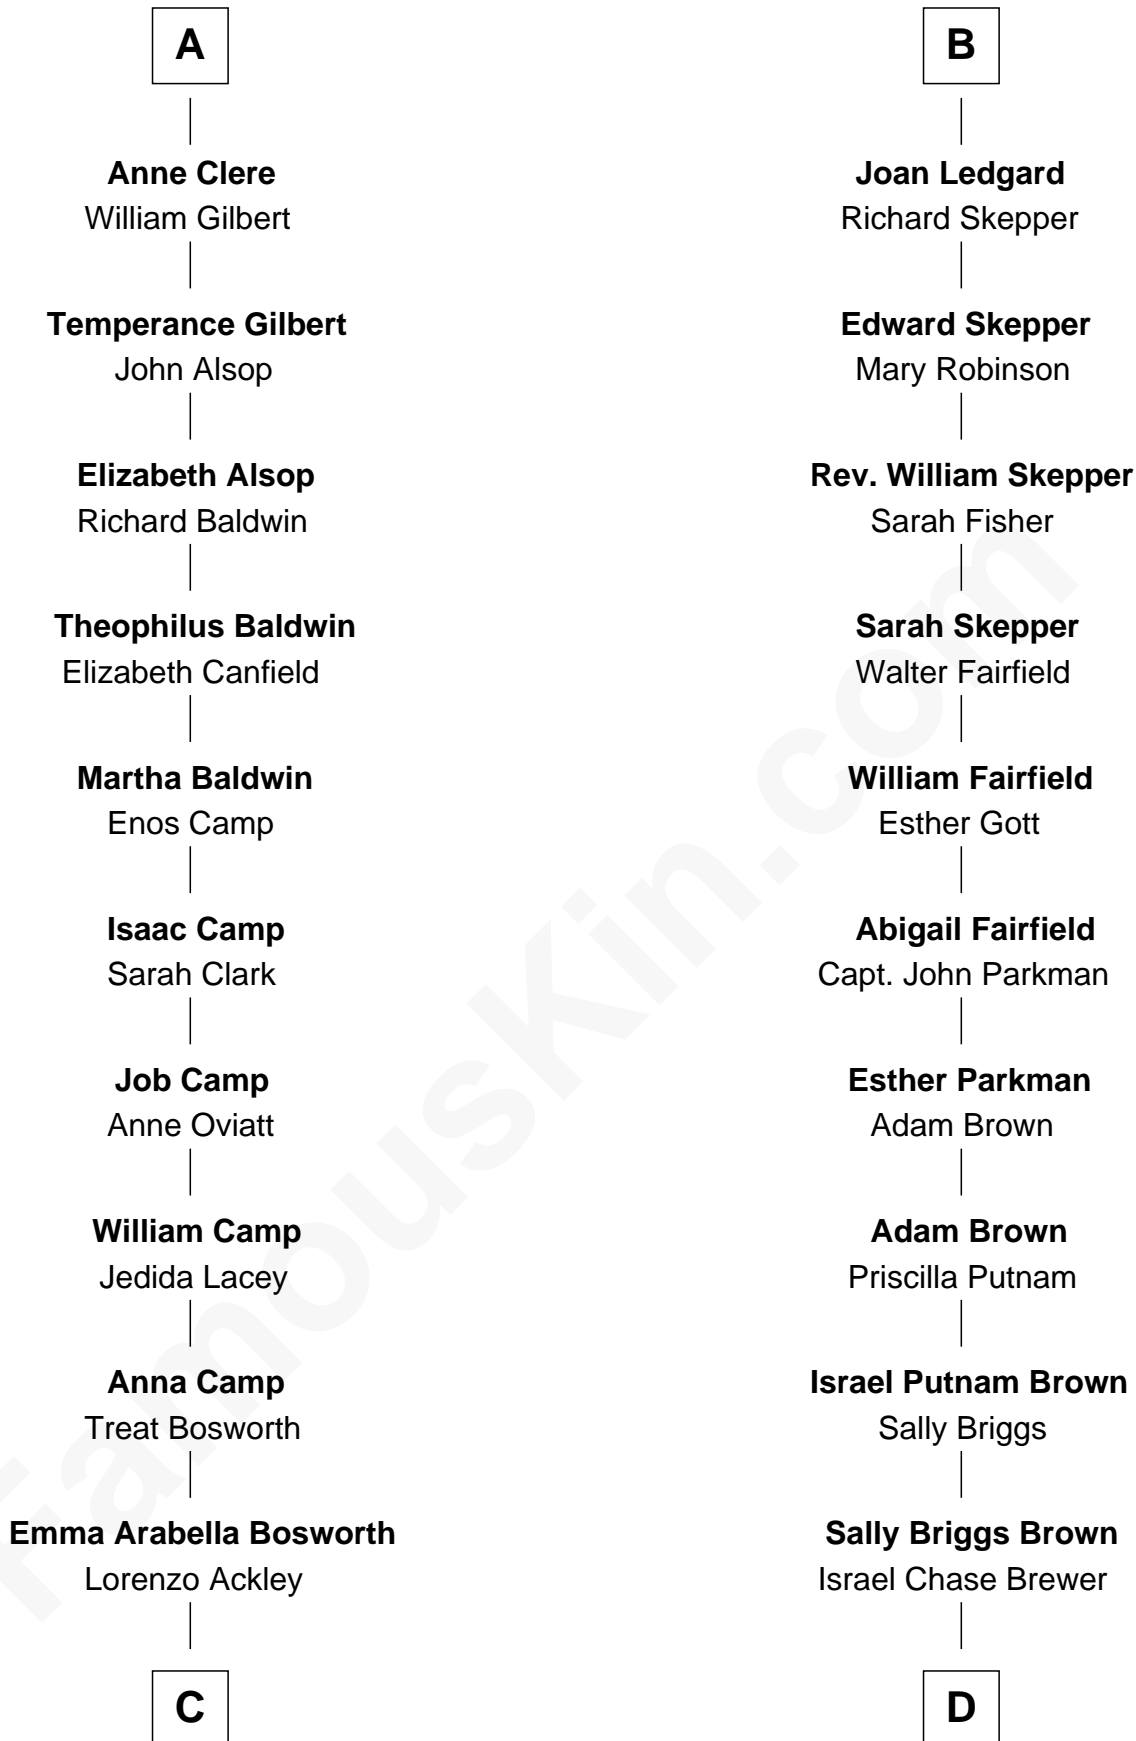

FamousKin.com

Relationship Chart of Sydney Biddle Barrows

Mayflower Madam

19th cousin 2 times removed of

Calvin Coolidge

30th U.S. President

Sir Thomas de Beauchamp

Katherine de Mortimer

Sir Robert Hildyard

Sir Piers Hildyard

Joan de la See

Isabel Hildyard

Ralph Legard

B

C

Helen Eva Ackley
William Gildersleeve Parke