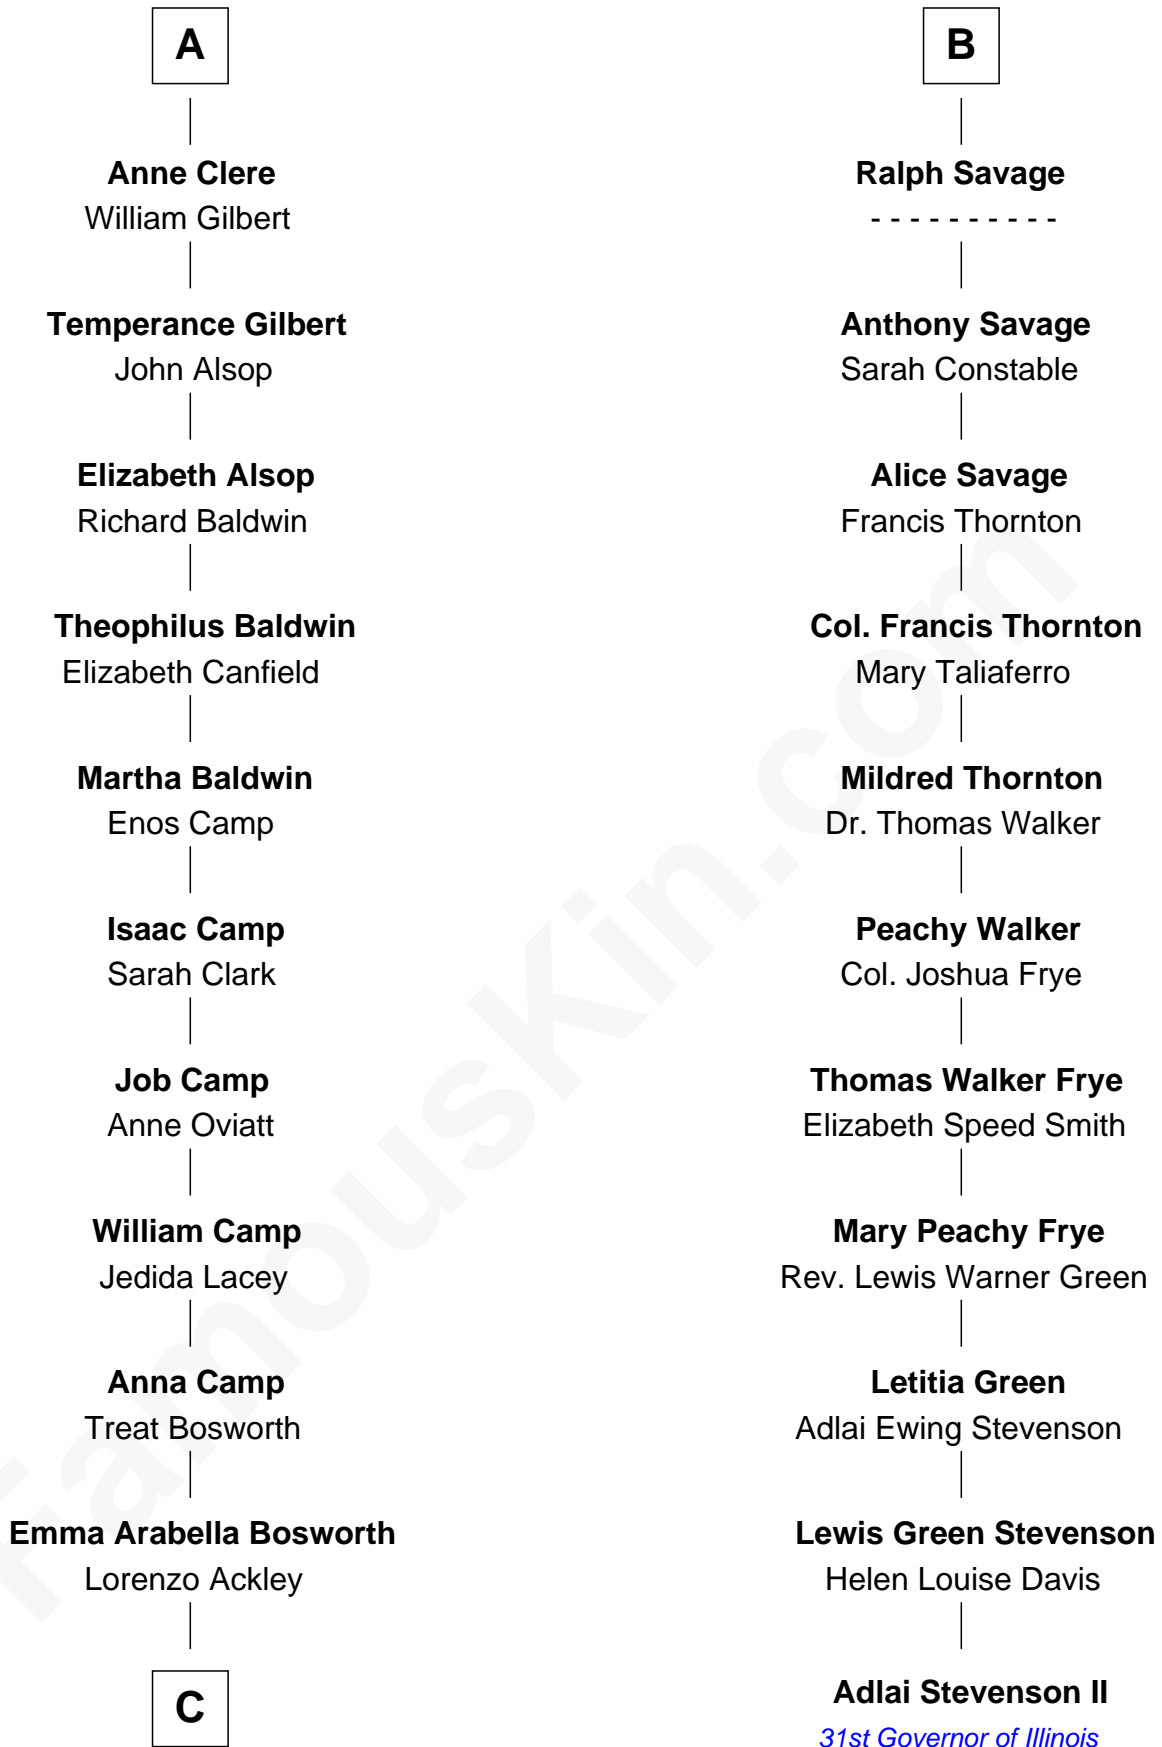

FamousKin.com

Relationship Chart of Sydney Biddle Barrows

Mayflower Madam

17th cousin 4 times removed of

Adlai Stevenson II
31st Governor of Illinois

Sir Richard Fitzalan
Elizabeth de Bohun

Joan Fitzalan
Sir William Beauchamp

Joan Goushill
Sir Thomas Stanley

Katherine Stanley
Sir John Savage

Sir Christopher Savage
Anne Stanley

Sir Christopher Savage
Anne Lygon

Francis Savage
Anne Sheldon

Walter Savage
Elizabeth Hall

B

C

—
Helen Eva Ackley
William Gildersleeve Parke

—
Elizabeth Parke
Percy Ballantine

—
John Boyd Ballantine
Anne L. Crawford

—
Jeannette Ballantine
Donald Byers Barrows

—
Sydney Biddle Barrows
Mayflower Madam