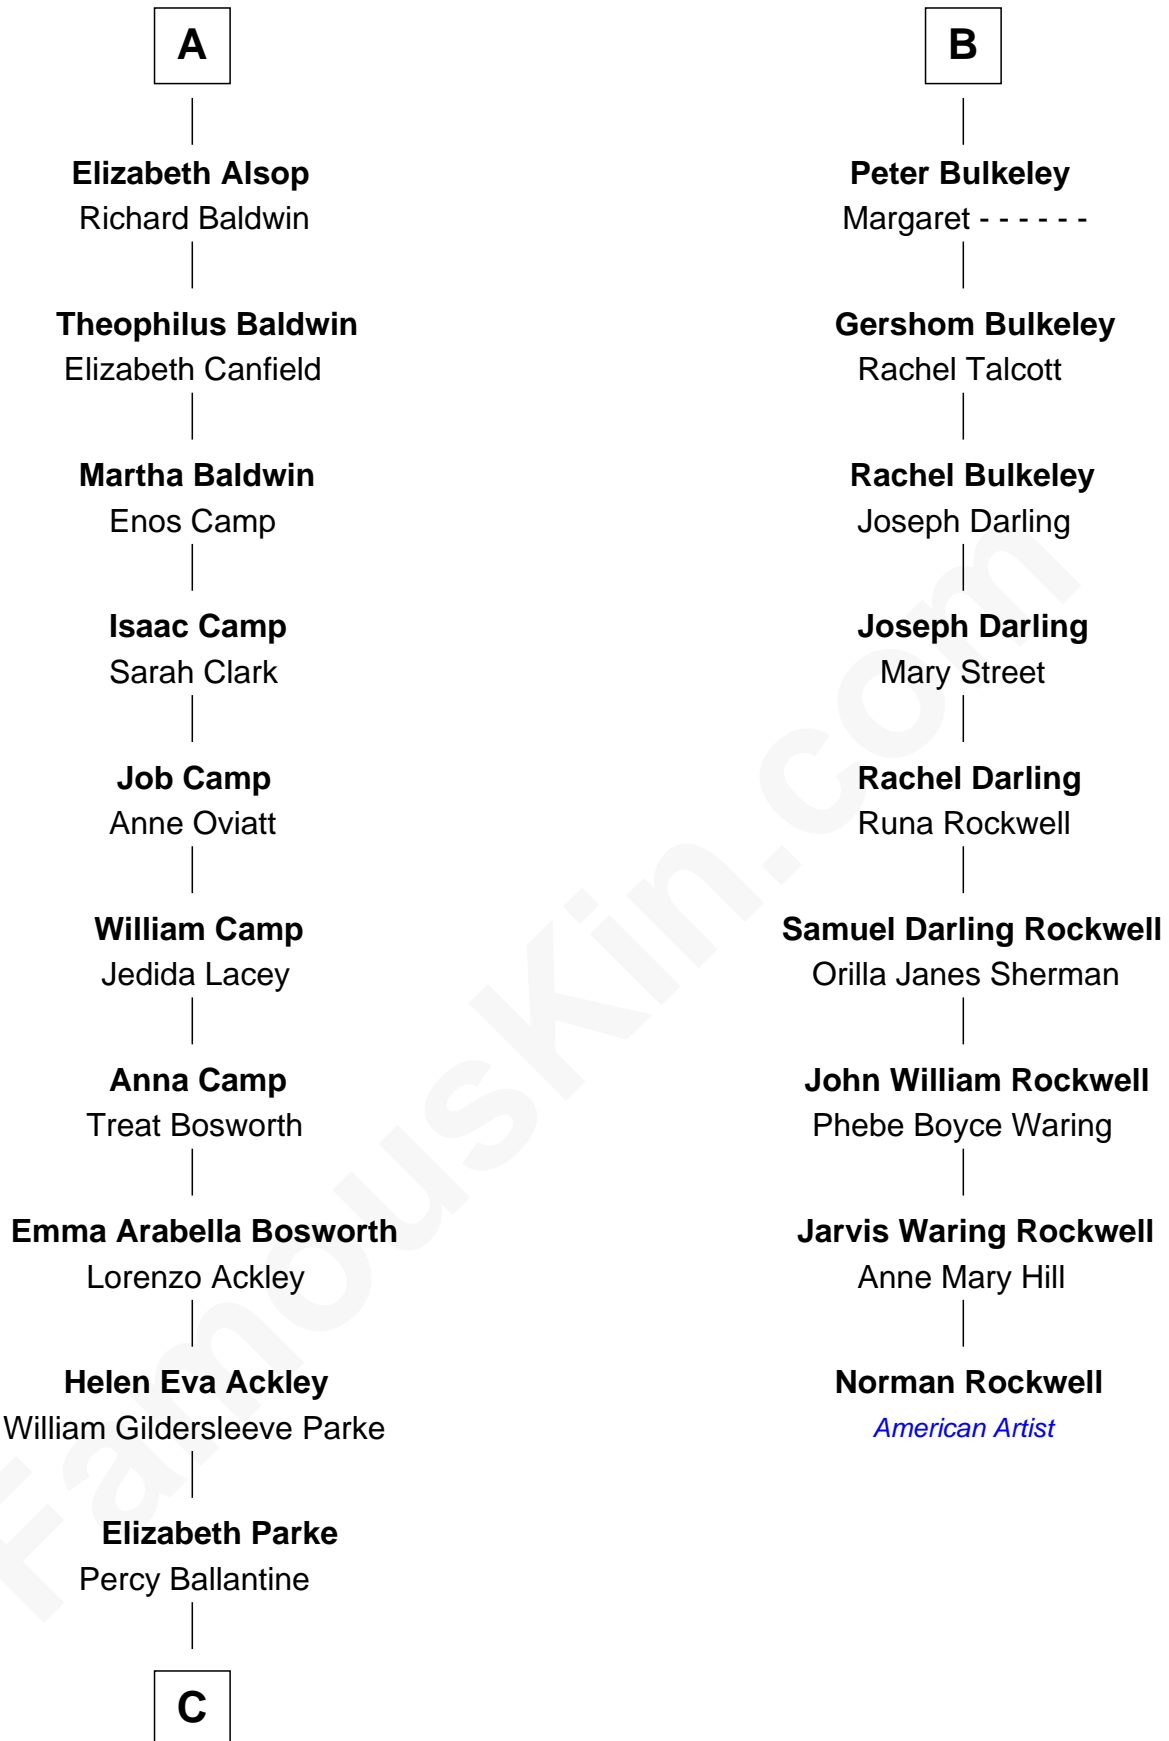

FamousKin.com

Relationship Chart of Sydney Biddle Barrows

Mayflower Madam

15th cousin 4 times removed of

Norman Rockwell

American Artist

C

—
John Boyd Ballantine

Anne L. Crawford

—
Jeannette Ballantine

Donald Byers Barrows

—
Sydney Biddle Barrows

Mayflower Madam

FamousKin.com