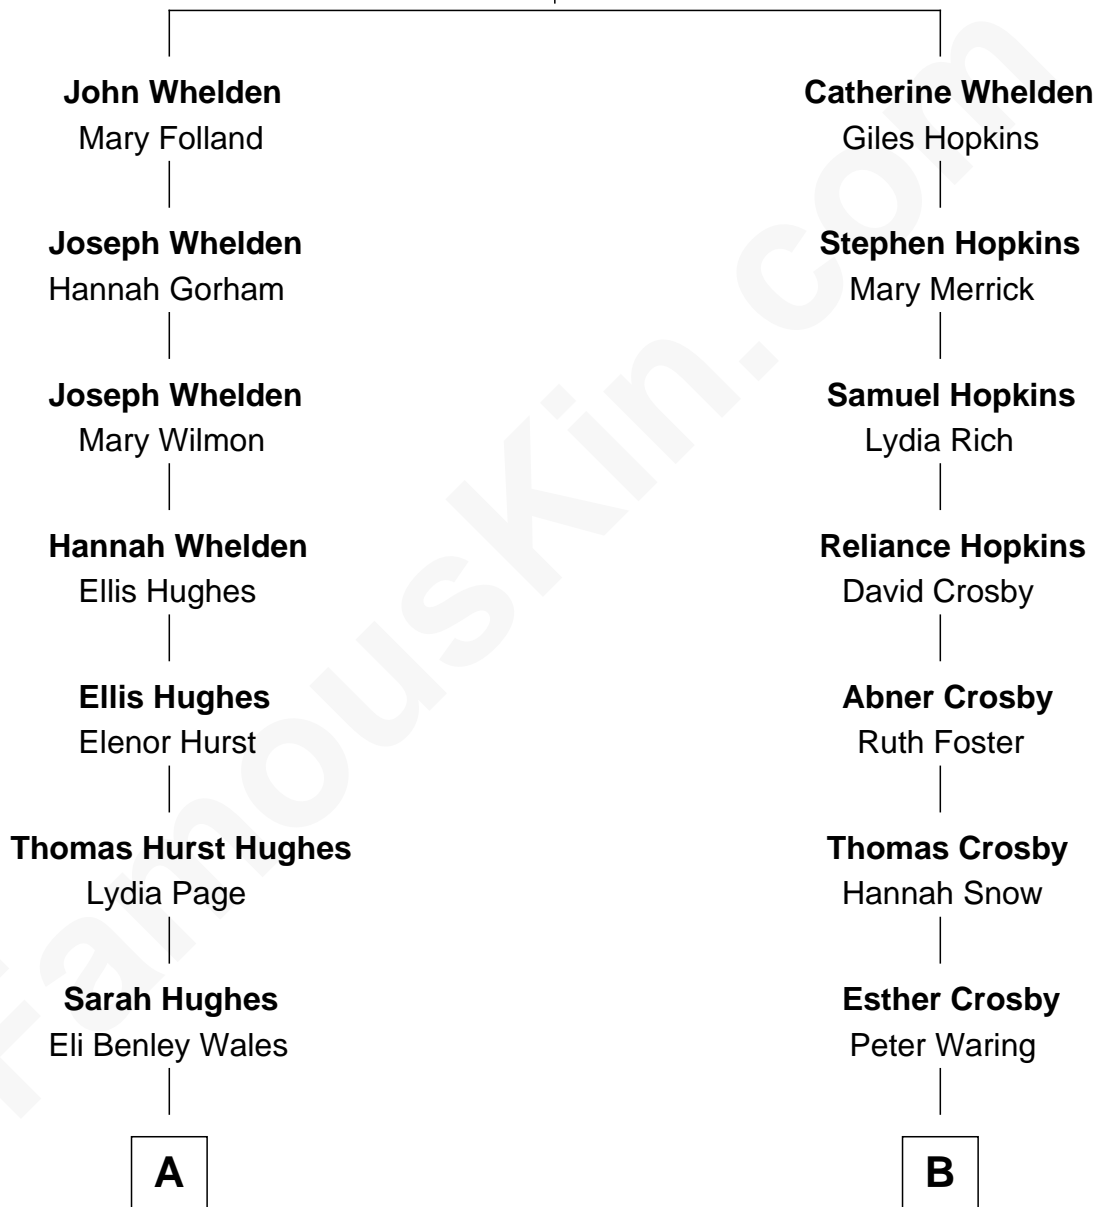

FamousKin.com
Relationship Chart of
Sydney Biddle Barrows
Mayflower Madam

10th cousin 1 time removed of
Norman Rockwell
American Artist

Gabriel Whelden
 Jane - - - - -

A

Mary Hughes Wales
Walter Almer Barrows

Walter Almer Barrows
Sarah Olive Byers

Donald Byers Barrows
Sydney Biddle

Donald Byers Barrows
Jeannette Ballantine

Sydney Biddle Barrows
Mayflower Madam

B

Jarvis Augustus Waring
Nancy Odell Boyce

Phebe Boyce Waring
John William Rockwell