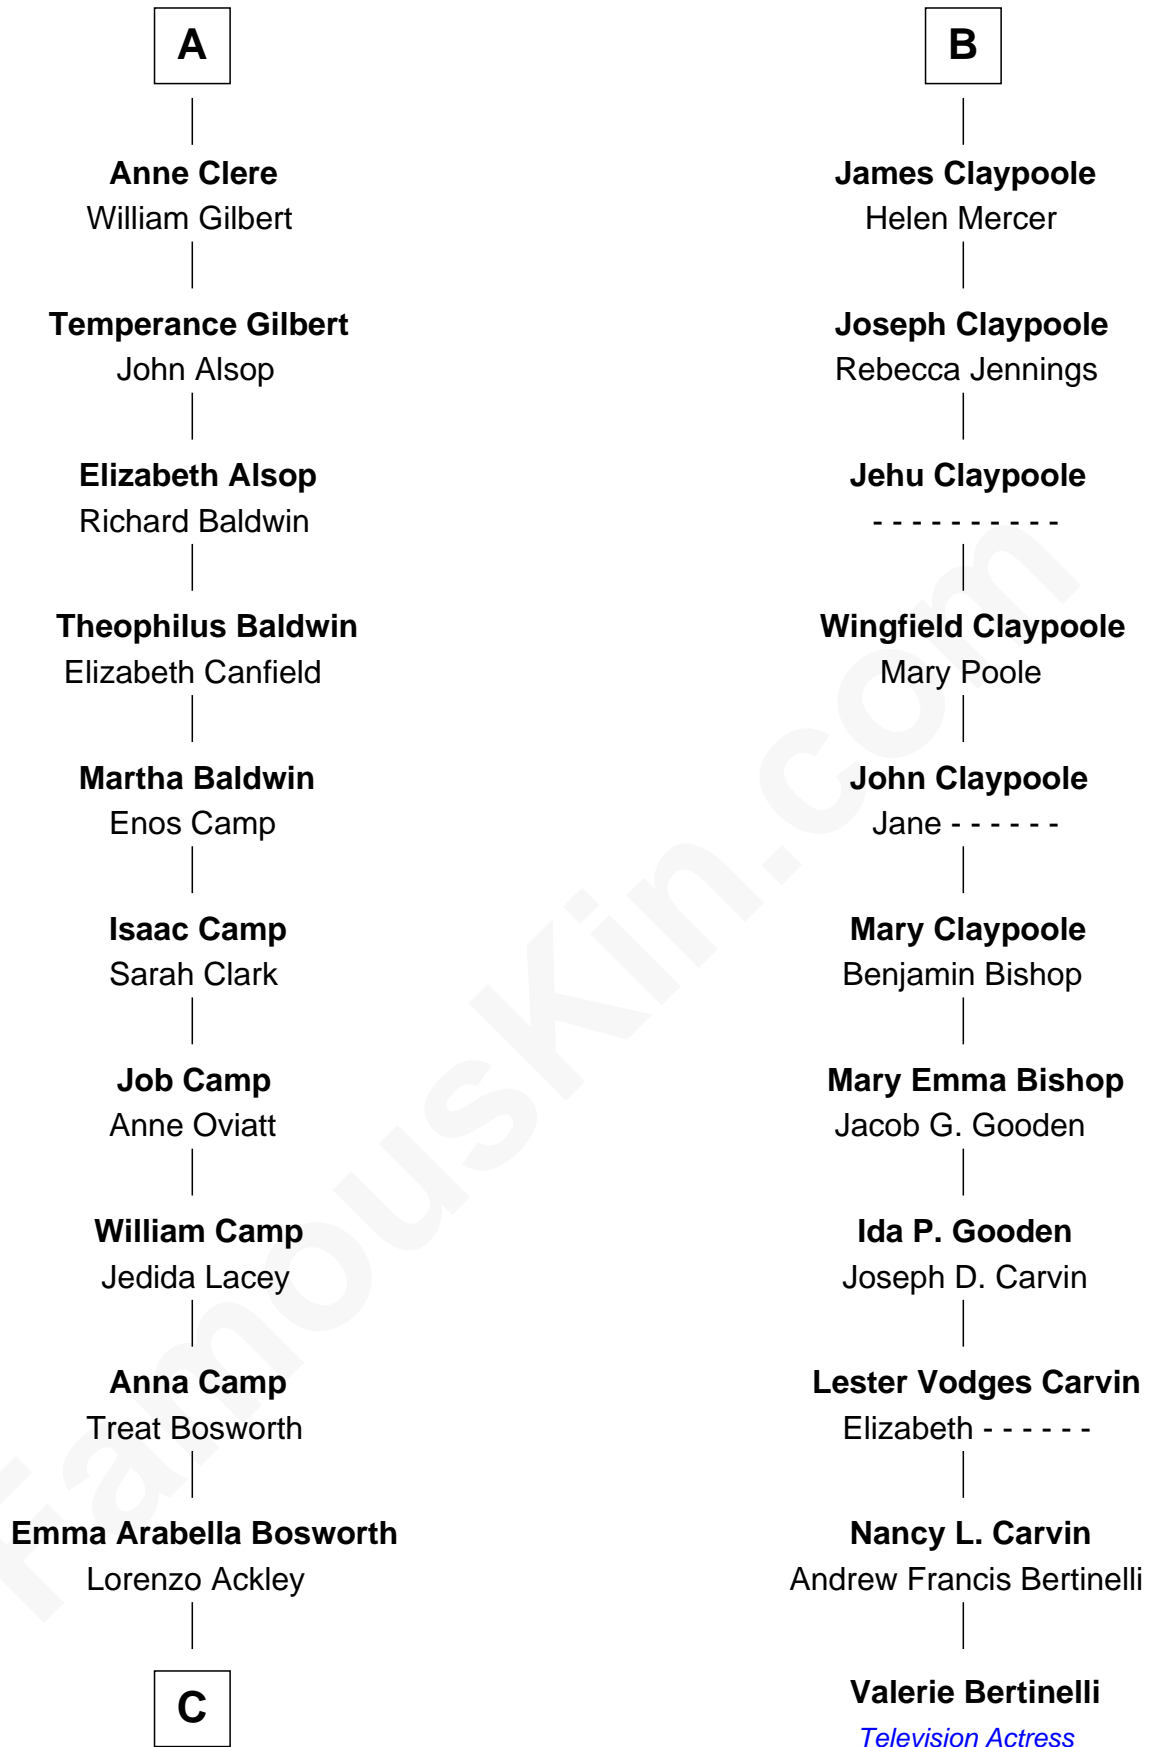

FamousKin.com

Relationship Chart of Sydney Biddle Barrows

Mayflower Madam

17th cousin 4 times removed of

Valerie Bertinelli

Television Actress

Sir Richard Fitzalan

Elizabeth de Bohun

A

Elizabeth Fitzalan
Sir Robert Goushill

Elizabeth Goushill
Sir Robert Wingfield

Sir Henry Wingfield
Elizabeth Rookes

Robert Wingfield
Margery Quarles

Robert Wingfield
Elizabeth Cecil

Dorothy Wingfield
Adam Claypoole

John Claypoole
Mary Angell

B

C

Helen Eva Ackley
William Gildersleeve Parke

Elizabeth Parke
Percy Ballantine

John Boyd Ballantine
Anne L. Crawford

Jeannette Ballantine
Donald Byers Barrows

Sydney Biddle Barrows
Mayflower Madam