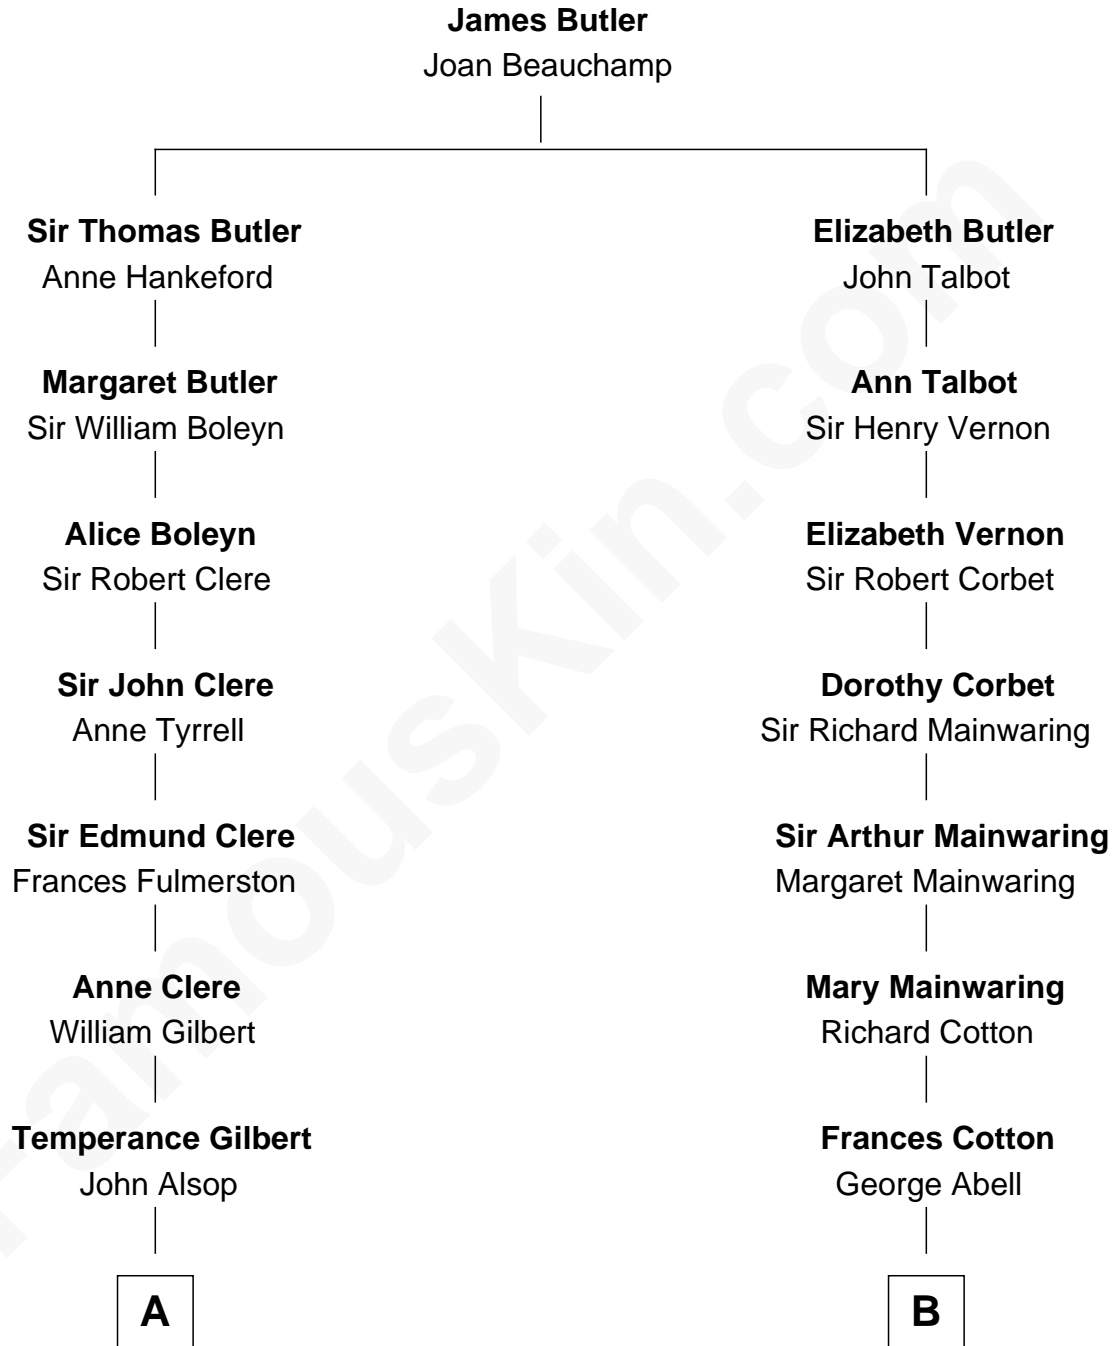

# FamousKin.com

## Relationship Chart of Sydney Biddle Barrows

*Mayflower Madam*

19th cousin of

**Richard Gere**

*Movie Actor*

**C**

**John Boyd Ballantine**

Anne L. Crawford

**Jeannette Ballantine**

Donald Byers Barrows

**Sydney Biddle Barrows**

*Mayflower Madam*

**D**

**William Stanton Tiffany**

Anna Rebecca Stevens

**Doris Anna Tiffany**