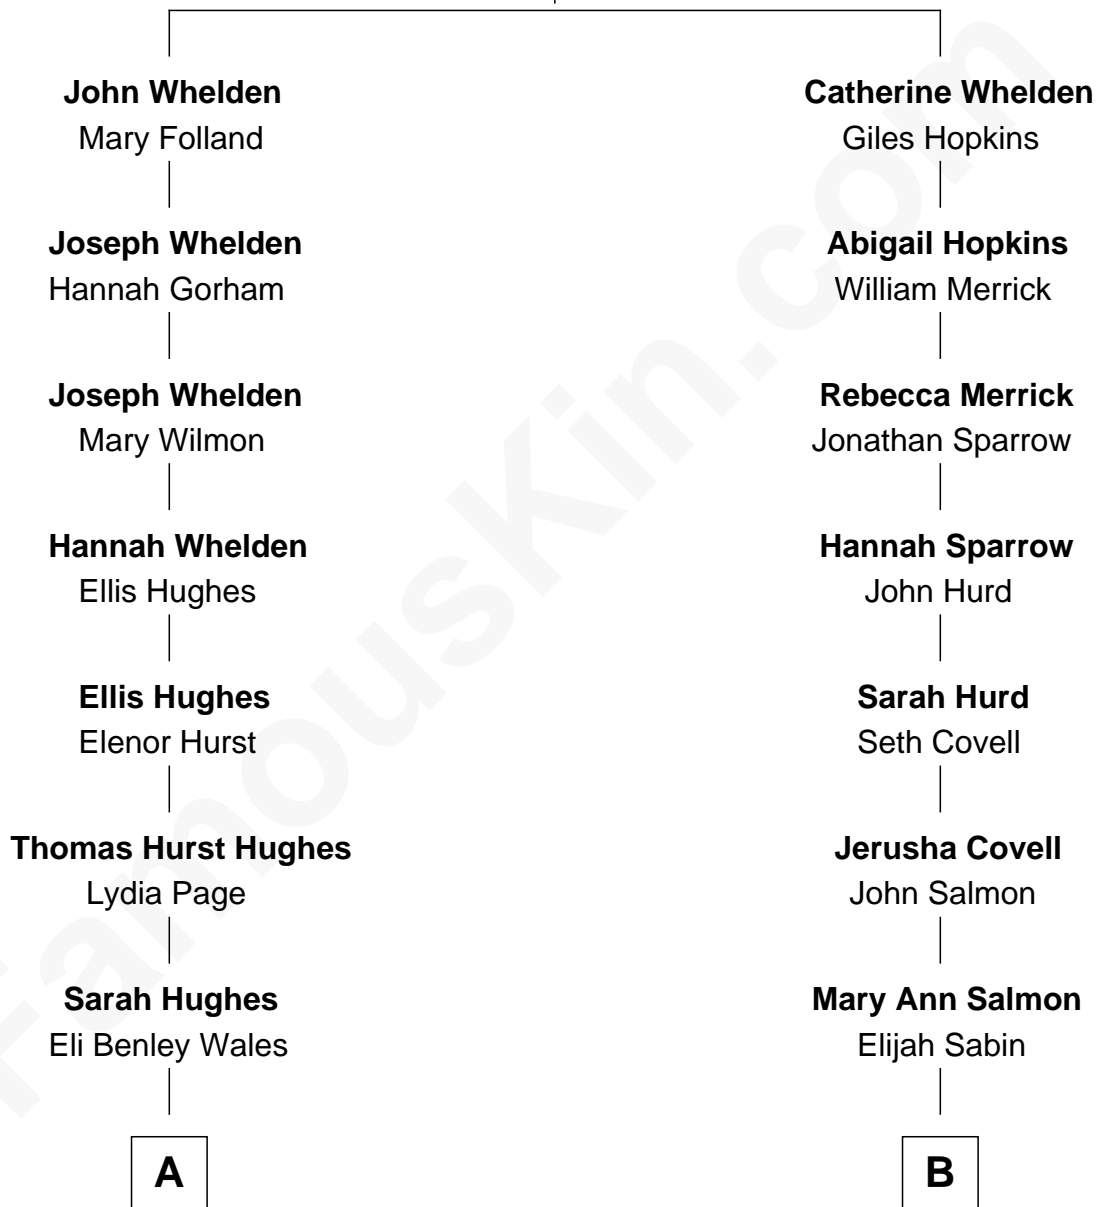

FamousKin.com
Relationship Chart of
Sydney Biddle Barrows

Mayflower Madam

11th cousin of

Tennessee Williams

Author of A Streetcar Named Desire

Gabriel Whelden

Jane - - - - -

A

Mary Hughes Wales
Walter Almer Barrows

Walter Almer Barrows
Sarah Olive Byers

Donald Byers Barrows
Sydney Biddle

Donald Byers Barrows
Jeannette Ballantine

Sydney Biddle Barrows
Mayflower Madam

B

Mary Ann Sabin
James Dakin

Dr. Edwin Francis Dakin
Hannah Jane Bellar

Rev. Walter Edwin Dakin
Rosina Maria Francesca Otte

Edwina Dakin
Cornelius Coffin Williams

Tennessee Williams
Author of A Streetcar Named Desire

FamousKin.com