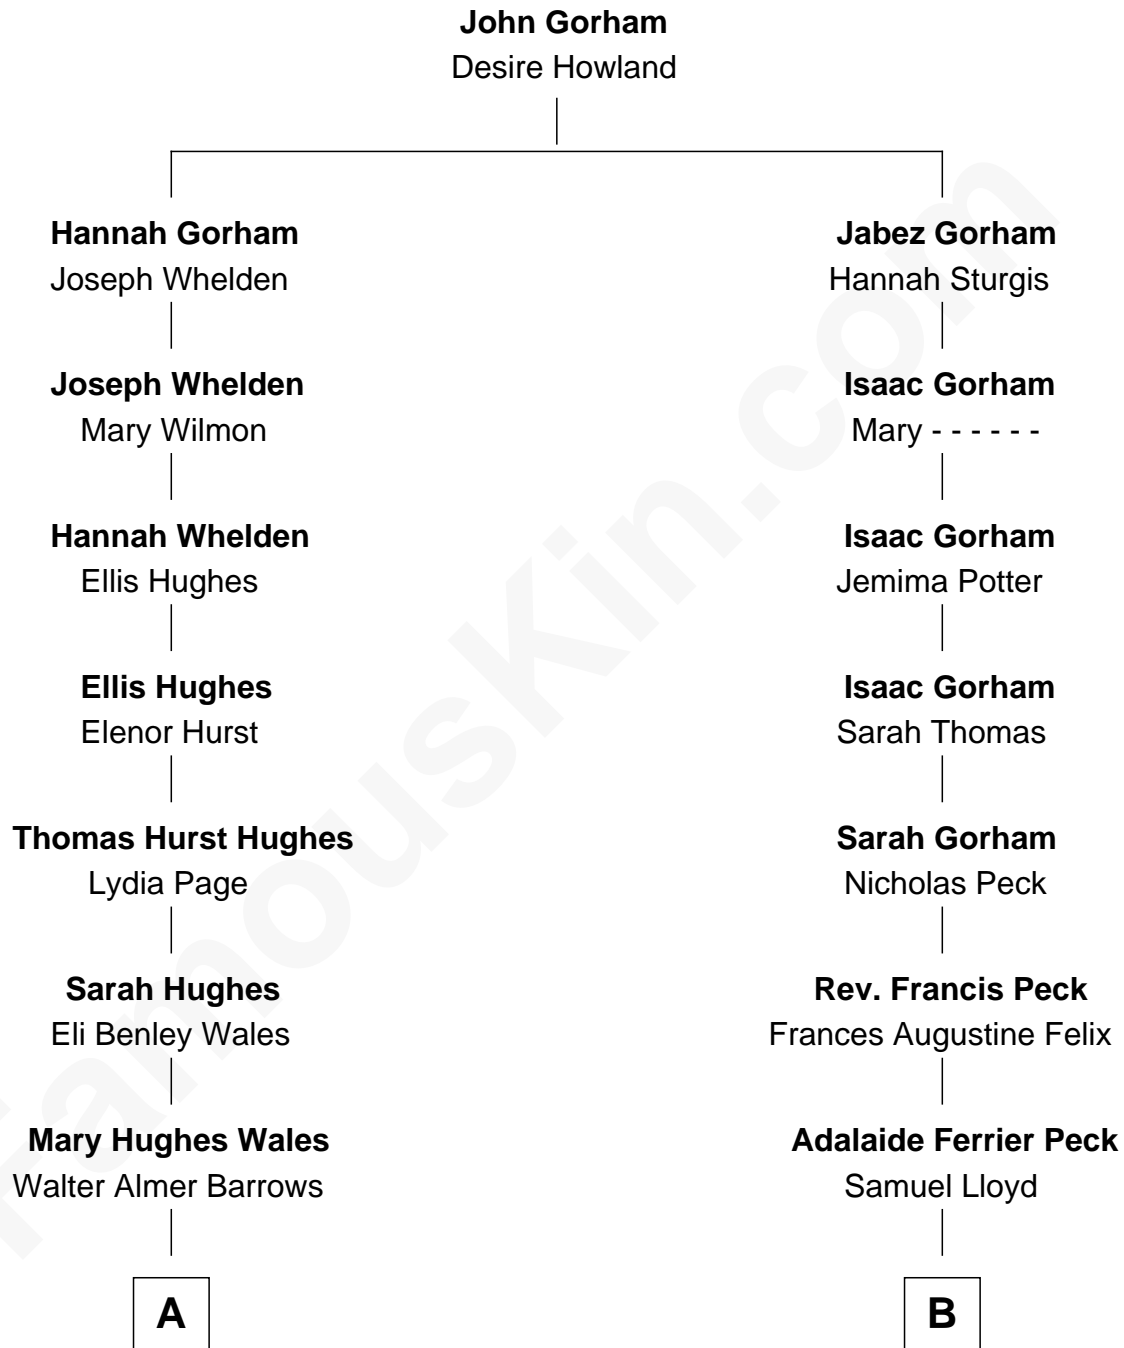

FamousKin.com
Relationship Chart of
Sydney Biddle Barrows
Mayflower Madam

8th cousin 2 times removed of

Christopher Lloyd
Movie Actor

A

Walter Almer Barrows

Sarah Olive Byers

Donald Byers Barrows

Sydney Biddle

Donald Byers Barrows

Jeannette Ballantine

Sydney Biddle Barrows

Mayflower Madam

B

Samuel R. Lloyd

Ruth Lapham

Christopher Lloyd