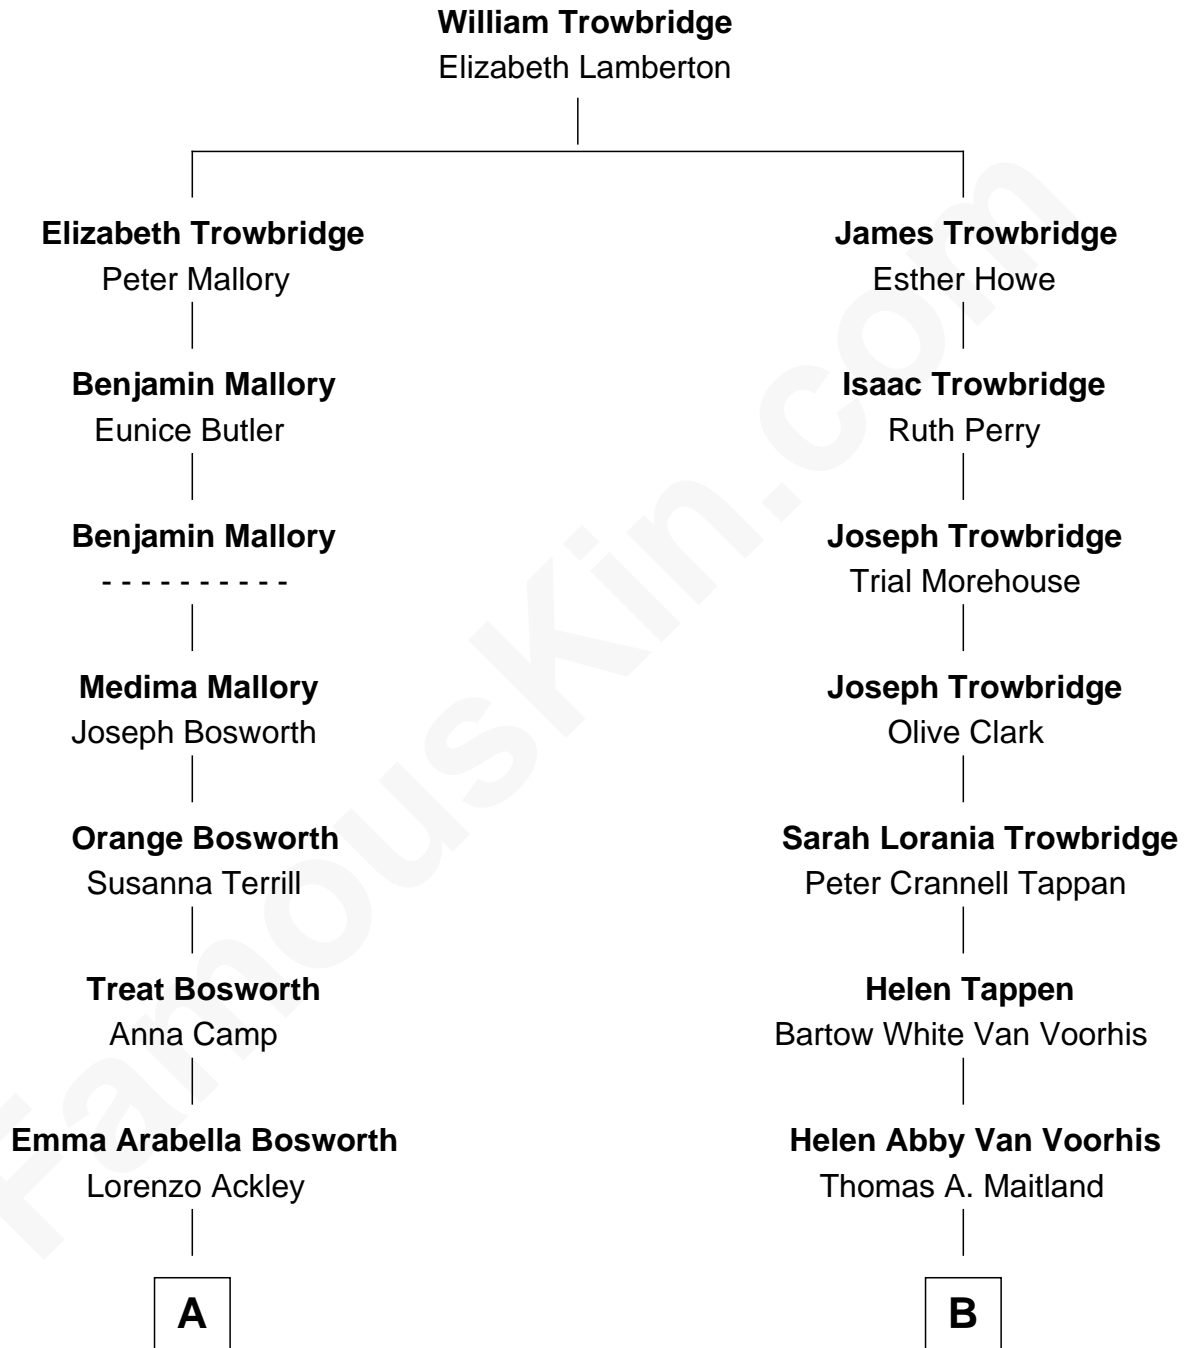

**FamousKin.com**  
**Relationship Chart of**  
**Sydney Biddle Barrows**  
*Mayflower Madam*

9th cousin 2 times removed of  
**Howard Dean**  
*79th Governor of Vermont*

**A**

**Helen Eva Ackley**  
William Gildersleeve Parke

**Elizabeth Parke**  
Percy Ballantine

**John Boyd Ballantine**  
Anne L. Crawford

**Jeannette Ballantine**  
Donald Byers Barrows

**Sydney Biddle Barrows**  
*Mayflower Madam*

**B**

**James William Maitland**  
Sylvia Wigglesworth

**Andrea Belden Maitland**  
Howard Brush Dean

**Howard Dean**  
*79th Governor of Vermont*