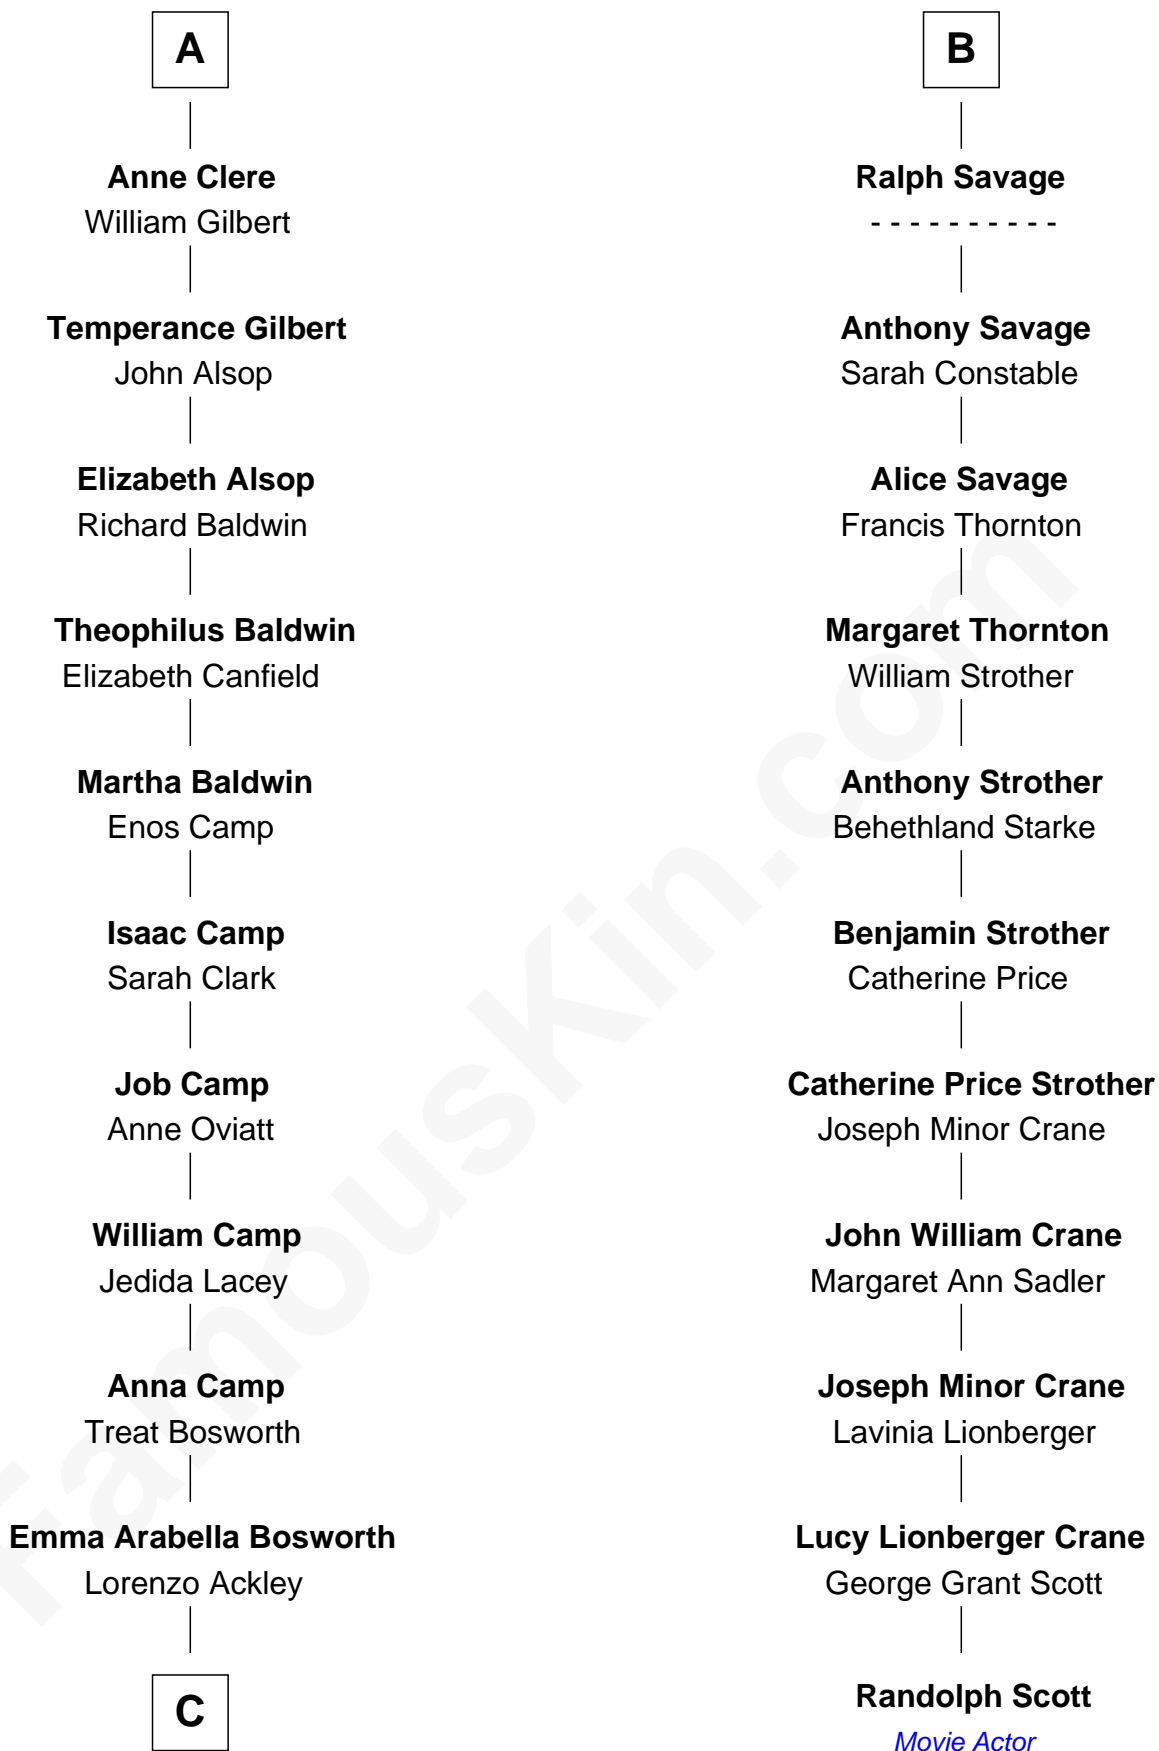

FamousKin.com

Relationship Chart of Sydney Biddle Barrows

Mayflower Madam

17th cousin 4 times removed of

Randolph Scott

Movie Actor

Sir Richard Fitzalan

Elizabeth de Bohun

Joan Fitzalan
Sir William Beauchamp

Joan Beauchamp
James Butler

Sir Thomas Butler
Anne Hankeford

Margaret Butler
Sir William Boleyn

Alice Boleyn
Sir Robert Clere

Sir John Clere
Anne Tyrrell

Sir Edmund Clere
Frances Fulmerston

A

Elizabeth Fitzalan
Sir Robert Goushill

Joan Goushill
Sir Thomas Stanley

Katherine Stanley
Sir John Savage

Sir Christopher Savage
Anne Stanley

Sir Christopher Savage
Anne Lygon

Francis Savage
Anne Sheldon

Walter Savage
Elizabeth Hall

B

C

—
Helen Eva Ackley
William Gildersleeve Parke

—
Elizabeth Parke
Percy Ballantine

—
John Boyd Ballantine
Anne L. Crawford

—
Jeannette Ballantine
Donald Byers Barrows

—
Sydney Biddle Barrows
Mayflower Madam