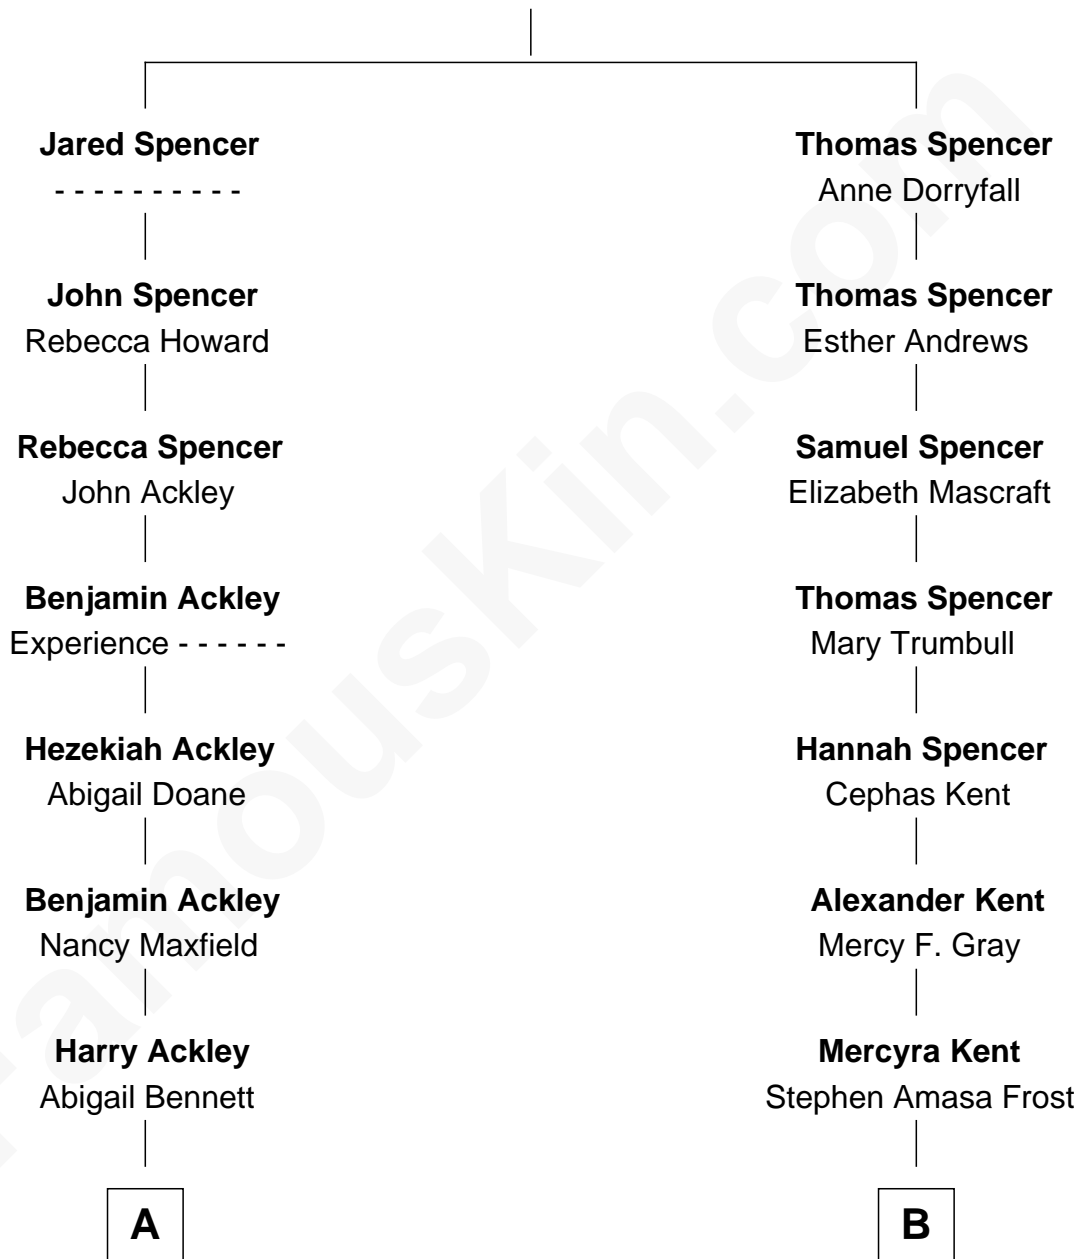

FamousKin.com

Relationship Chart of

Sydney Biddle Barrows

Mayflower Madam

12th cousin of

Kate Upton

Sports Illustrated Swimsuit Cover Model

Gerard Spencer

Alice Whitbread

A

Lorenzo Ackley
Emma Arabella Bosworth

Helen Eva Ackley
William Gildersleeve Parke

Elizabeth Parke
Percy Ballantine

John Boyd Ballantine
Anne L. Crawford

Jeannette Ballantine
Donald Byers Barrows