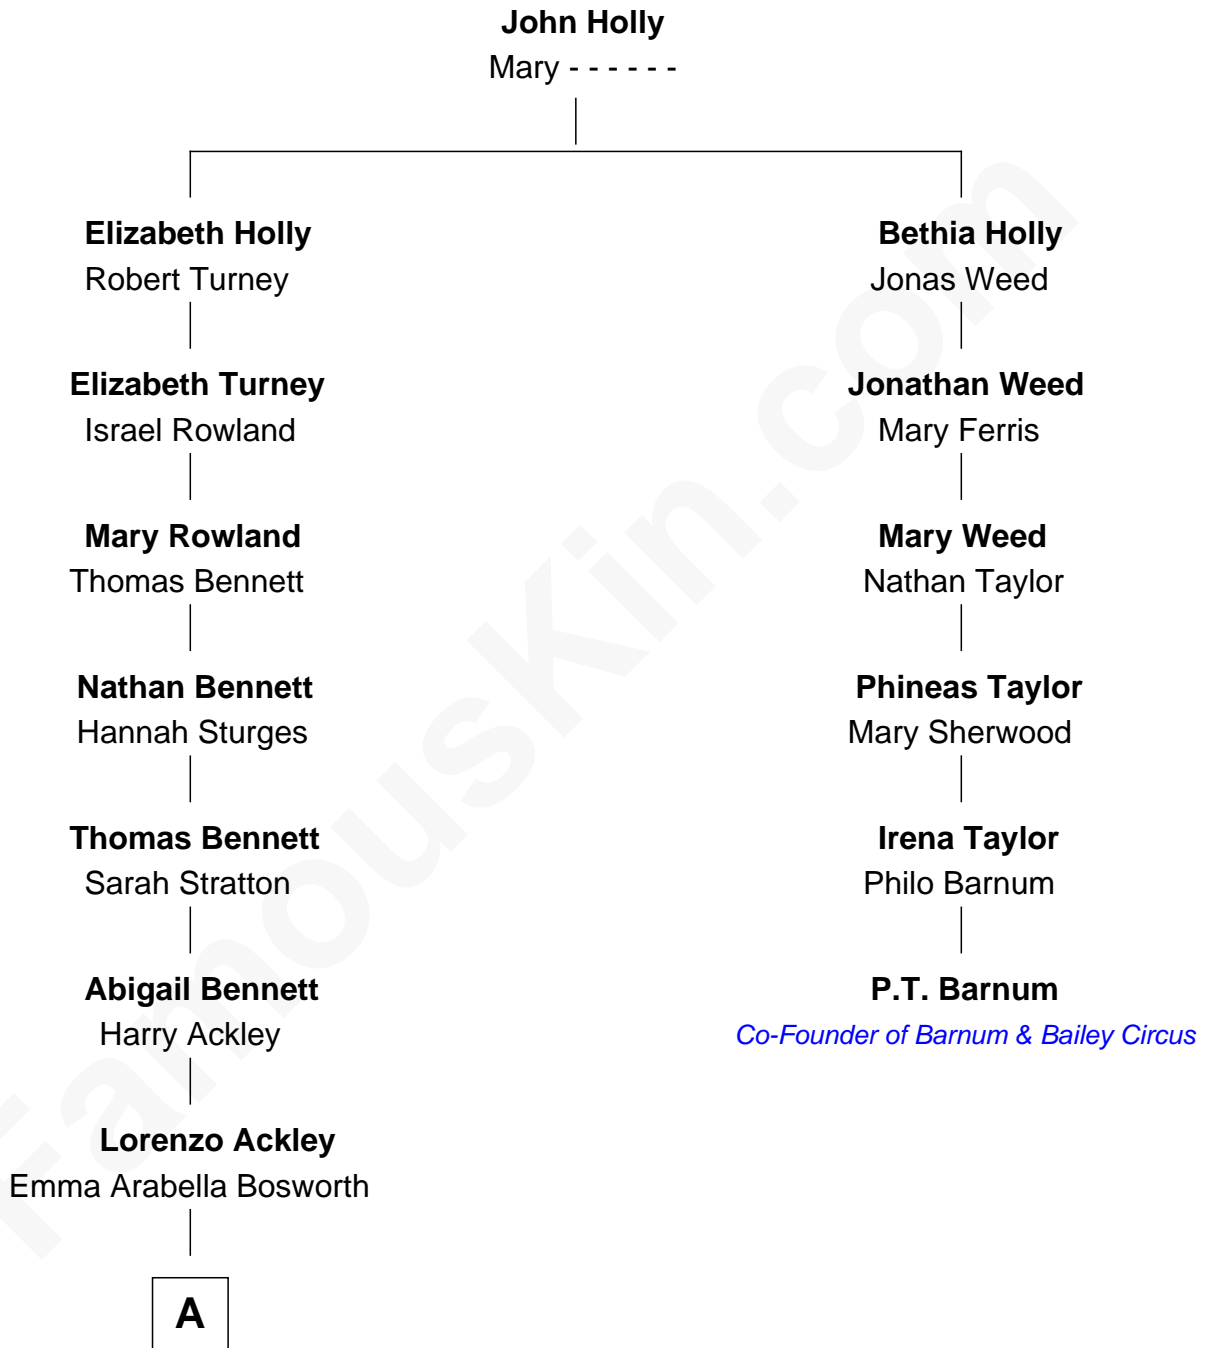

FamousKin.com

Relationship Chart of

Sydney Biddle Barrows

Mayflower Madam

5th cousin 6 times removed of

P.T. Barnum

Co-Founder of Barnum & Bailey Circus

A

—
Helen Eva Ackley
William Gildersleeve Parke

—
Elizabeth Parke
Percy Ballantine

—
John Boyd Ballantine
Anne L. Crawford

—
Jeannette Ballantine
Donald Byers Barrows

—
Sydney Biddle Barrows
Mayflower Madam