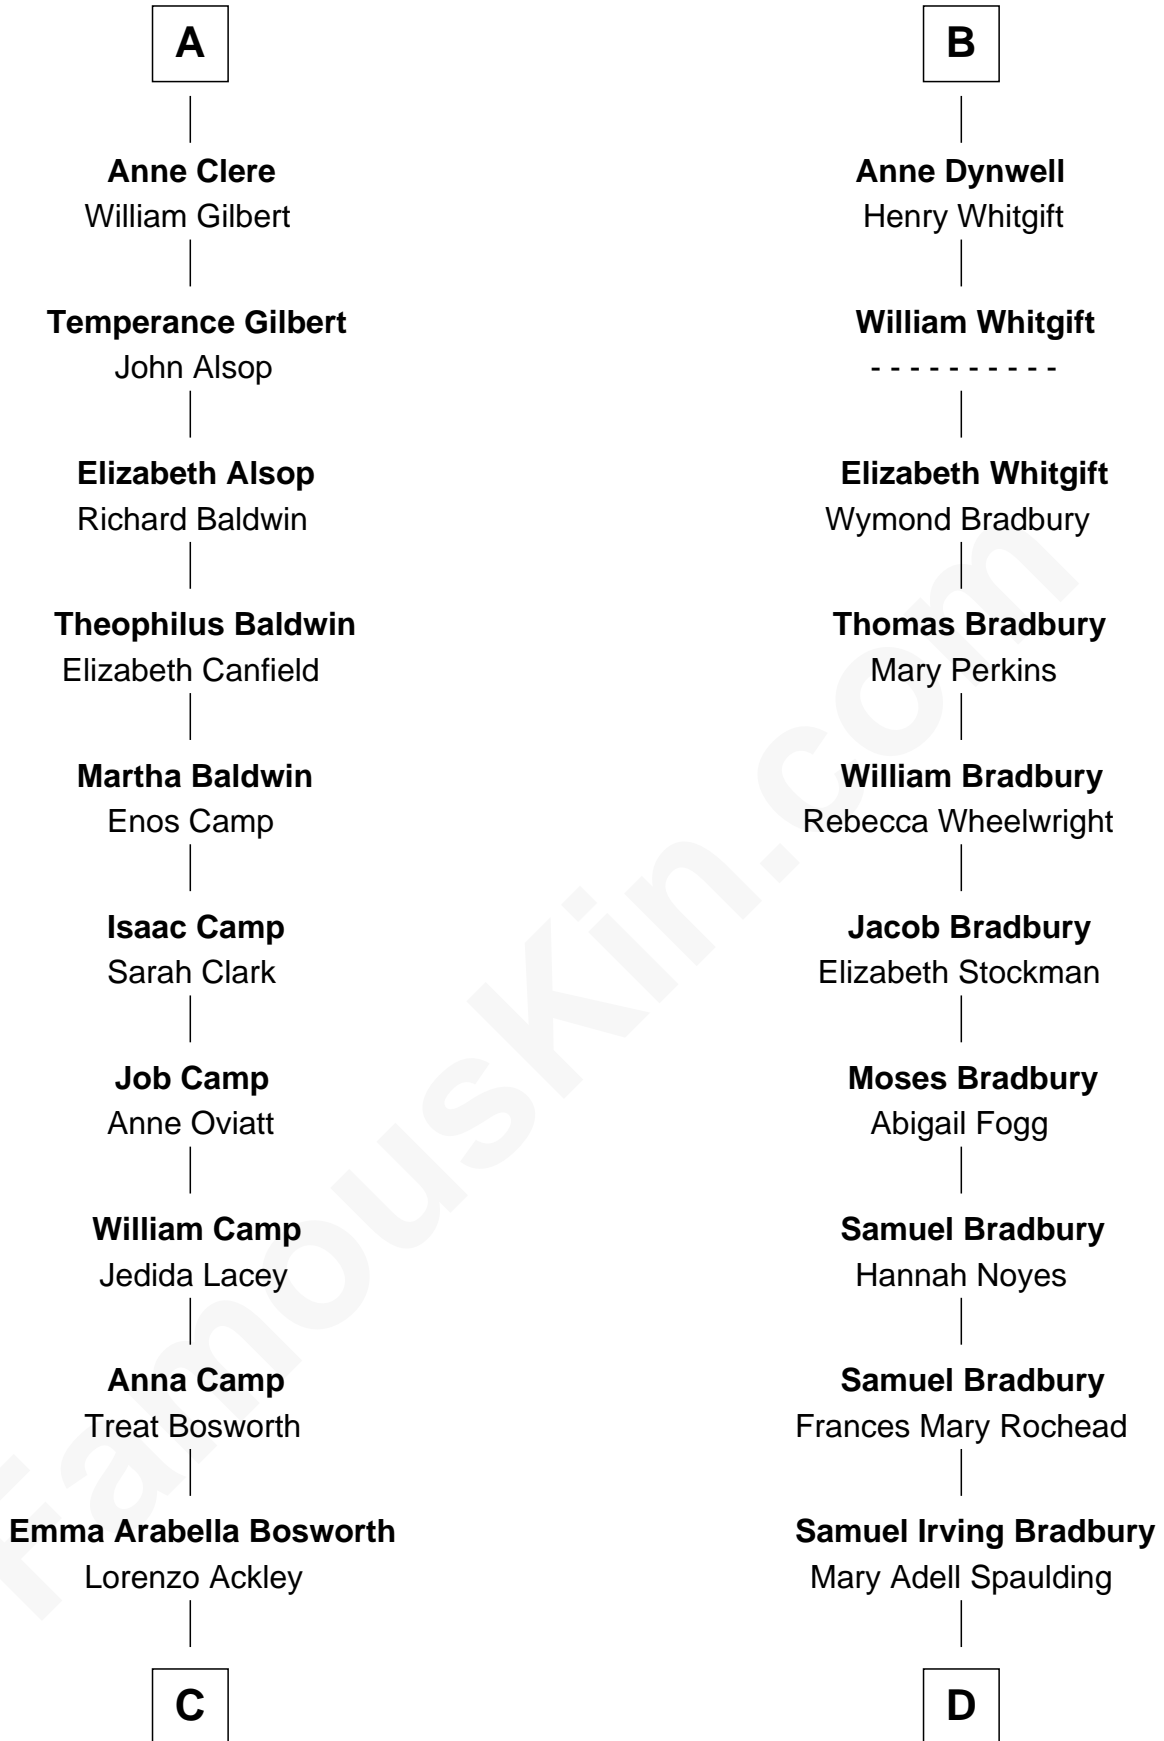

**FamousKin.com**  
**Relationship Chart of**  
**Sydney Biddle Barrows**  
*Mayflower Madam*

19th cousin 2 times removed of

**Ray Bradbury**  
*Author of The Martian Chronicles*

**C**

**Helen Eva Ackley**  
William Gildersleeve Parke

**Elizabeth Parke**  
Percy Ballantine

**John Boyd Ballantine**  
Anne L. Crawford

**Jeannette Ballantine**  
Donald Byers Barrows

**Sydney Biddle Barrows**  
*Mayflower Madam*

**D**

**Samuel Hinkston Bradbury**  
Minnie Alice Davis

**Leonard Spaulding Bradbury**  
Esther Marie Moberg

**Ray Bradbury**  
*Author of The Martian Chronicles*

FamousKin.com