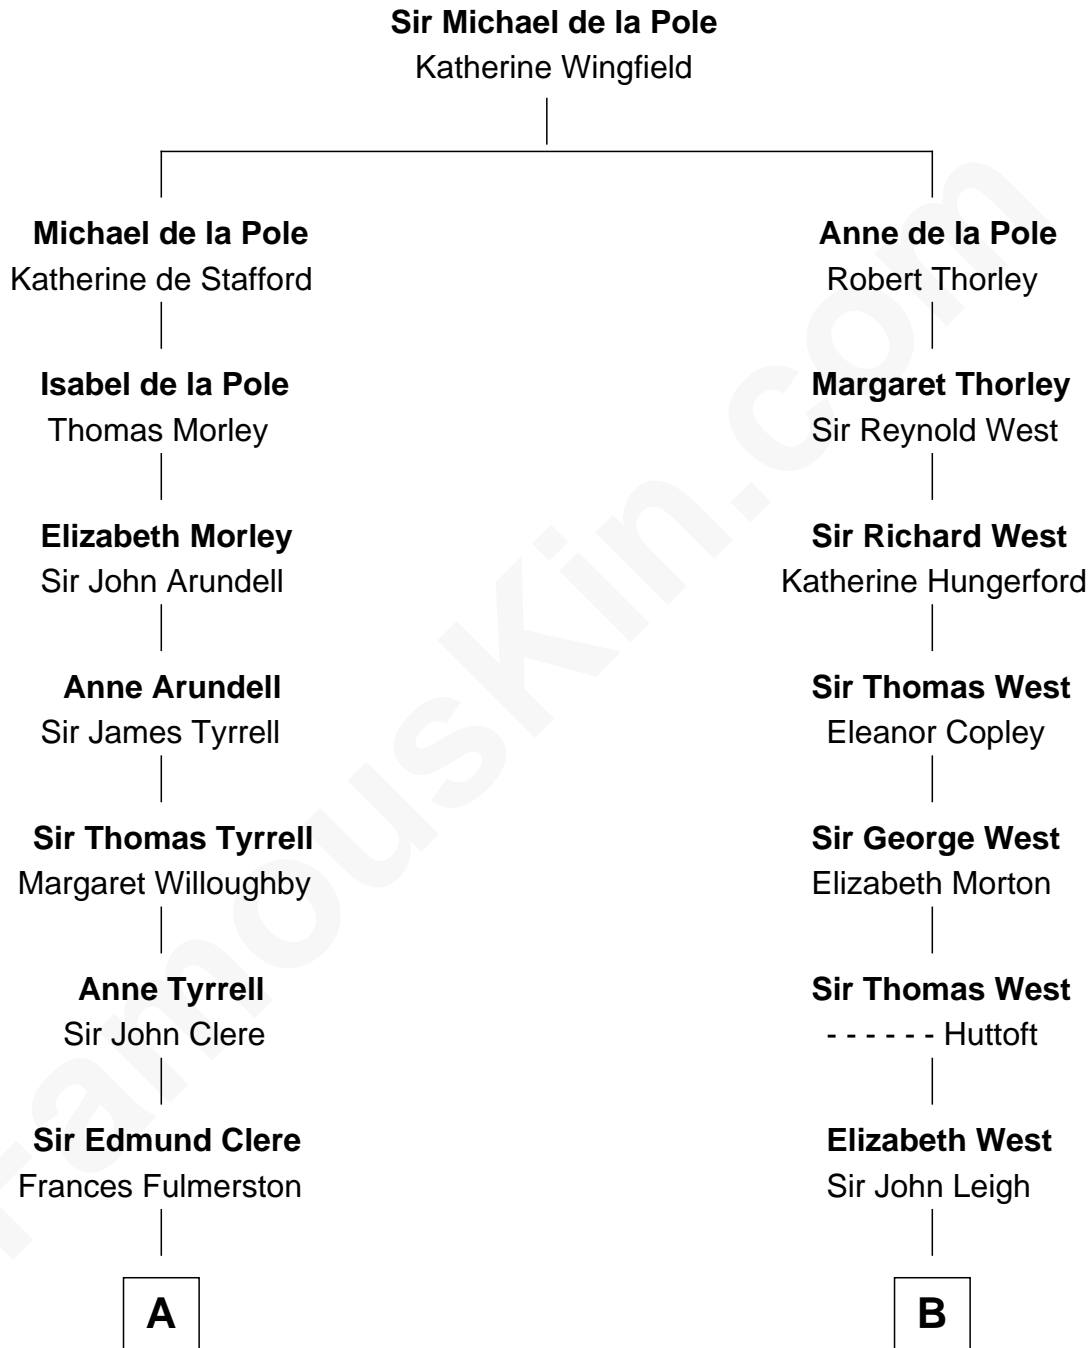

FamousKin.com

Relationship Chart of Sydney Biddle Barrows

Mayflower Madam

17th cousin 4 times removed of

Ray Bradbury

Author of The Martian Chronicles

C

—
Helen Eva Ackley
William Gildersleeve Parke

—
Elizabeth Parke
Percy Ballantine

—
John Boyd Ballantine
Anne L. Crawford

—
Jeannette Ballantine
Donald Byers Barrows

—
Sydney Biddle Barrows
Mayflower Madam

FamousKin.com